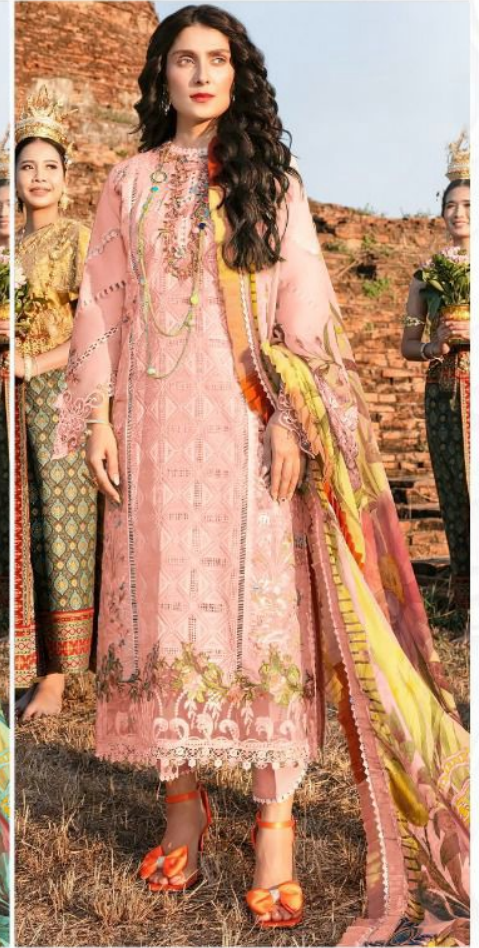

ALK<sup>®</sup>

AL KHUSHBU<sup>®</sup>

MUSHQ

VOL-3

5006 HITS COLOURS

TEXTILE DEAL

**ALK**<sup>®</sup>  
**AL KHUSHBU**<sup>®</sup>  
**MUSHQ**  
VOL-3  
5006 HITS COLOURS

**ALK D.No.5006-A**

**TOP**

Cambric Cotton with  
Heavy Embroidery Work

**BOTTOM-INNER**

Semi Lawn

**DUPATTA**

Tubby Silk with Print

TEXTILE DEAL

**ALK**<sup>®</sup>  
**AL KHUSHBU**<sup>®</sup>

**MUSHQ**  
VOL-3

5006 HITS COLOURS

**TOP**  
Cambric Cotton with  
Heavy Embroidery Work

**BOTTOM-INNER**  
Semi Lawn

**DUPATTA**  
Tubby Silk with Print

ALK-5006-A

ALK-5006-B

ALK-5006-C

ALK-5006-D

TEXTILE DEAL

**ALK**<sup>®</sup>  
**AL KHUSHBU**<sup>®</sup>  
**MUSHQ**  
VOL-3  
5006 HITS COLOURS

**ALK D.No.5006-D**

**TOP**

Cambric Cotton with  
Heavy Embroidery Work

**BOTTOM-INNER**

Semi Lawn