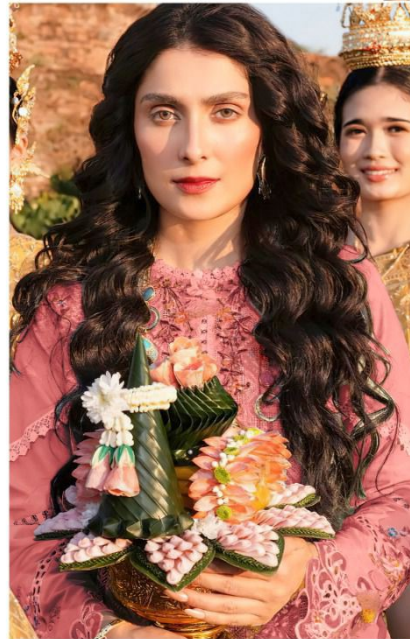

ALK<sup>®</sup>

AL KHUSHBU<sup>®</sup>

MUSHQ

VOL-3

5006 HITS COLOURS

TEXTILE DEAL

**ALK**<sup>®</sup>  
**AL KHUSHBU**<sup>®</sup>  
**MUSHQ**  
VOL-3  
5006 HITS COLOURS

**ALK D.No.5006-A**

**MUSHQ**  
VOL-3

5006 HITS COLOURS

**TOP**  
Cambric Cotton with  
Heavy Embroidery Work

**BOTTOM-INNER**  
Semi Lawn

**DUPATTA**  
Tubby Silk with Print

ALK-5006-A

ALK-5006-B

ALK-5006-C

**DUPATTA**

Tubby Silk with Print

TEXTILE DEAL

**ALK**<sup>®</sup>  
**AL KHUSHBU**<sup>®</sup>  
**MUSHQ**  
VOL-3  
5006 HITS COLOURS

**ALK D.No.5006-C**

**TOP**

Cambric Cotton with  
Heavy Embroidery Work

**BOTTOM-INNER**

Semi Lawn

**DUPATTA**

Tubby Silk with Print

TEXTILE DEAL

**ALK**<sup>®</sup>  
**AL KHUSHBU**<sup>®</sup>  
**MUSHQ**  
VOL-3  
5006 HITS COLOURS

**ALK D.No.5006-B**

**TOP**