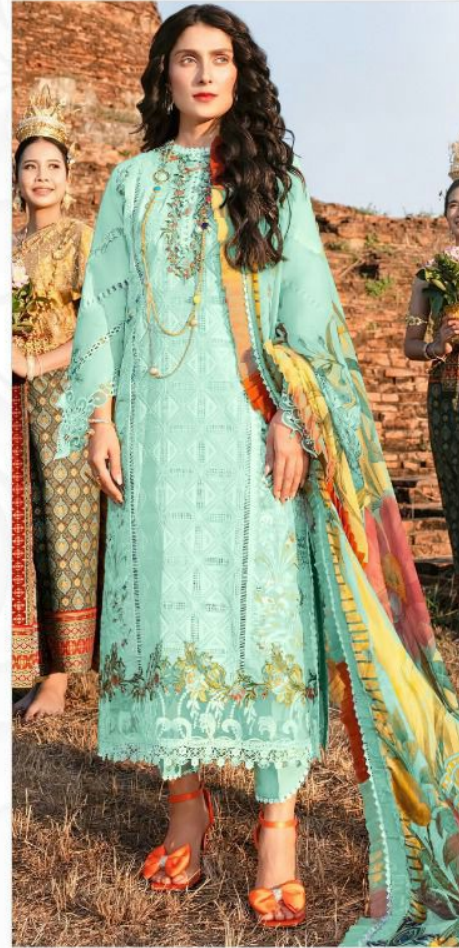

ALK<sup>®</sup>

AL KHUSHBU<sup>®</sup>

MUSHQ

VOL-3

5006 HITS COLOURS

TEXTILE DEAL

**ALK**<sup>®</sup>  
**AL KHUSHBU**<sup>®</sup>  
**MUSHQ**  
VOL-3  
5006 HITS COLOURS

**ALK D.No.5006-A**

**TOP**

Cambric Cotton with  
Heavy Embroidery Work

**BOTTOM-INNER**

Semi Lawn

**DUPATTA**

Tubby Silk with Print

TEXTILE DEAL

**ALK**<sup>®</sup>  
**AL KHUSHBU**<sup>®</sup>

**MUSHQ**  
VOL-3

5006 HITS COLOURS

**TOP**  
Cambric Cotton with  
Heavy Embroidery Work

**BOTTOM-INNER**  
Semi Lawn

**DUPATTA**  
Tubby Silk with Print

ALK-5006-A

ALK-5006-B

ALK-5006-C

**DUPATTA**

Tubby Silk with Print

TEXTILE DEAL

**ALK**<sup>®</sup>  
**AL KHUSHBU**<sup>®</sup>  
**MUSHQ**  
VOL-3  
5006 HITS COLOURS

**ALK D.No.5006-C**

**TOP**

Cambric Cotton with  
Heavy Embroidery Work