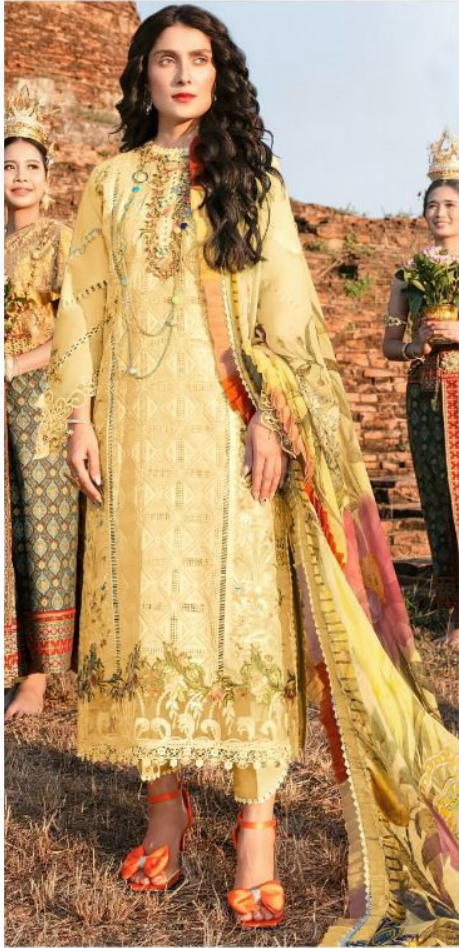

ALK<sup>®</sup>

AL KHUSHBU<sup>®</sup>

MUSHQ

VOL-3

5006 HITS COLOURS

TEXTILE DEAL

**ALK**<sup>®</sup>  
**AL KHUSHBU**<sup>®</sup>  
**MUSHQ**  
VOL-3  
5006 HITS COLOURS

**ALK D.No.5006-A**

**TOP**

Cambric Cotton with  
Heavy Embroidery Work

**BOTTOM-INNER**

Semi Lawn

**DUPATTA**

Tubby Silk with Print

TEXTILE DEAL

**ALK**<sup>®</sup>  
**AL KHUSHBU**<sup>®</sup>

**MUSHQ**  
VOL-3

5006 HITS COLOURS

**TOP**  
Cambric Cotton with  
Heavy Embroidery Work

**BOTTOM-INNER**  
Semi Lawn

**DUPATTA**  
Tubby Silk with Print

ALK-5006-A

ALK-5006-B

ALK-5006-C

**DUPATTA**

Tubby Silk with Print

TEXTILE DEAL

**ALK**<sup>®</sup>  
**AL KHUSHBU**<sup>®</sup>  
**MUSHQ**  
VOL-3  
5006 HITS COLOURS

**ALK D.No.5006-C**

**TOP**

Cambric Cotton with  
Heavy Embroidery Work