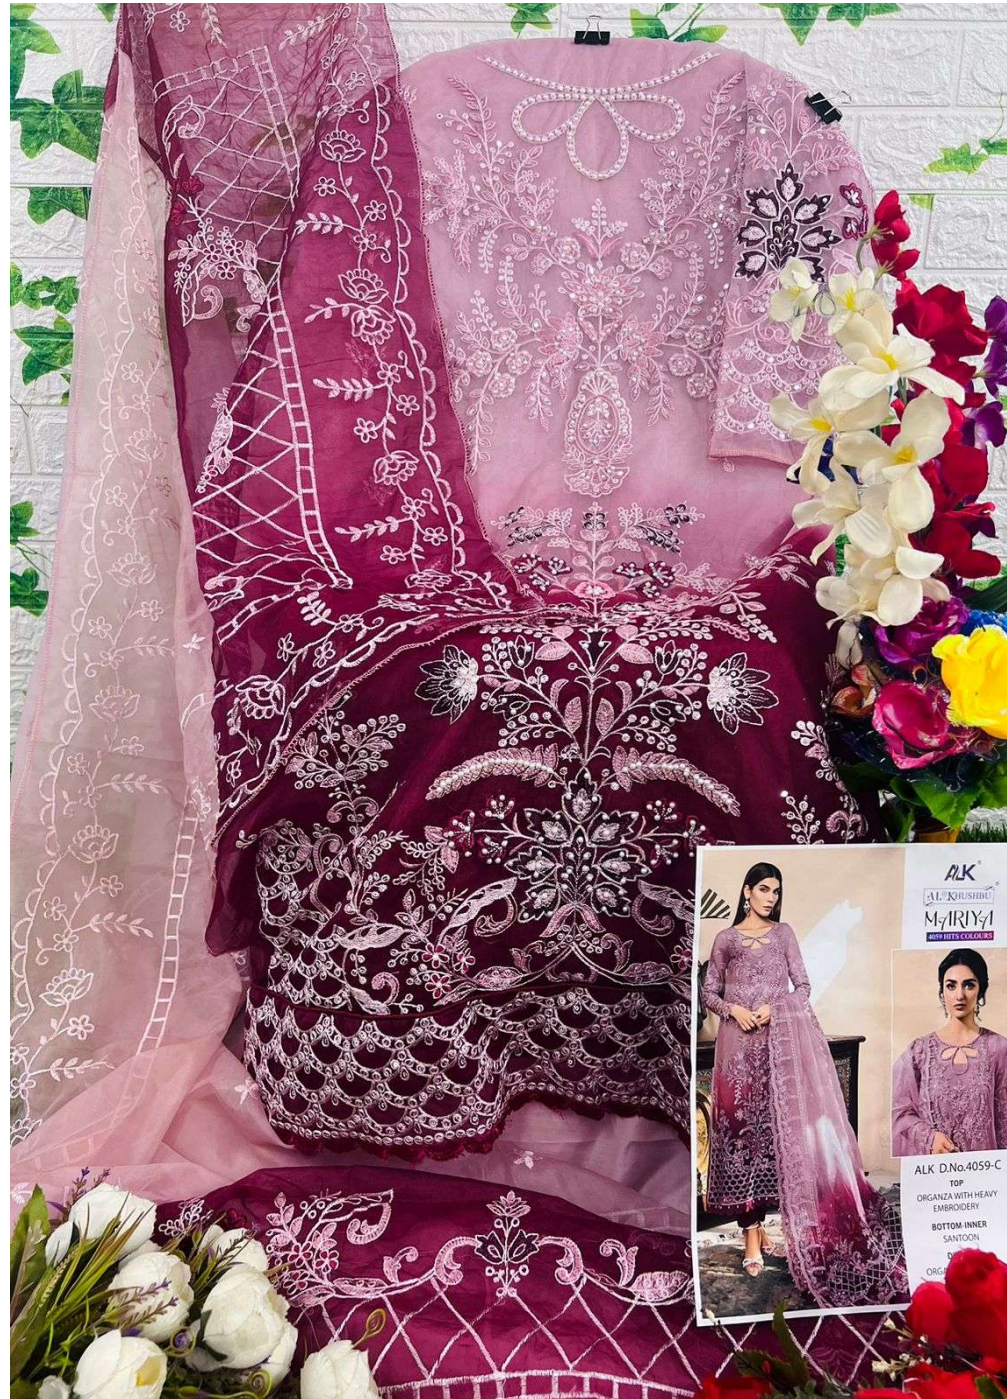

ALK

AL KHUSHBU

MIRIYI

SHOP WITH COLOURS

ALK D.No.4059-C

TOP

ORGANZA WITH HEAVY

EMBROIDERY

BOTTOM INNER

SANTOON

ORGANZA