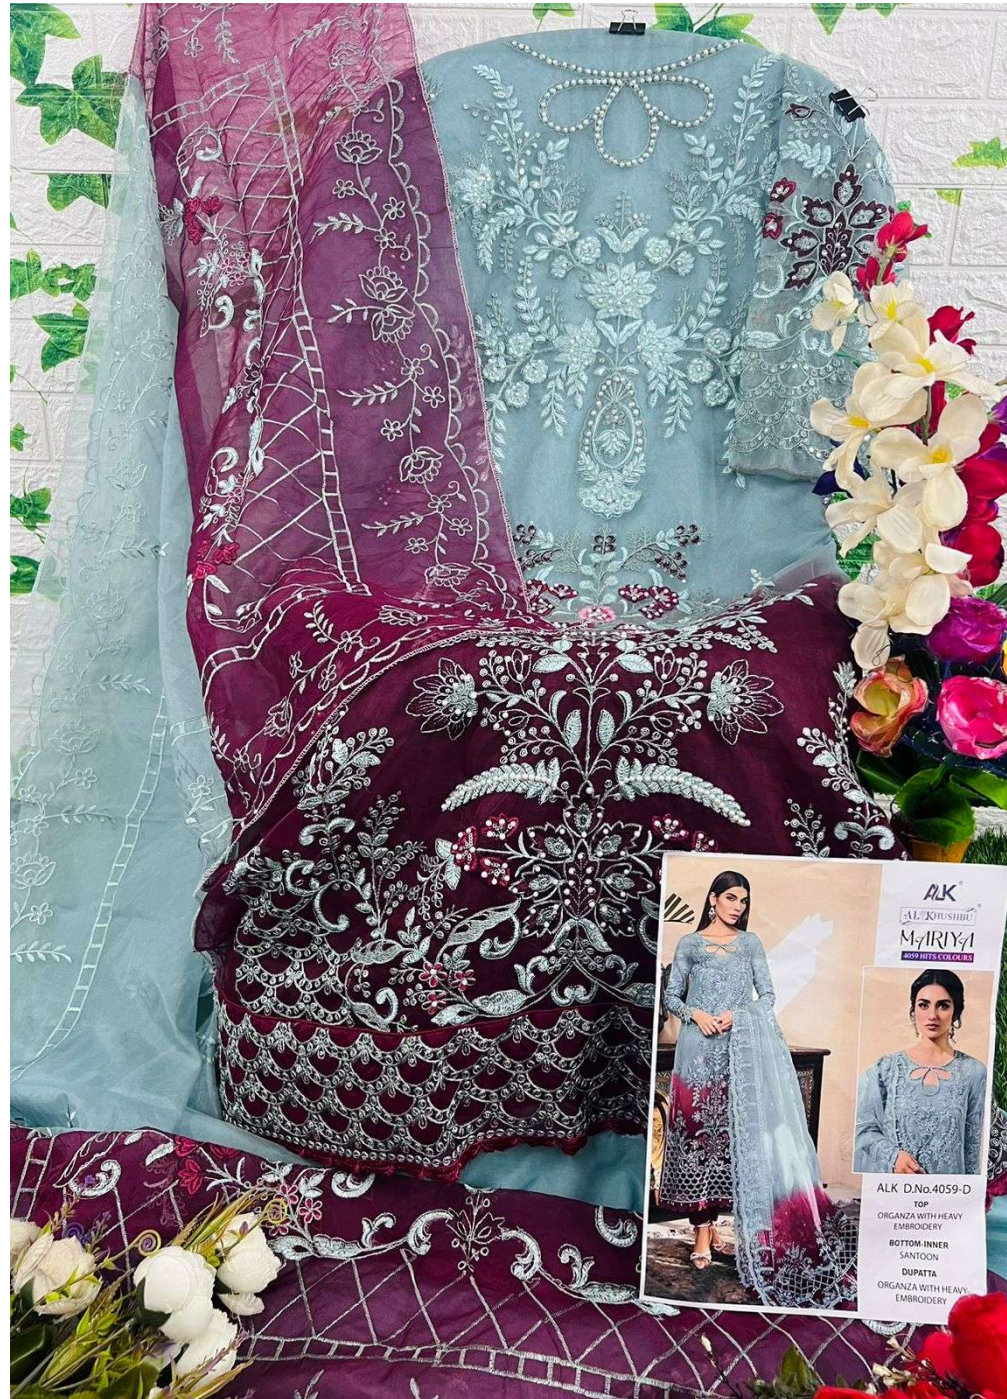

ALIK
ALIKOUSHI
MARIYA
NEW ARTS COLLECTION

ALIK D.No.4059-D
TOP
ORGANZA WITH HEAVY
EMBROIDERY
BOTTOM INNER
SANTOON
DUPATTA
ORGANZA WITH HEAVY
EMBROIDERY