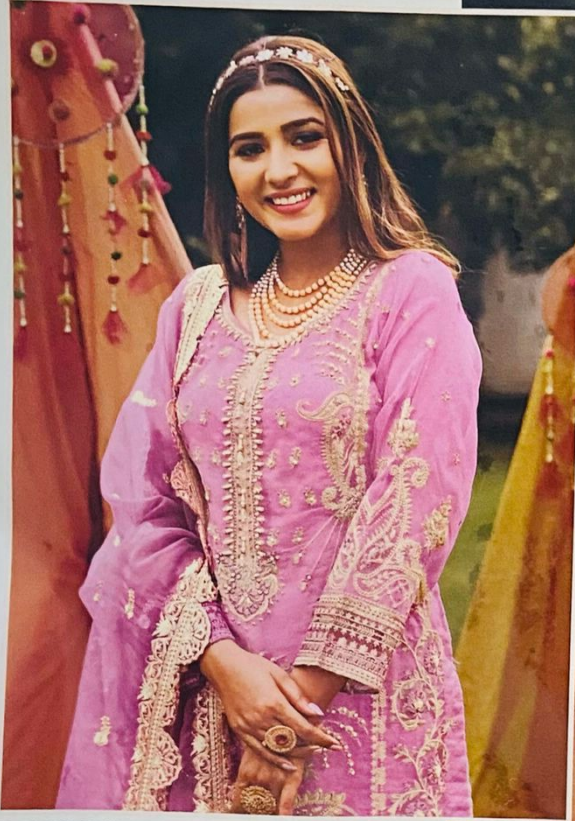

R-1029 D
SIZE:-XXL

CARE INSTRUCTIONS

DO NOT USE ANY TYPE OF BLEACH OR STAIN REMOVING CHEMICALS
DO NOT OVER EXPOSE DAMP FABRIC TO STRONG SUNLIGHT
IRON AT MODERATE TEMPERATURE

TEXTILE DEAL