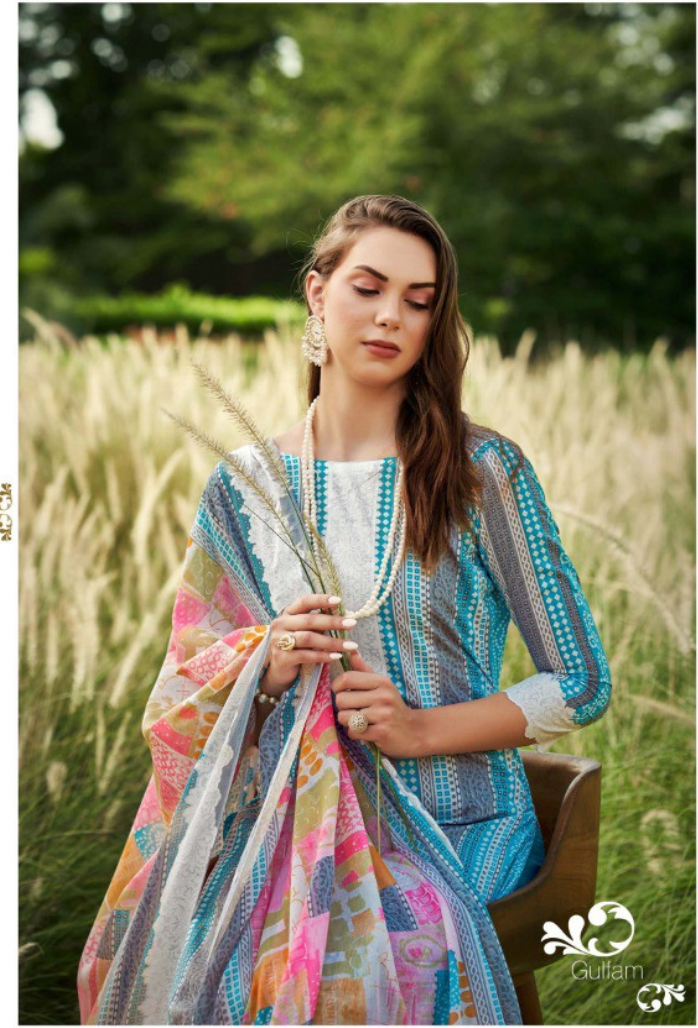

512-007

TEXTILE DEAL

 **Zulfat**[®]
Designer Suits

Gulfam

New fashion look
This season assortment brings your wardrobe too close to great looking colours and fantastic patterns.

TEXTILE DEAL

TEXTILE DEAL

Zulfat®
Designer Suits