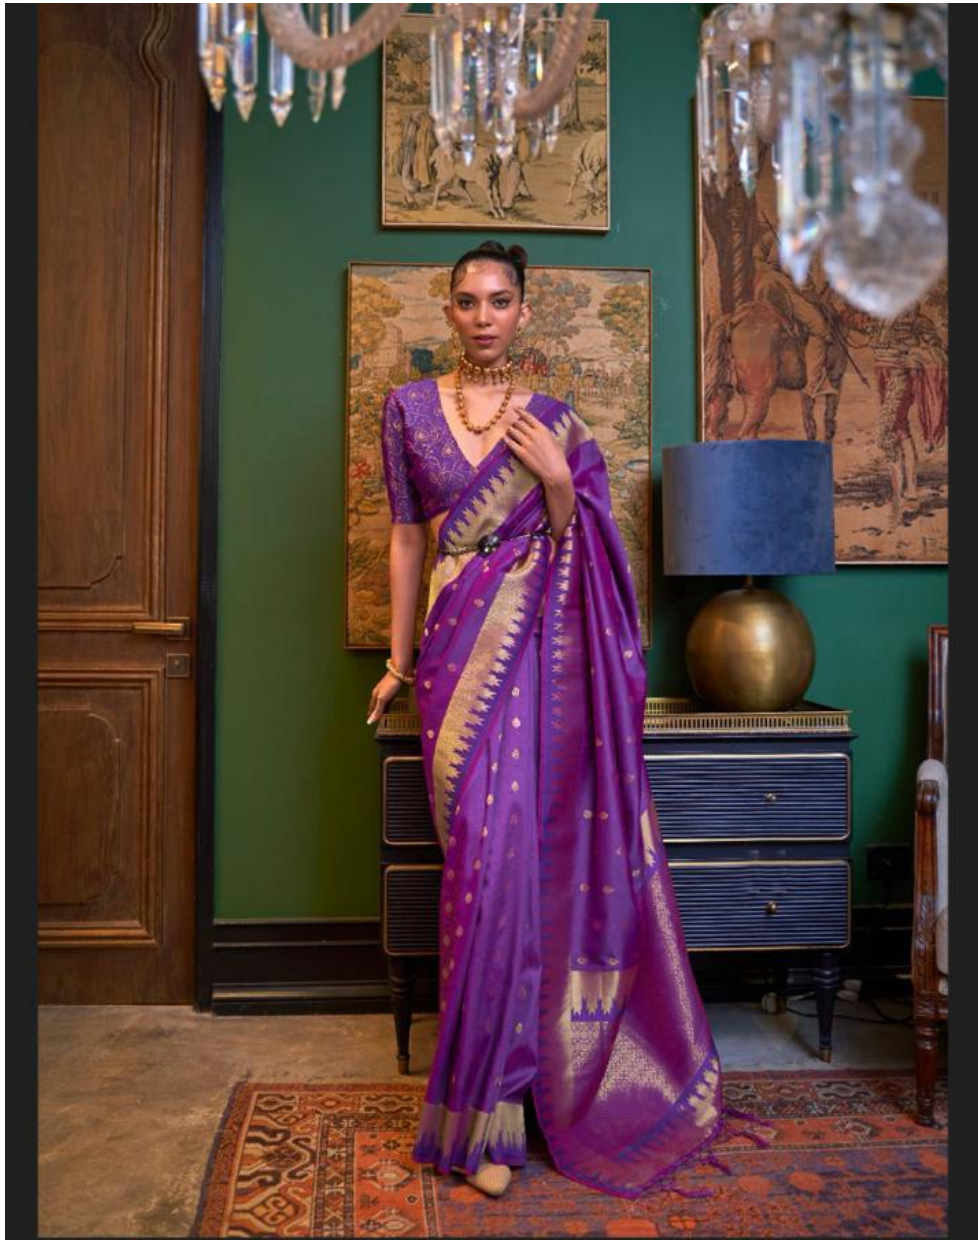

RAJTEX
Indonesian

TEXTILE DEAL

KARISSA SILK

HANDLOOM WEAVING SILK WITH HEAVY BLOUSE

291002