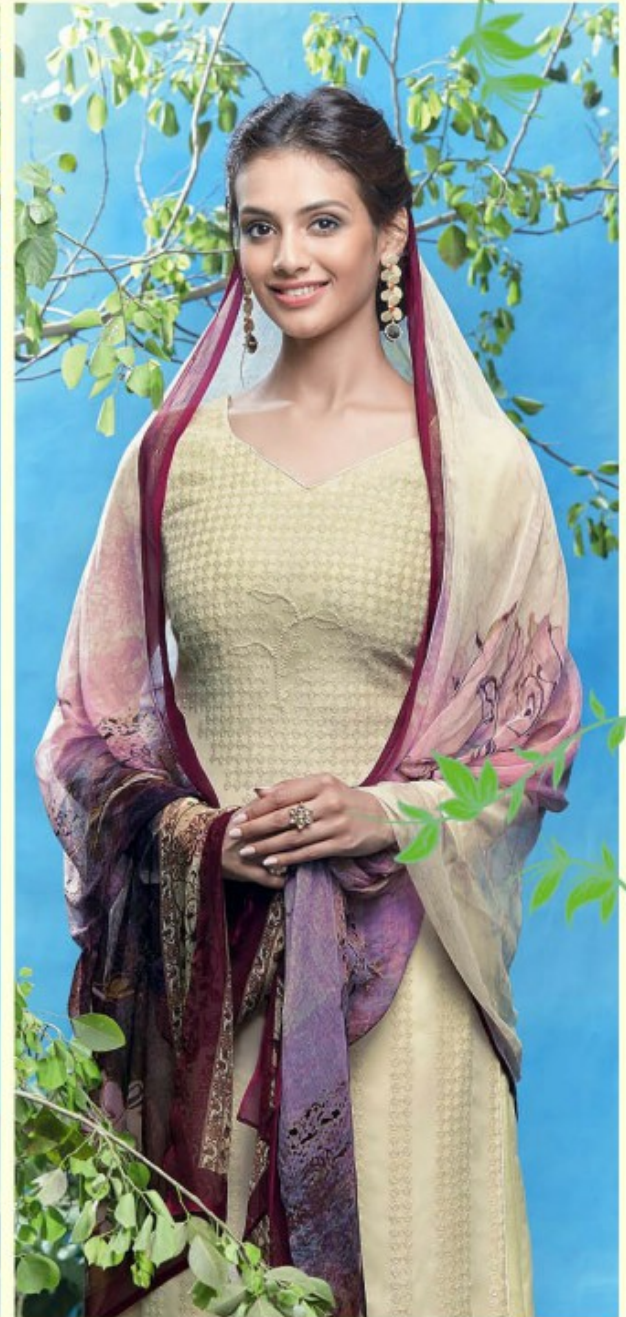

KIMORA'S  
*शीर*

7201

Embroidered and printed patterns  
in soothing colour palette

TEXTILE DEAL

KIMORA'S  
*Shir*

7202

Elegant and beautiful baby pink.

TEXTILE DEAL

KIMORA'S  
*Shri*

7203

A mint story combined with light  
pink florals

TEXTILE DEAL

KIMORA'S  
*Shir*

7204

Light blues hues and delicate  
geometric embroidery.

TEXTILE DEAL

KIMORA'S  
*श्री*

7206

Deep blue and orange contrast

TEXTILE DEAL

KIMORA'S  
*Shir*

7207

Midnight black beauty and mystic  
florals

TEXTILE DEAL

KIMORA'S  
*Shri*

7208

A coral pink beauty with prints and embroidery

TEXTILE DEAL

KIMORA'S  
*Shir*

7209

Sunshine yellow for a bright look

TEXTILE DEAL