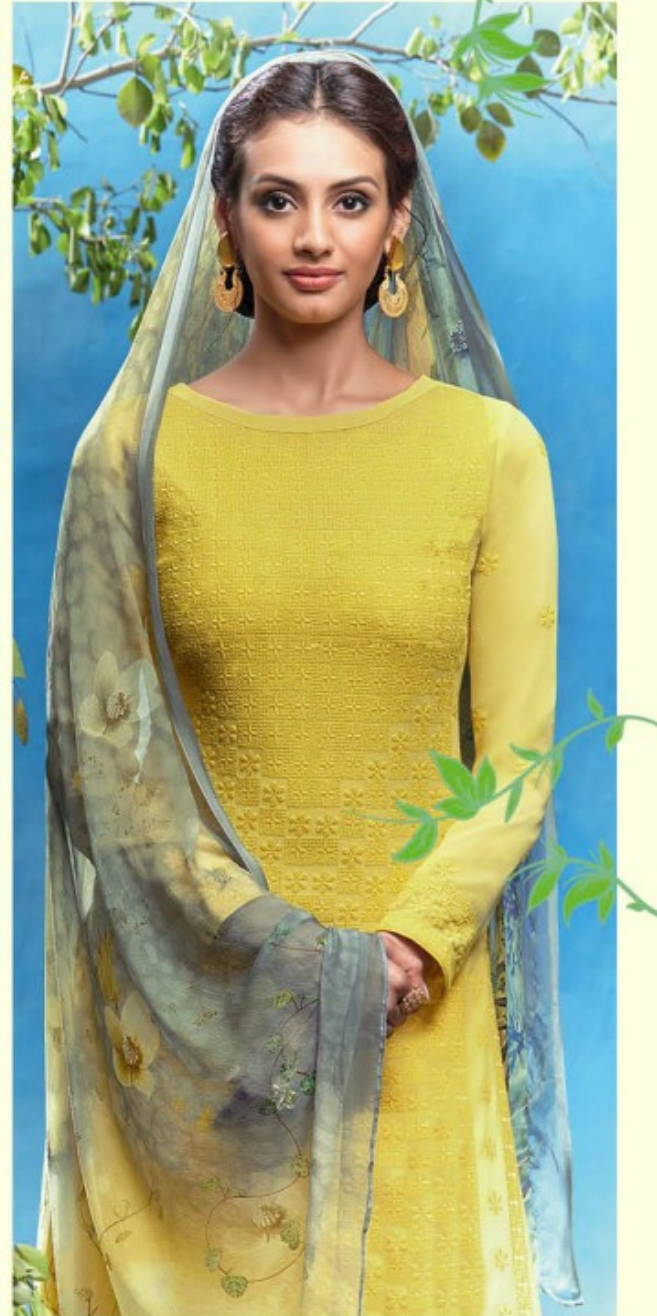

KIMORA'S  
*शीर*

7201

Embroidered and printed patterns  
in soothing colour palette

TEXTILE DEAL

KIMORA'S  
*Shir*

7202

Elegant and beautiful baby pink.

TEXTILE DEAL

KIMORA'S  
*Shri*

7203

A mint story combined with light  
pink florals

TEXTILE DEAL

KIMORA'S  
*Shir*

7204

Light blues hues and delicate  
geometric embroidery.

TEXTILE DEAL

KIMORA'S  
*श्री*

7206

Deep blue and orange contrast

TEXTILE DEAL

KIMORA'S  
*Shir*

7207

Midnight black beauty and mystic  
florals

TEXTILE DEAL

KIMORA'S  
*Shri*

7208

A coral pink beauty with prints and embroidery

TEXTILE DEAL

KIMORA'S  
*Shir*

7209

Sunshine yellow for a bright look

TEXTILE DEAL