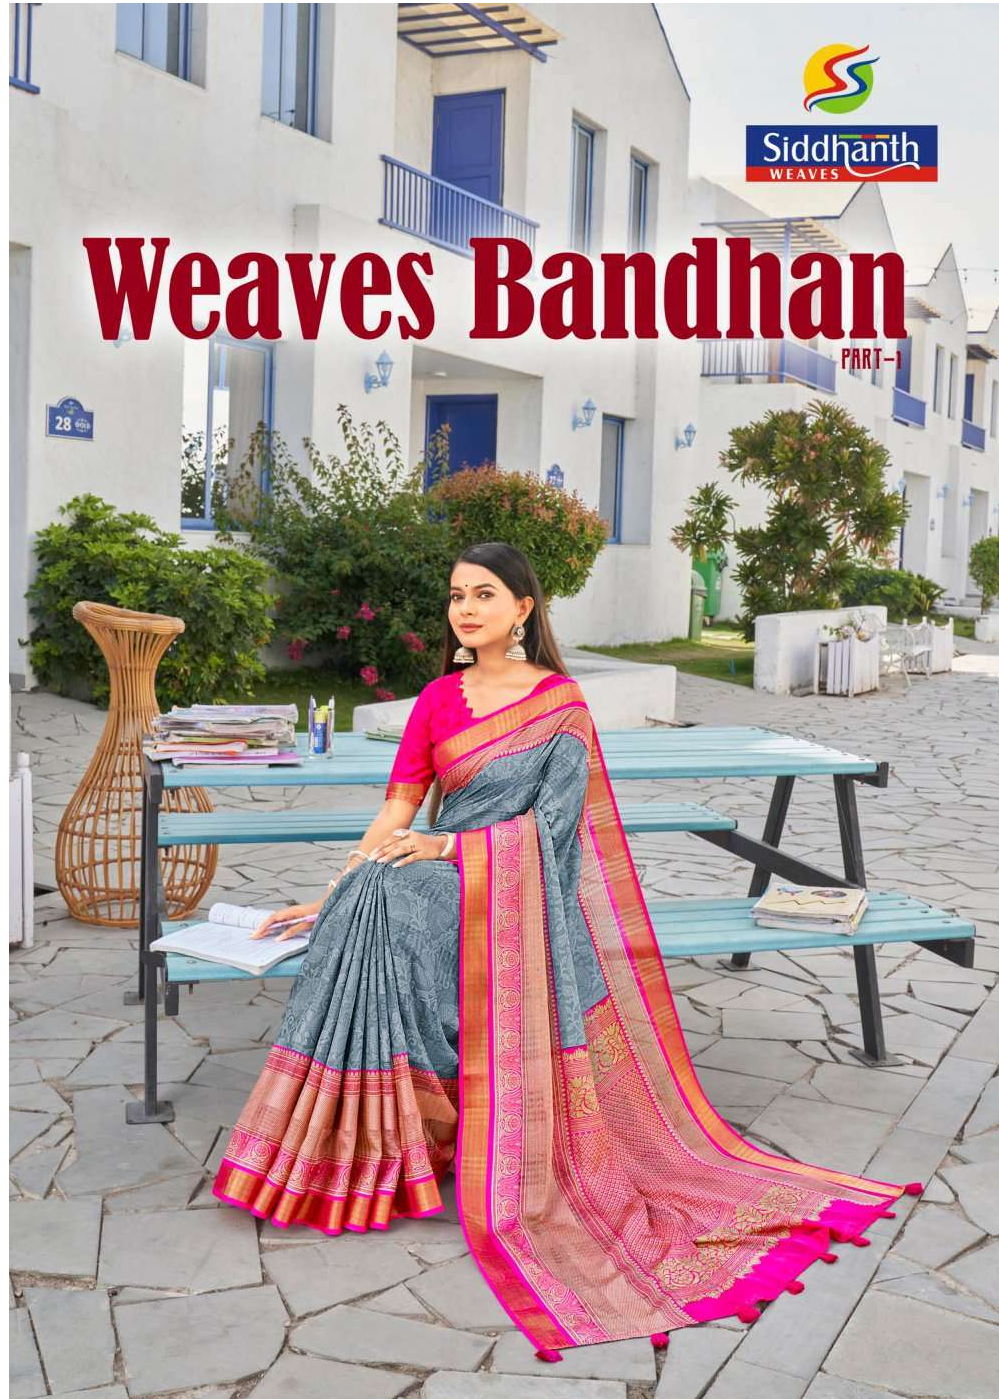

Siddhanth
WEAVES

Weaves Bandhan

PART-1

BEGUILING

Blue

>>>>>> D.NO.76001 <<<<<<<

TRAVEL THINGS

skyline