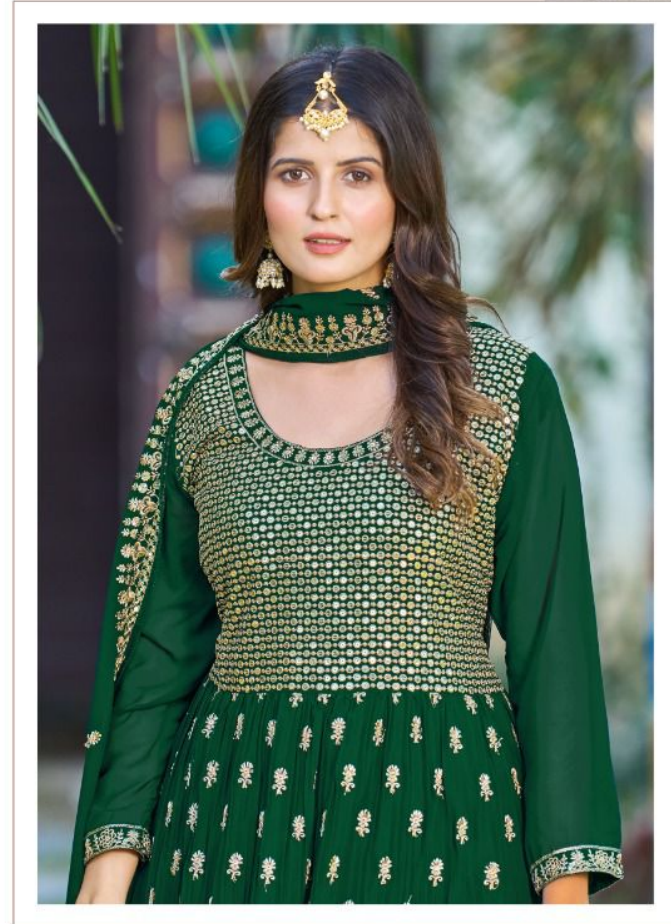

ALK[®]
AL KHUSHBU[®]

ADORINA
VOL-2

ALK®
AL KHUSHBU®

◆ 100026 ◆

TOP
FOX GEORGETTE
WITH EMBROIDERY

BOTTOM / INNER
FOX GEORGETTE EMBROIDERY

DUPATTA
BUTTERFLY NET
WITH HEAVY EMBROIDERY

◆100026◆

◆100027◆

◆100028◆

◆100029◆

TOP
FOX GEORGETTE WITH
HEAVY EMBROIDERY
BOTTOM / INNER
FOX GEORGETTE SANTOON
DUPATTA
FOX GEORGETTE WITH
HEAVY EMBROIDERY

ADORINA
VOL-2

ALK[®]
AL KHUSHBU[®]

◆ 100029 ◆

TOP
FOX GEORGETTE
WITH EMBROIDERY

BOTTOM / INNER
FOX GEORGETTE EMBROIDERY

DUPATTA
BUTTERFLY NET
WITH HEAVY EMBROIDERY

ALK®
AL KHUSHBU®

◆ 100027 ◆

TOP
FOX GEORGETTE
WITH EMBROIDERY

BOTTOM / INNER
FOX GEORGETTE EMBROIDERY

DUPATTA
BUTTERFLY NET
WITH HEAVY EMBROIDERY