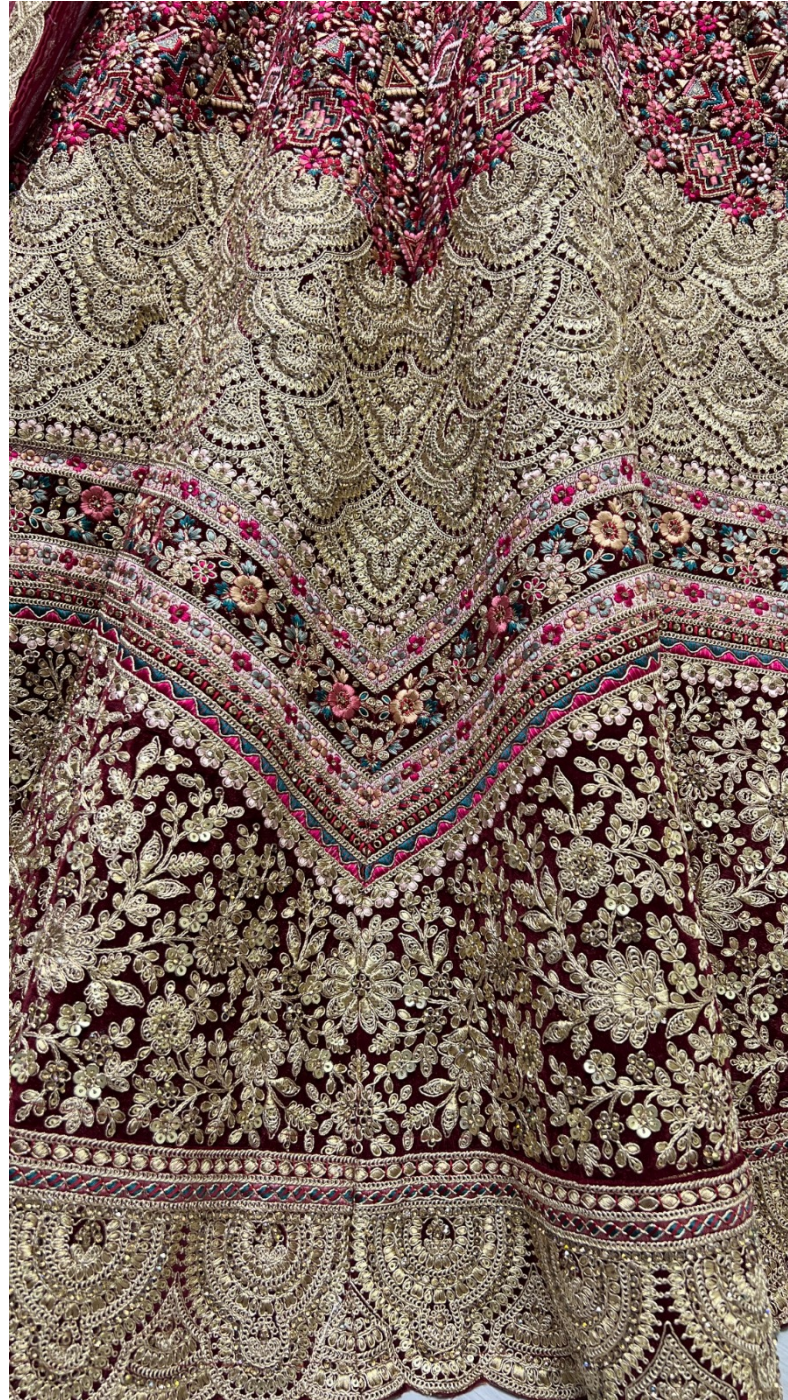

2505A

2505A

2505B

2505C

2505C

2505B

SHARMA 9000 SUPERIOR QUALITY VELVET MOORI MADE IN INDIA