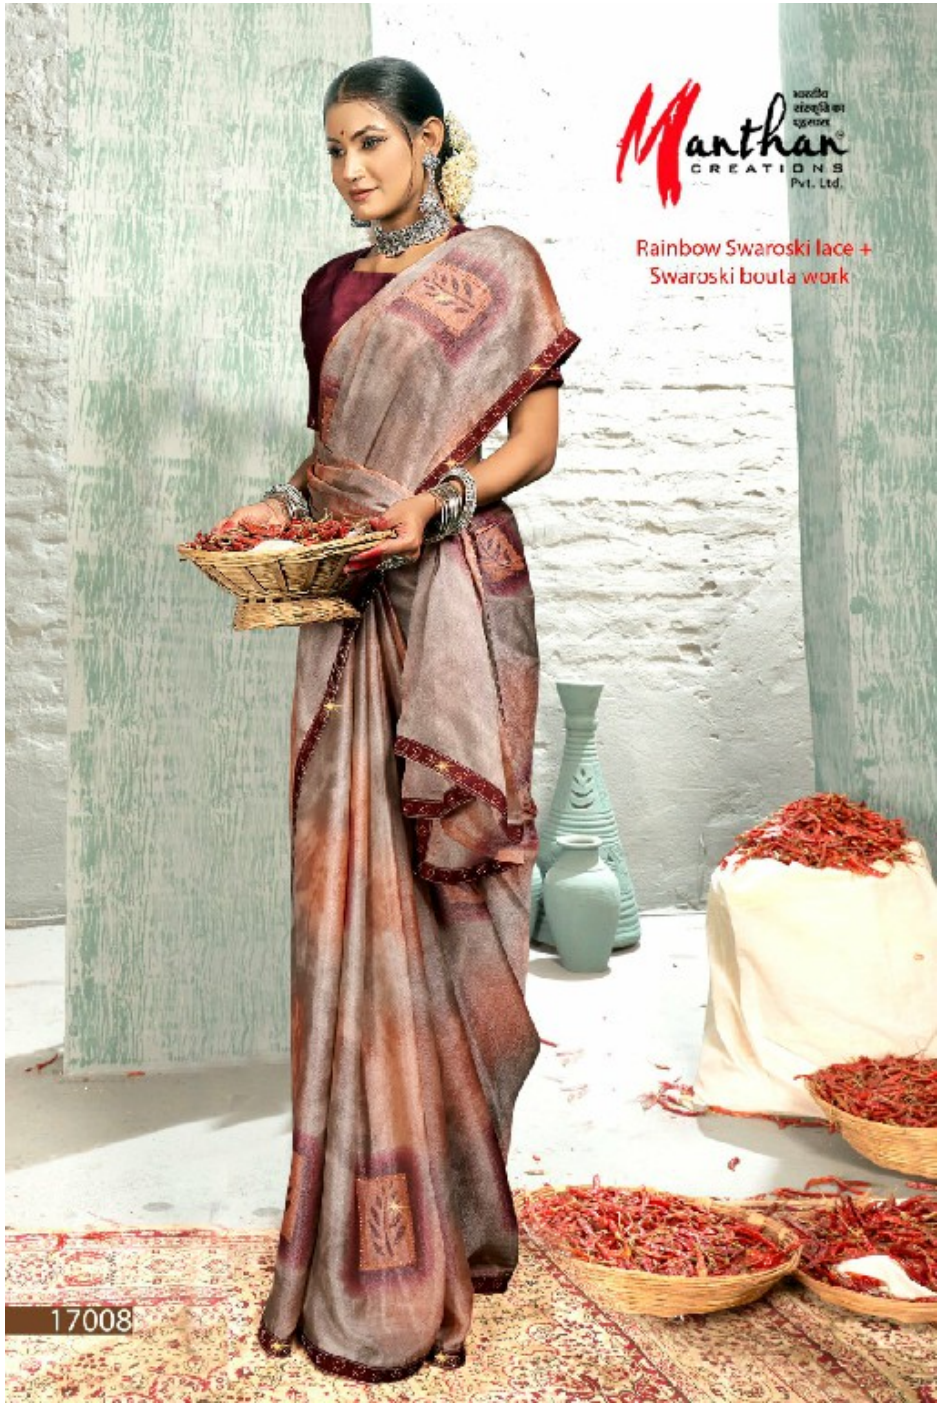

Manthan
CREATIONS
Pvt. Ltd.

Rainbow Swarovski lace +
Swarovski buta work

17008