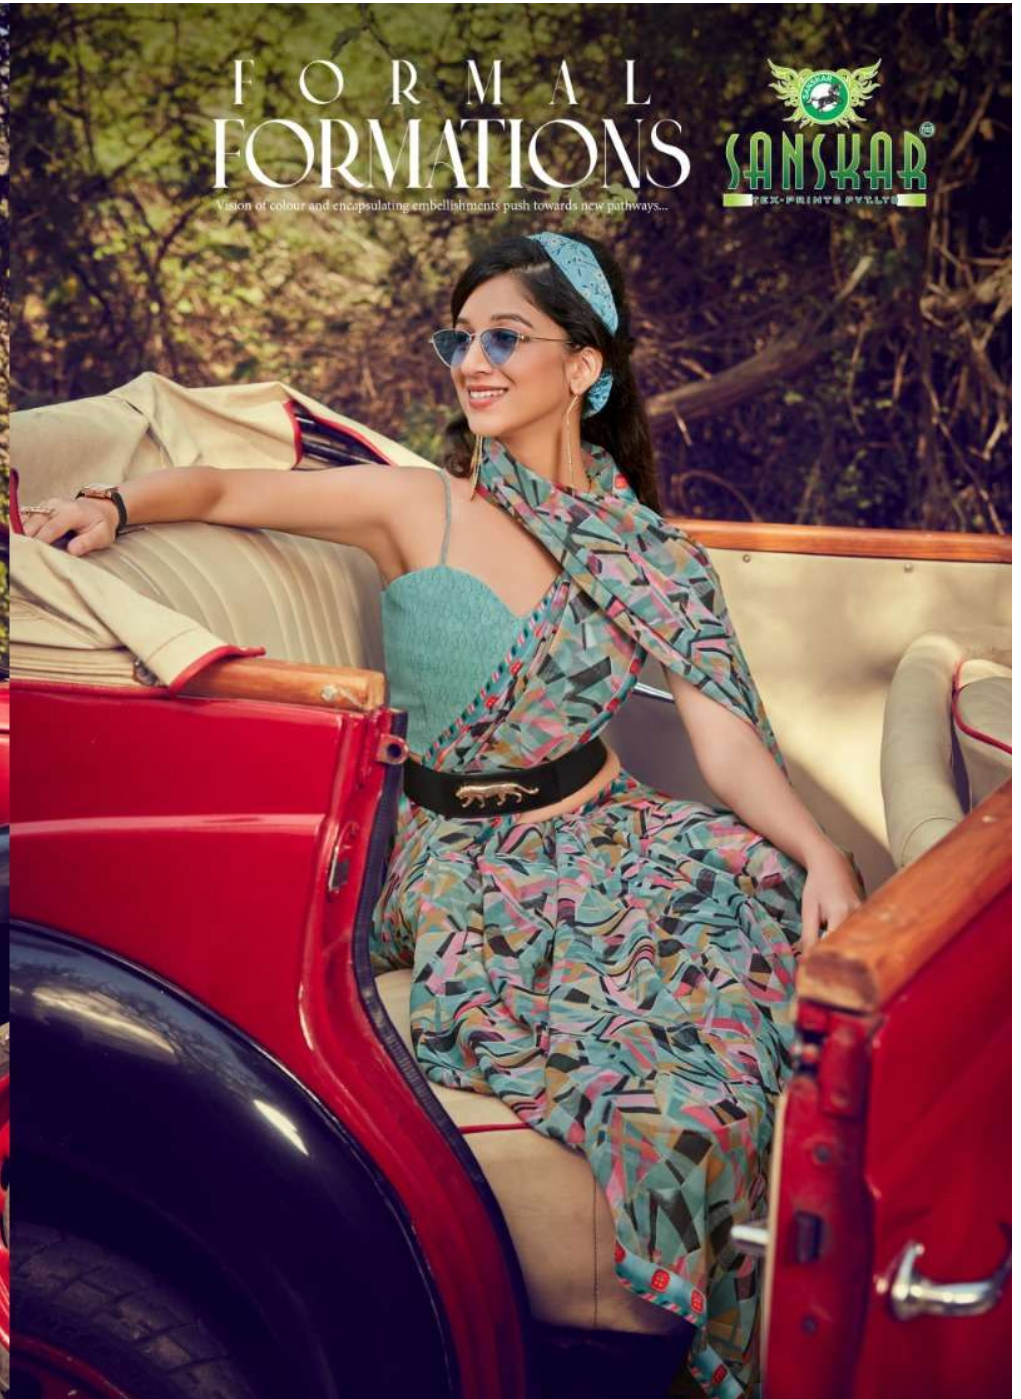

# FORMAL FORMATIONS

Vision of colour and encapsulating embellishments push towards new pathways...

THE LOOK & LOVE  
Remarkable disposition of ARI  
and CUCO model together

*Pink*  
**PROMISES**

Delve into  
PASTEL DREAMS  
with this eye-catching  
chromatic design...