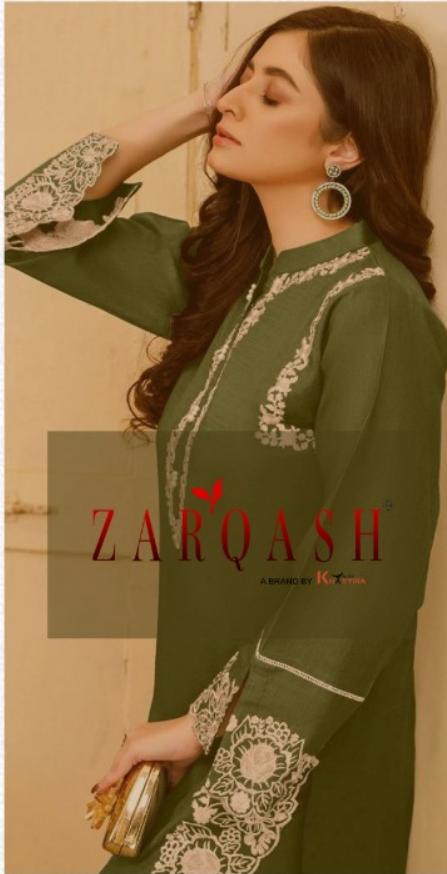

ZARQASH™

A BRAND BY KHAYYIRA

TOP
HEAVY GEORGETTE
FABRICS