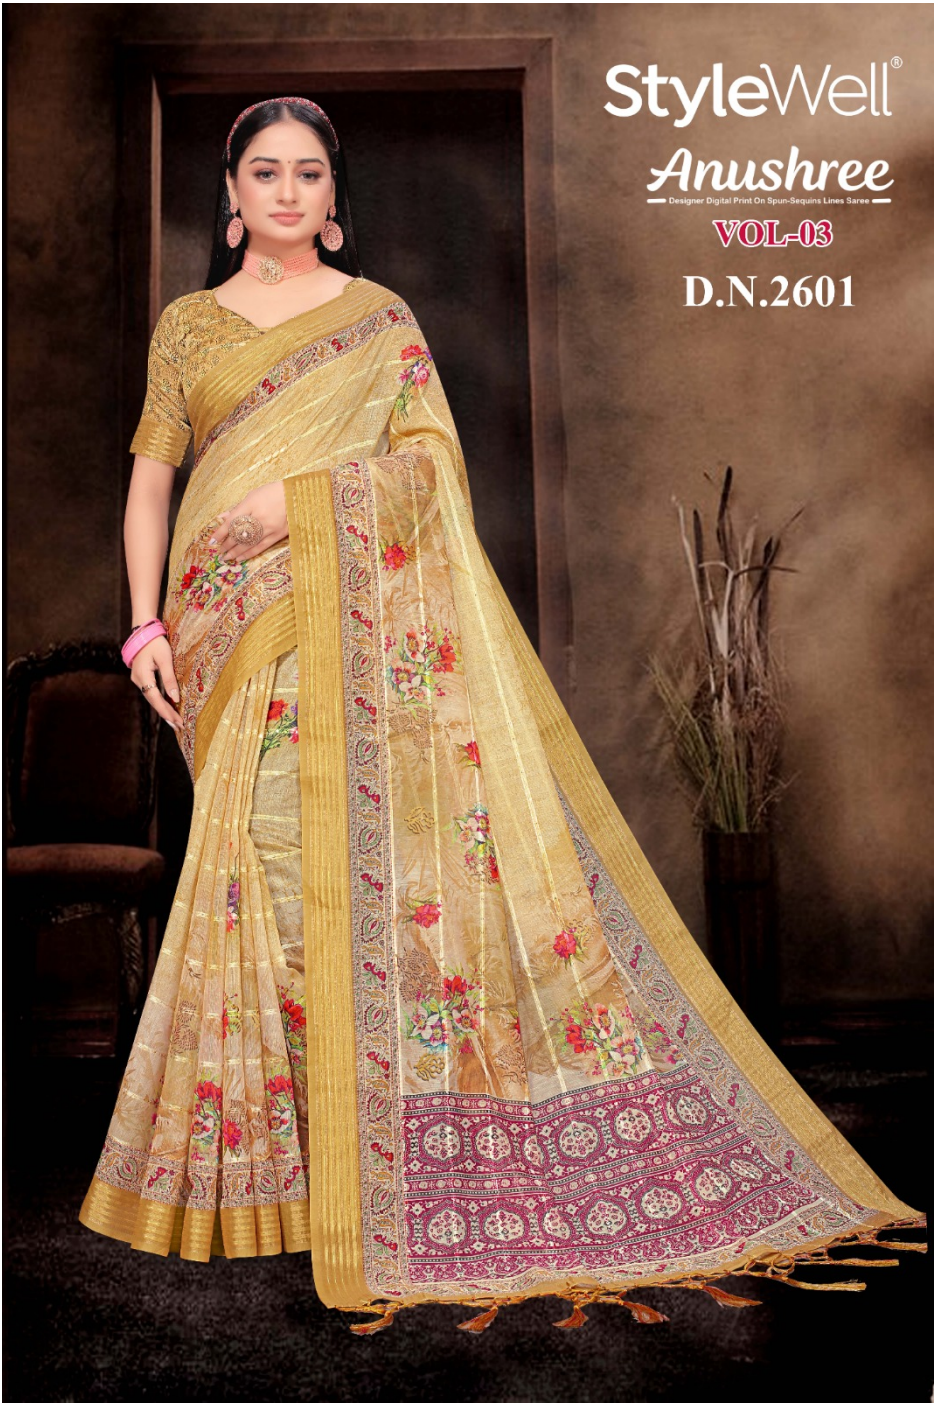

StyleWell®

Anushree

VOL-03

D.N.2601