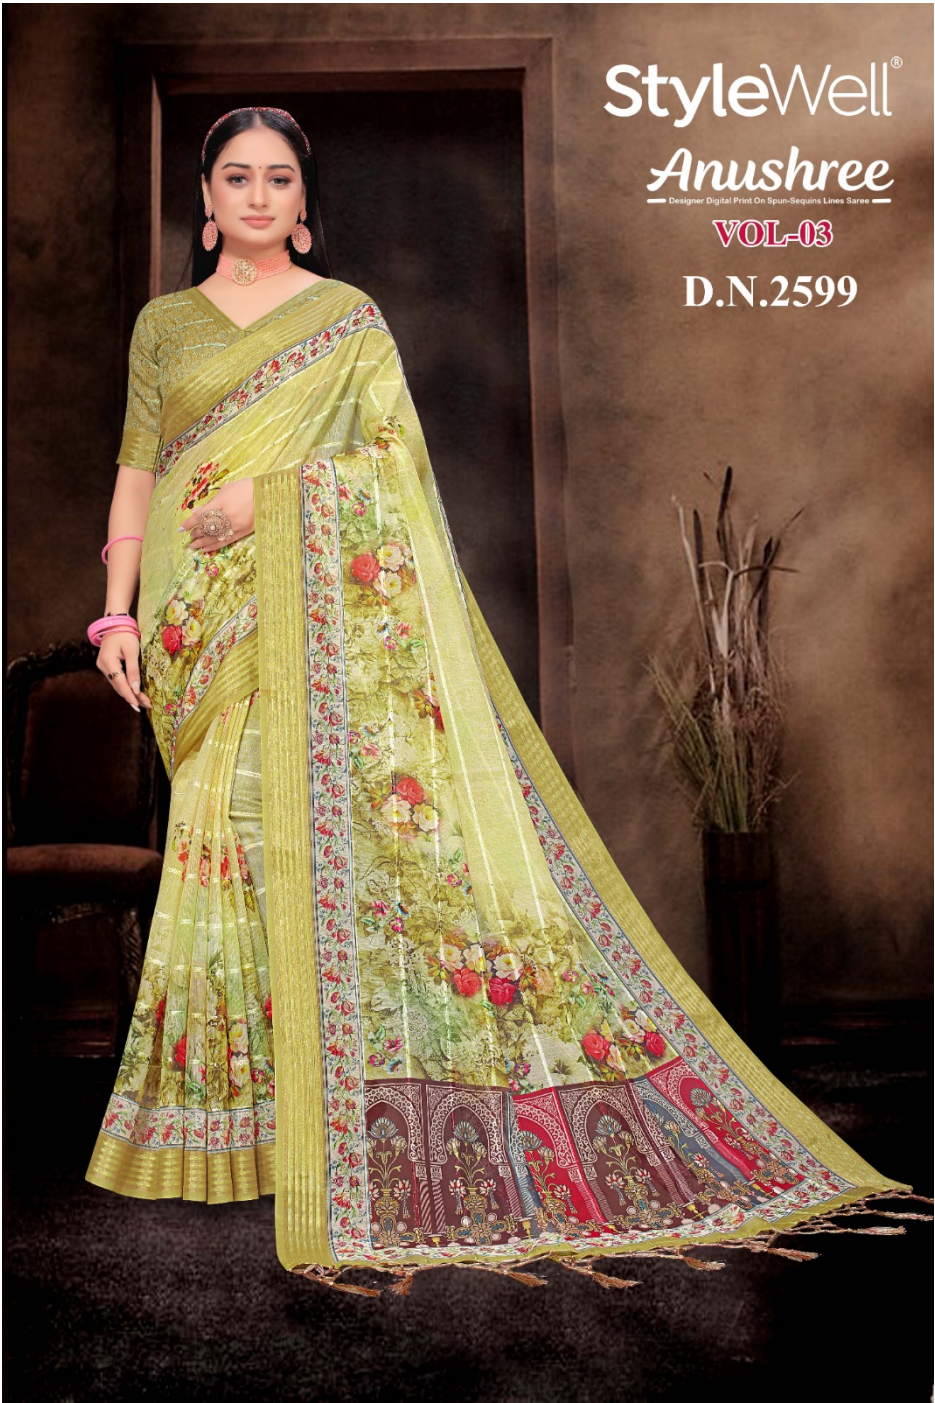

StyleWell®

Anushree

VOL-03

D.N.2599