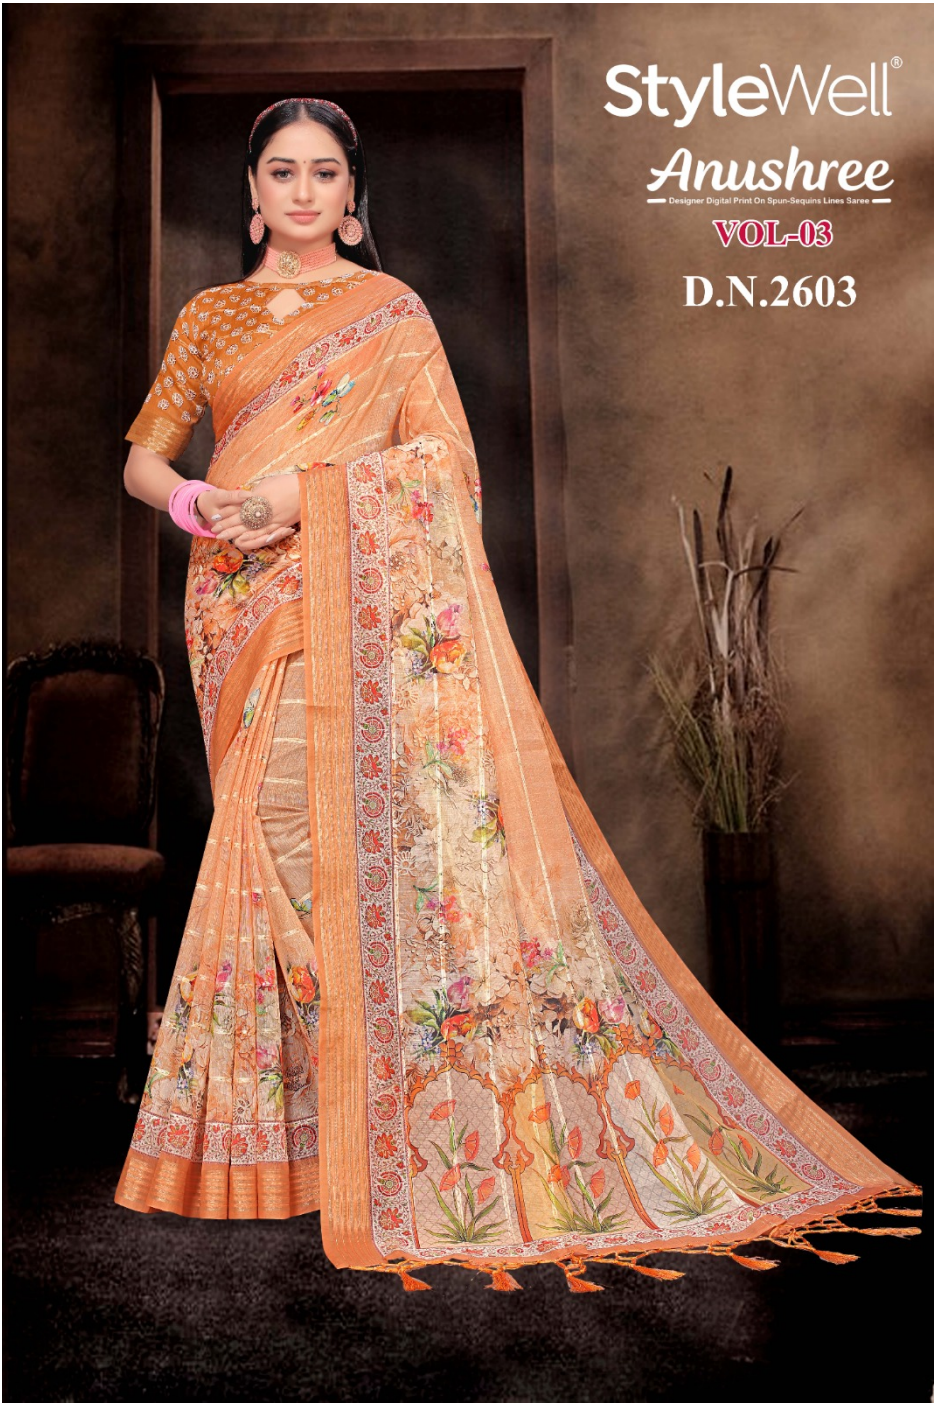

StyleWell®

Anushree

VOL-03

D.N.2603