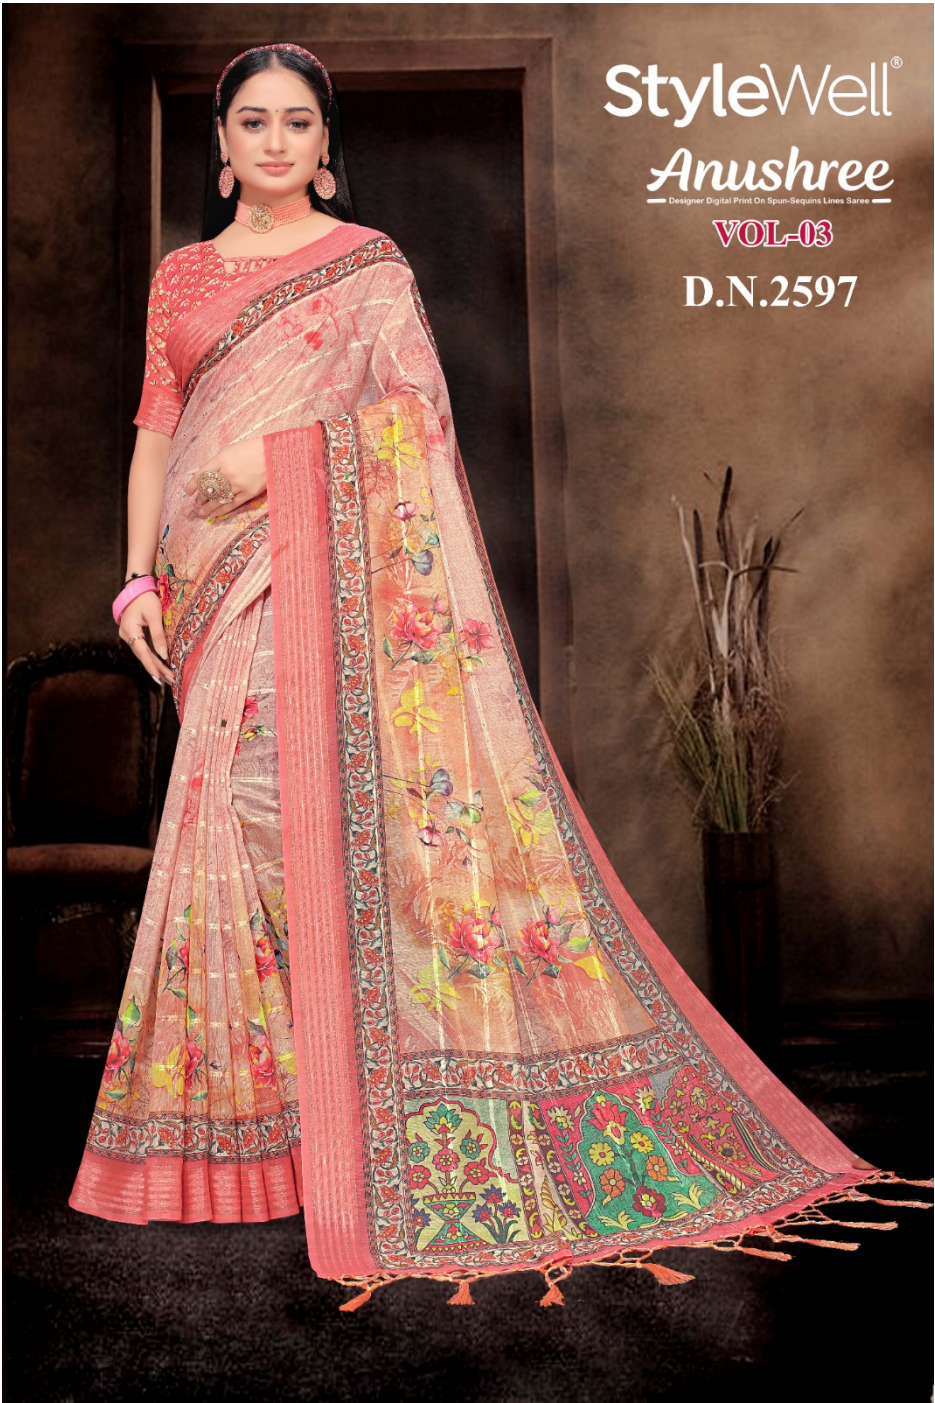

StyleWell®

Anushree

VOL-03

D.N.2597