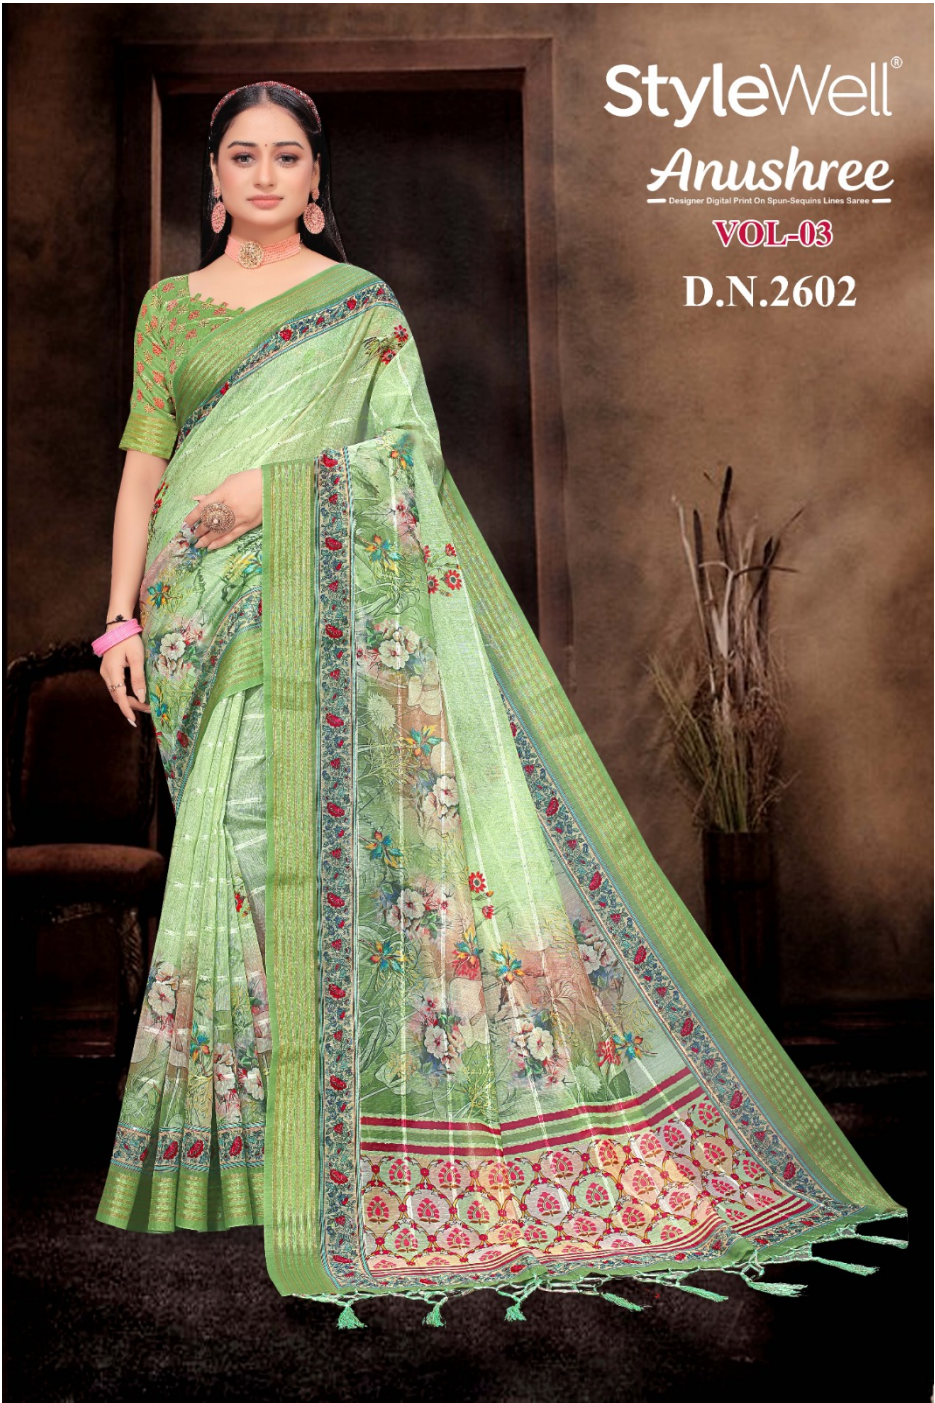

StyleWell®

Anushree

VOL-03

D.N.2602