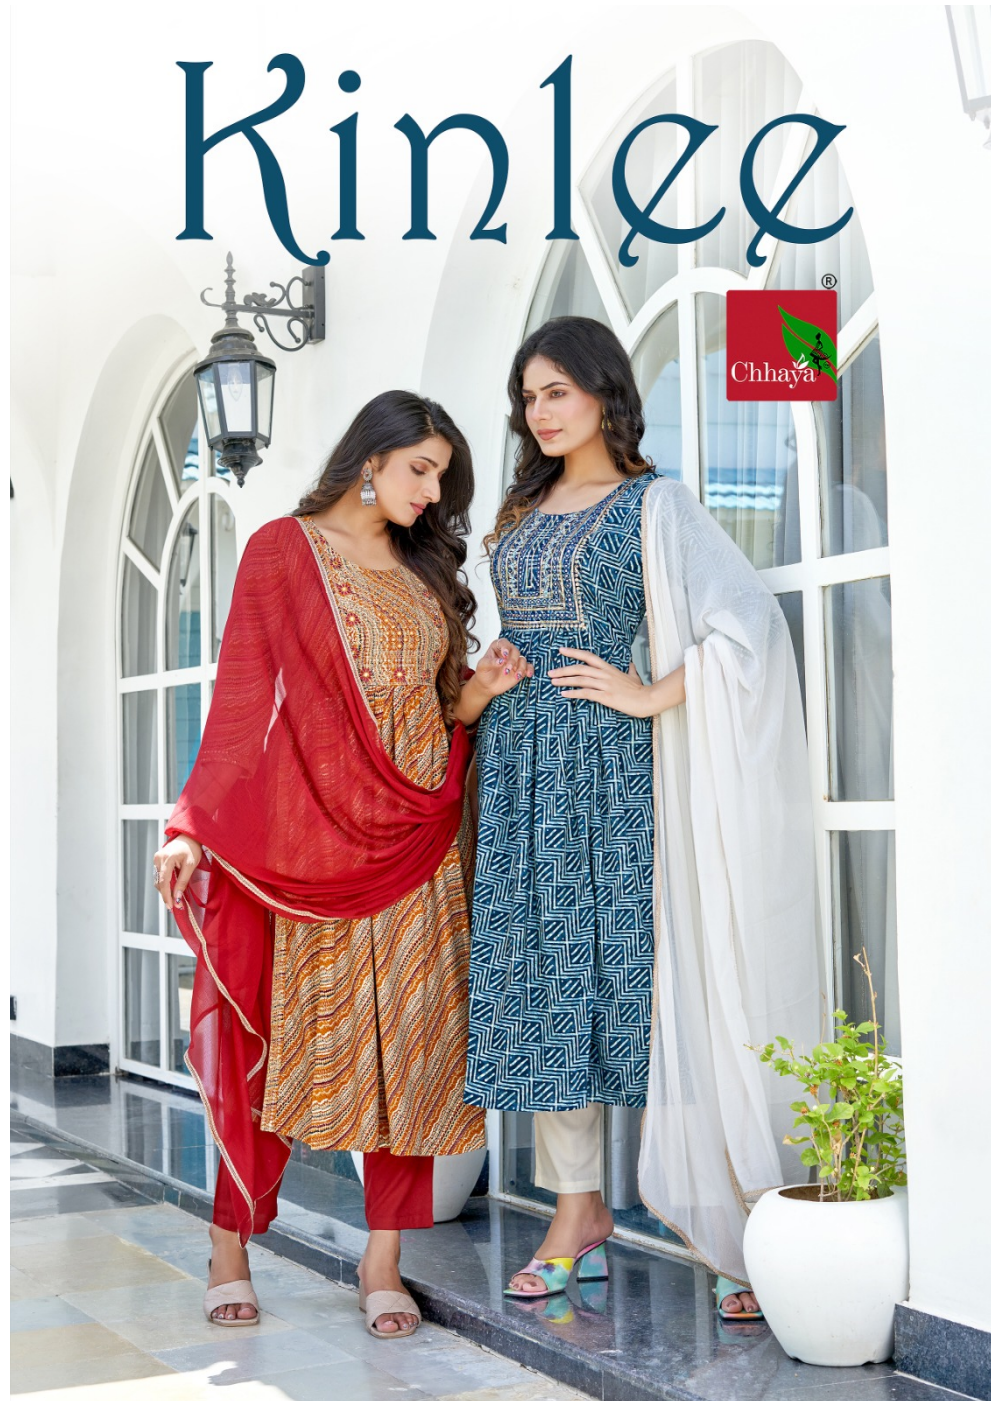

Kinleç

Charming
CRIMSON

Soft silken materials woven around with subtle
intricate border for a classic look.

Kinlee
1006

Kinlee
1001

VOID

YELLOW

A bright and most loved colored saree with metallic floral weave and meticulously embroidered resham border for vivacious look.

— ❦ — NORITA — ❦ —
Royal

Luscious
LILAC

A summery saree with abstract metallic silver
weave and delicately embroidered scalloped
border for a fresh and youthful appearance.

Kinlee

Graceful
GREY

Abkharat chhaya print paired with
multi-layered elegant border for a
Classy, Charming appeal.

Chhaya

Kinlee
1002

Chhaya
Kinlee
1003

Chhaya
Kinlee
1005

Chhaya[®]

Kinlee
1004

Stunning
SKY BLUE

A very delicate tone-to-tone metallic
weave with a scalloped embellished
border for a sensational appeal.