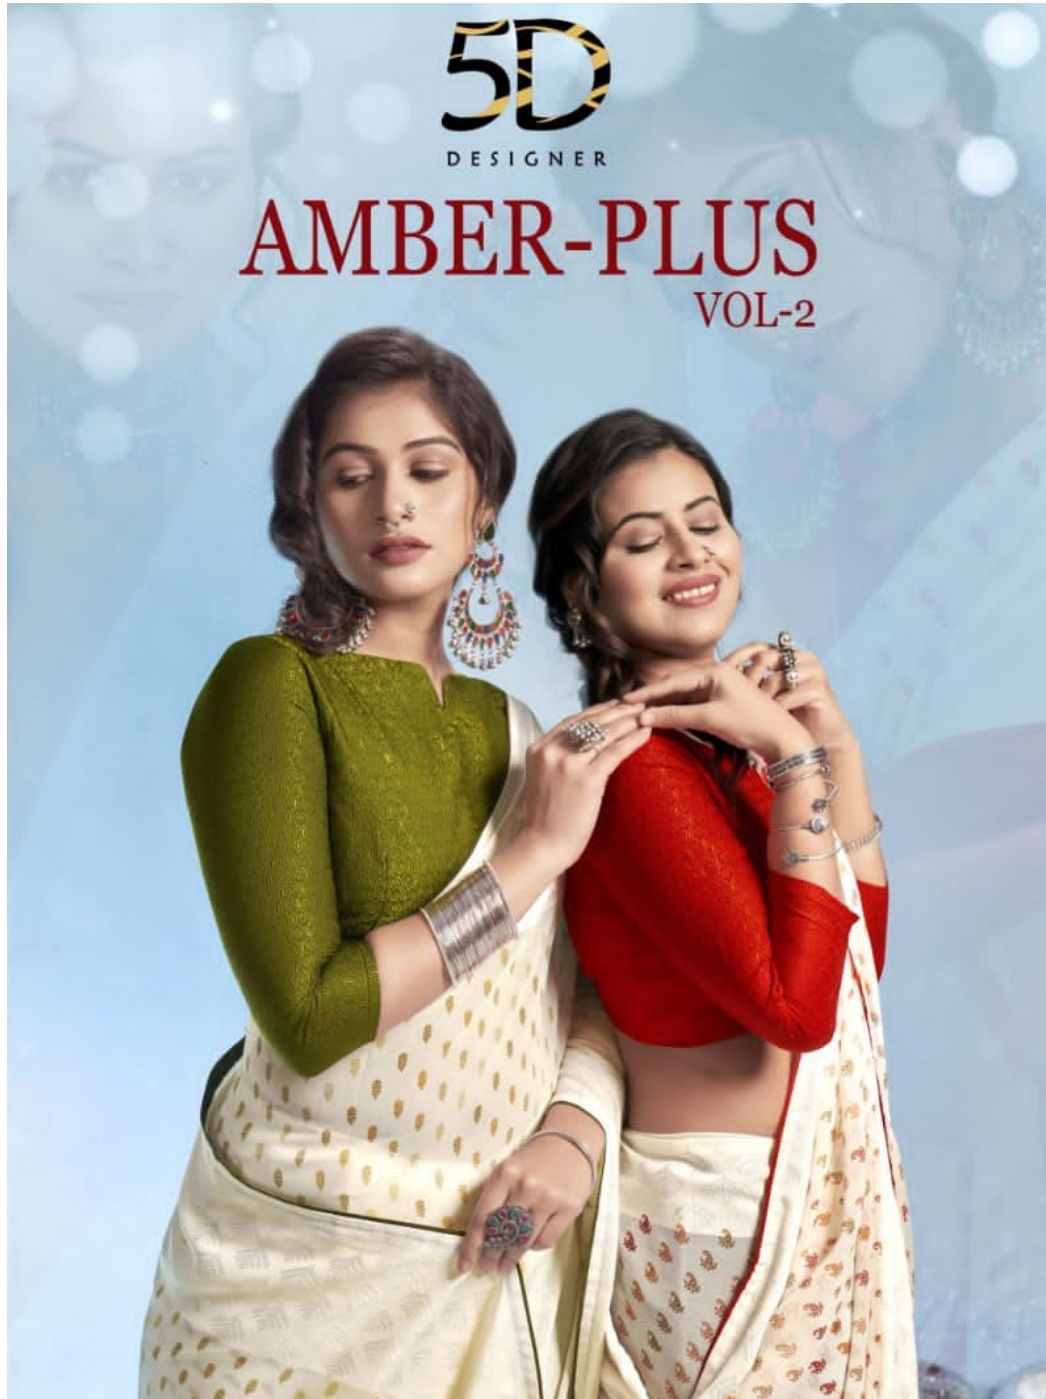

# AMBER-PLUS

VOL-2

11707

11705

11706

11708

ethnic *Sence*

ALLOW AN  
ASSORTMENT  
VIBRANT  
MEDALLION  
PAISLEYS  
& GEOMET  
TO CROW  
YOUR WARD