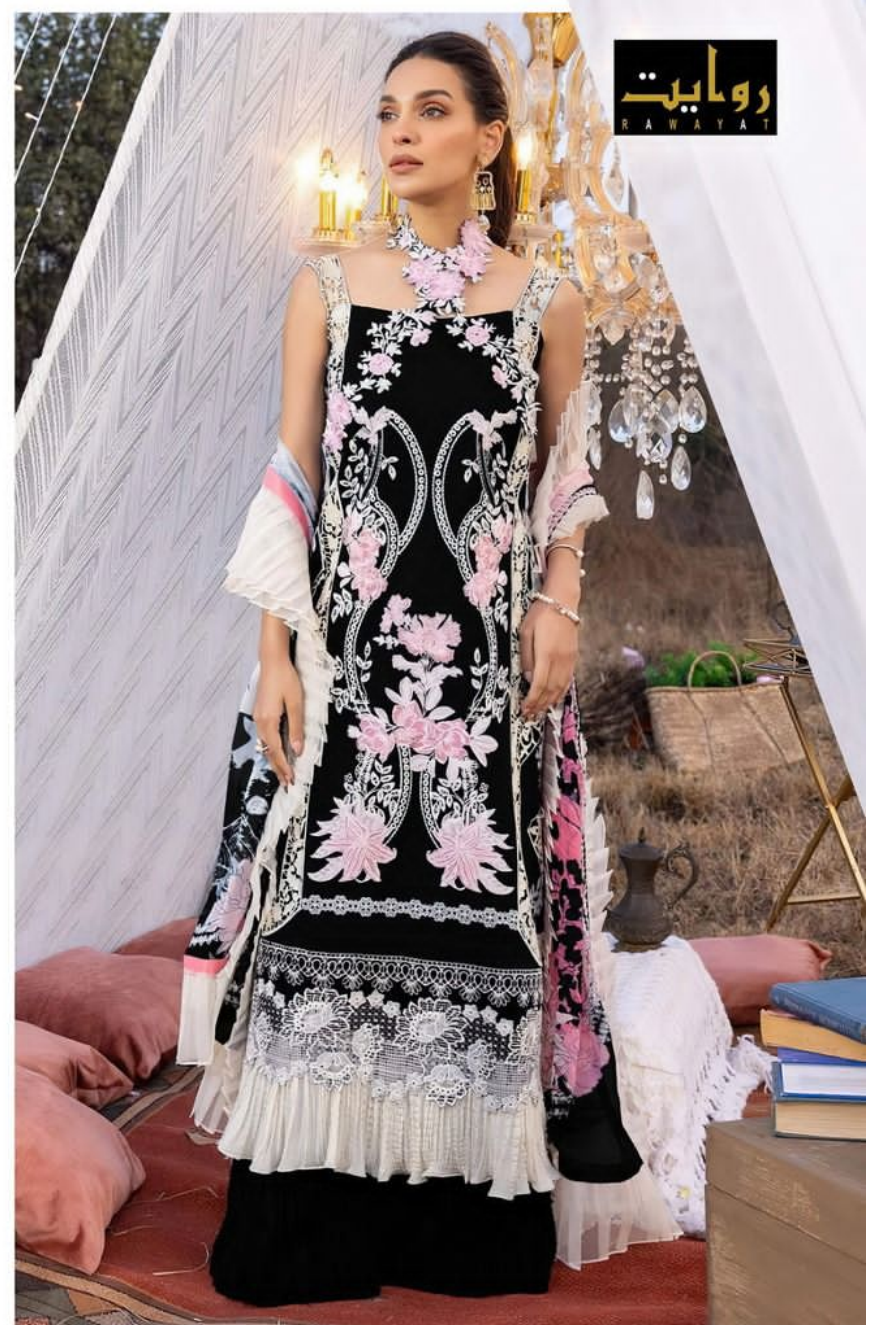

CRIMSON-9

4048-A

4048-B

4003-A

4003-B

CRIMSON-9

TOP
Pure cotton
with Embroidery

BOTTOM-INNER
Pure cotton

DUPATTA
Tabby Silk Print