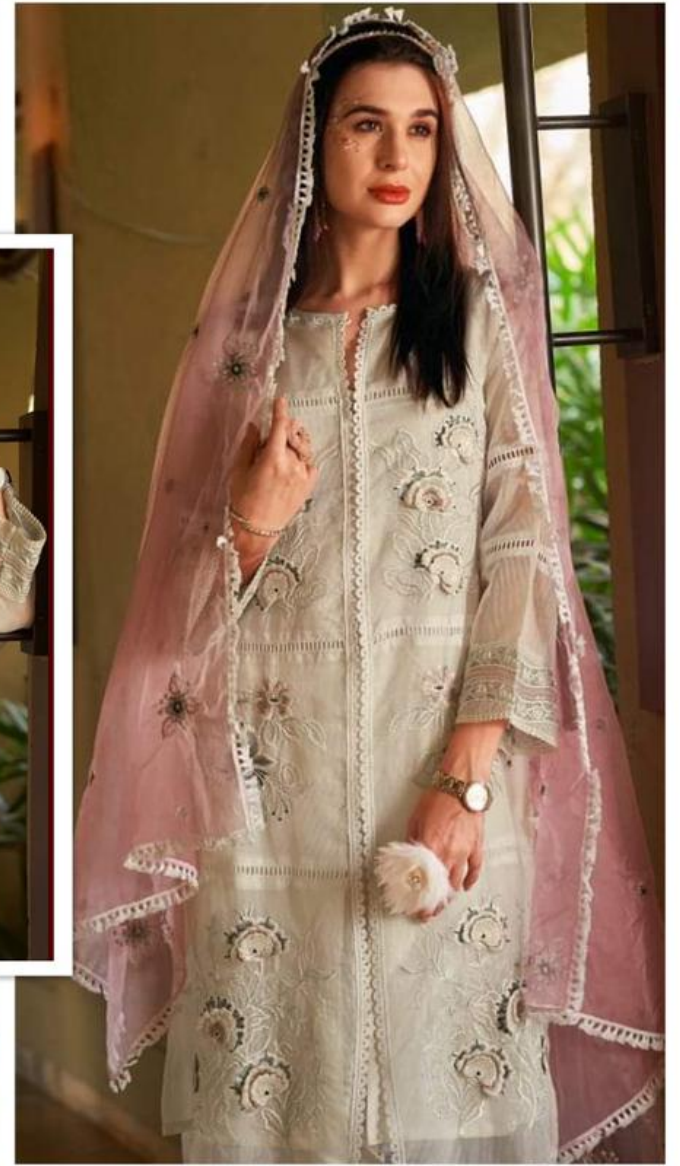

ZELBURY™
WE DRAW YOUR DREAMS

D.NO.
Z-124 A

Top:- Pure Georgette Dinting
Bottom :- Cotton Stretchable
Duppta :- Pure Organza Work
Inner:- Heavy Crape

ZELBURY™
WE DRAW YOUR DREAMS

D.NO.
Z-124 D

Top:- Pure Georgette Denting
Bottom :- Cotton Stretchable
Duppta :- Pure Organza Work
Inner:- Heavy Crape