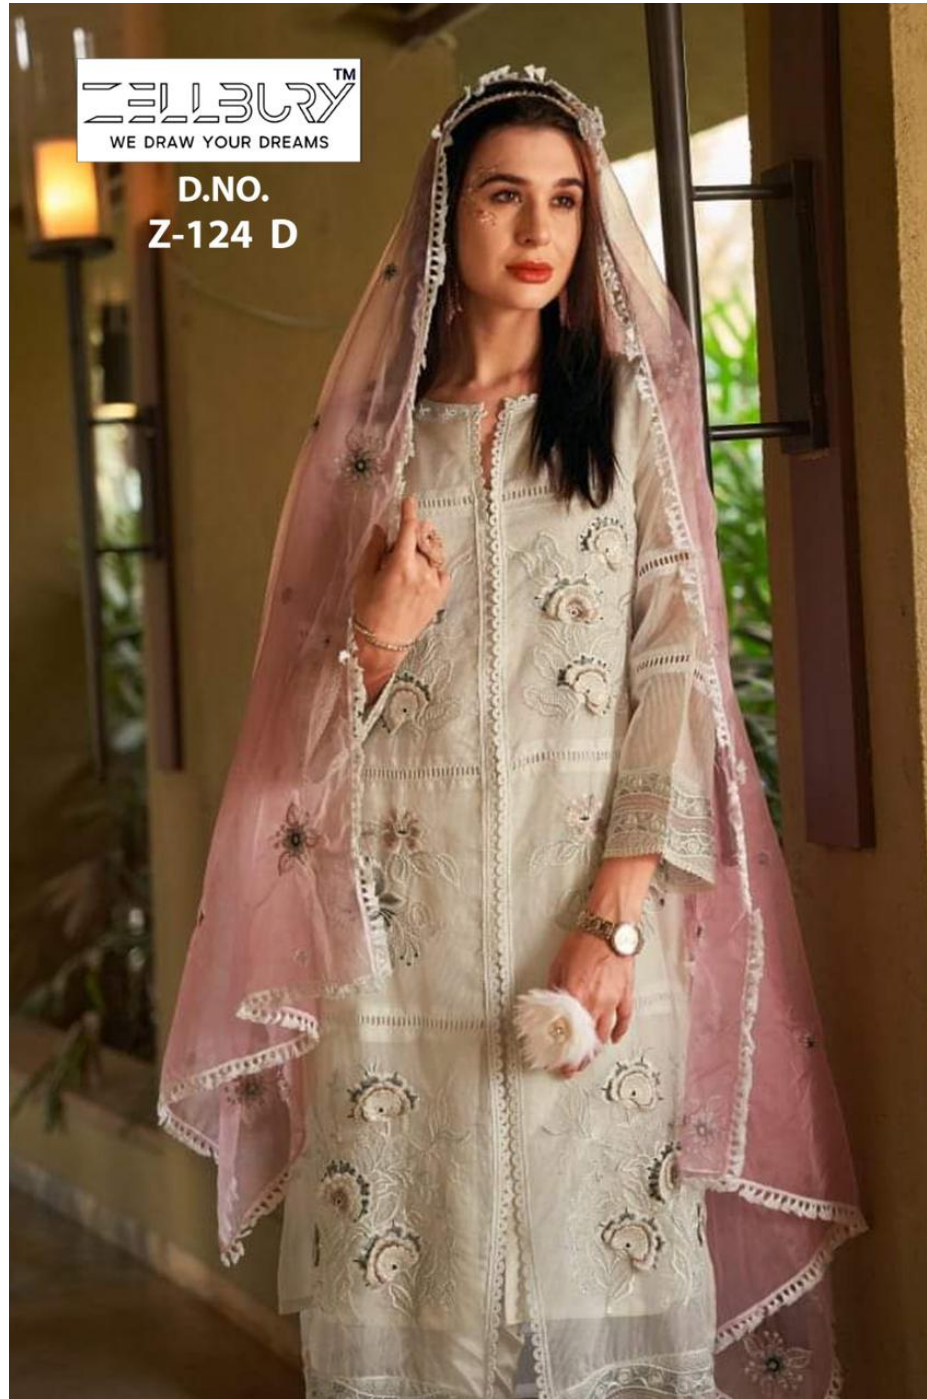

ZELBURY™
WE DRAW YOUR DREAMS

**D.NO.
Z-124 D**