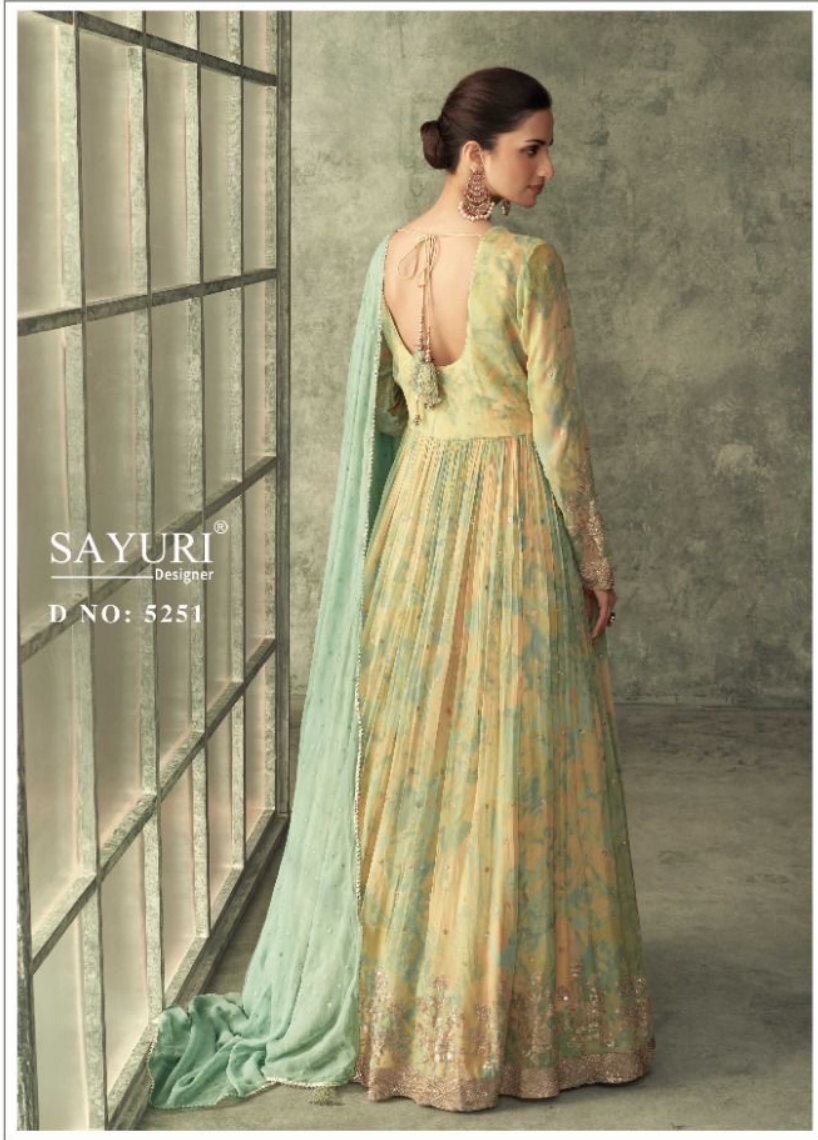

SAYURI®
Designer

EVERGREEN

SAYURI[®]
Designer

D NO: 5249

SAYURI[®]
Designer

D NO: 5249

SAYURI®
Designer
D NO: 5250

SAYURI[®]
Designer

D NO: 5250

SAYURI®
Designer

D NO: 5251

D NO: 5249

D NO: 5250

D NO: 5251

SAYURI[®]
— Designer

EVERGREEN