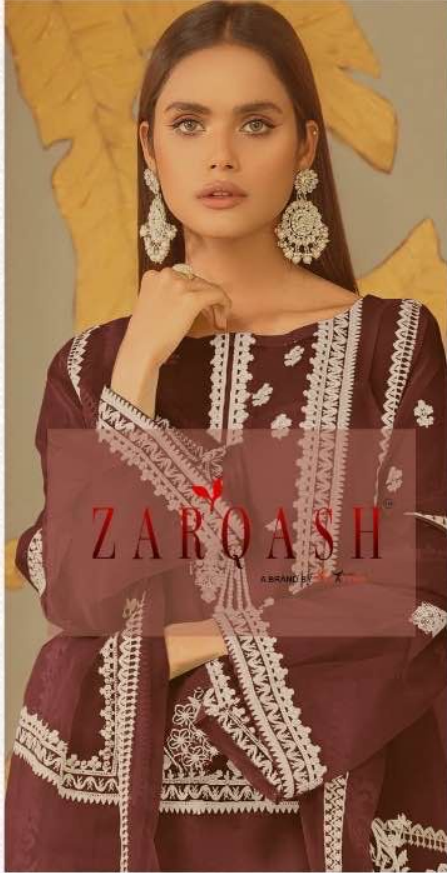

SIZE
XL-XXL

ZARQASH[®]
A BRAND BY KIRIT PINK

Z-152-A

TOP
HEAVY GEORGETTE
FABRICS

INNER
HEVAY
FABRICS

BOTTOM
VISCOSE SILK
FABRICS

DUPATTA
HEAVY GEORGETTE
DESIGNER DUPATTA

SIZE
XL-XXL

ZARQASH[®]
A BRAND BY KIKI FASH

Z-152-B

TOP
HEAVY GEORGETTE
FABRICS

INNER
HEVAY
FABRICS

BOTTOM
VISCOSE SILK
FABRICS

DUPATTA
HEAVY GEORGETTE
DESIGNER DUPATTA

SIZE
XL-XXL

ZARQASH[®]
A BRAND BY KIXY FASH

Z-152-C

TOP
HEAVY GEORGETTE
FABRICS

INNER
HEVAY
FABRICS

BOTTOM
VISCOSE SILK
FABRICS

DUPATTA
HEAVY GEORGETTE
DESIGNER DUPATTA

ZARQASH™

A BRAND BY KHAYYARA

TOP
HEAVY GEORGETTE
FABRICS