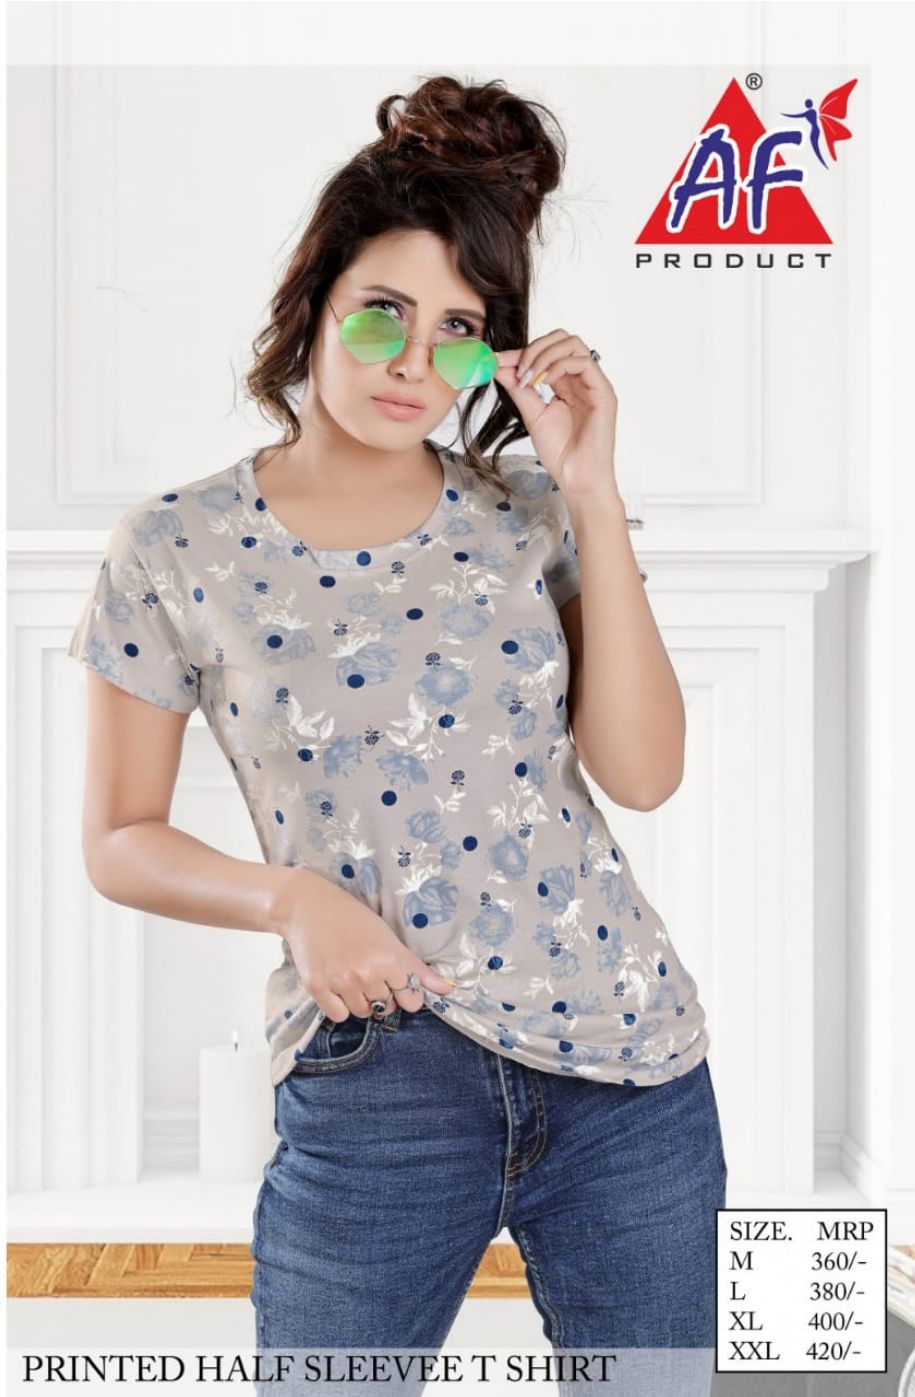

PRINTED HALF SLEEVE T SHIRT

*You will forever
be my Always*

D.No: 1401

SIZE.	MRP
M	360/-
L	380/-
XL	400/-
XXL	420/-

PRINTED HALF SLEEVE T SHIRT

*You will forever
be my Always*

D.No: 1401

SIZE.	MRP
M	360/-
L	380/-
XL	400/-
XXL	420/-