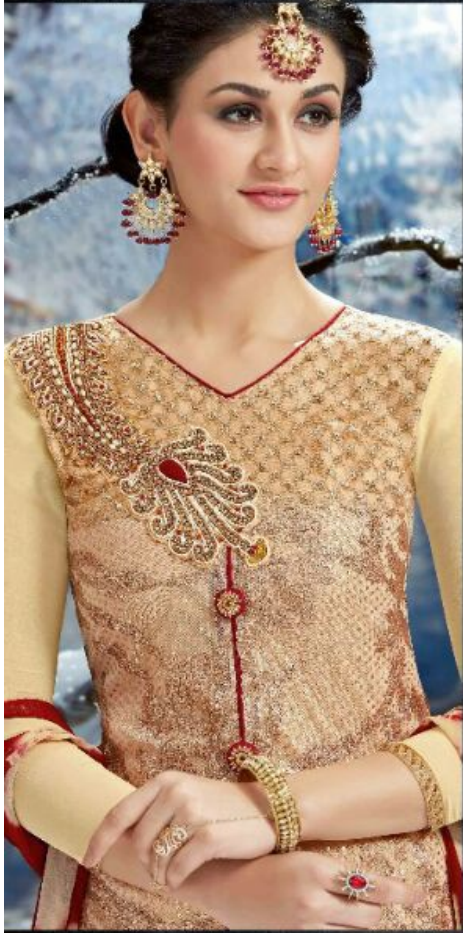

Khwaish

fashion-5

TEXTILE DEAL

TEXTILE DEAL

Eternally Classic

Design is a constant challenge to balance comfort with luxe, the practical with the desirable.

D.No.2404

TEXTILE DEAL

Blushing Beauty

Fashion is inspire by youth & nostalgia & draws inspiration born the best of the past.

D.No.2406

TEXTILE DEAL

Gorgeous Look

Fashion is about dressing according to what's fashionable style is more about being yourself.