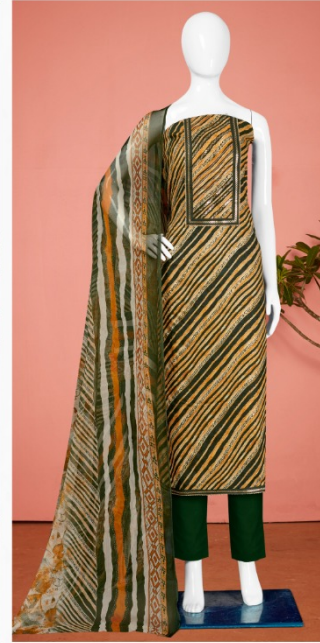

Gipson[®]

Maserati

Bipson[®]

Maserati

TOP :- PURE RAYON FOIL PRINT WITH
ETHNIC HAND WORK

BOTTOM :- PURE RAYON DYED

DUPATTA :- PURE BEMBERG PRINT

D.NO.2242-A

Bipson[®]

Maserati

TOP :- PURE RAYON FOIL PRINT WITH
ETHNIC HAND WORK

BOTTOM :- PURE RAYON DYED

DUPATTA :- PURE BEMBERG PRINT

D.NO.2242-B

Gipson®

Maserati

D.No :- 2242

TOP :- PURE RAYON FOIL PRINT WITH
ETHNIC HAND WORK

BOTTOM :- PURE RAYON DYED

DUPATTA :- PURE BEMBERG PRINT

Bipson[®]

Maserati

TOP :- PURE RAYON FOIL PRINT WITH
ETHNIC HAND WORK

BOTTOM :- PURE RAYON DYED

DUPATTA :- PURE BEMBERG PRINT

D.NO.2242-D

Bipson[®]

Maserati

TOP :- PURE RAYON FOIL PRINT WITH
ETHNIC HAND WORK

BOTTOM :- PURE RAYON DYED

DUPATTA :- PURE BEMBERG PRINT

D.NO.2242-C