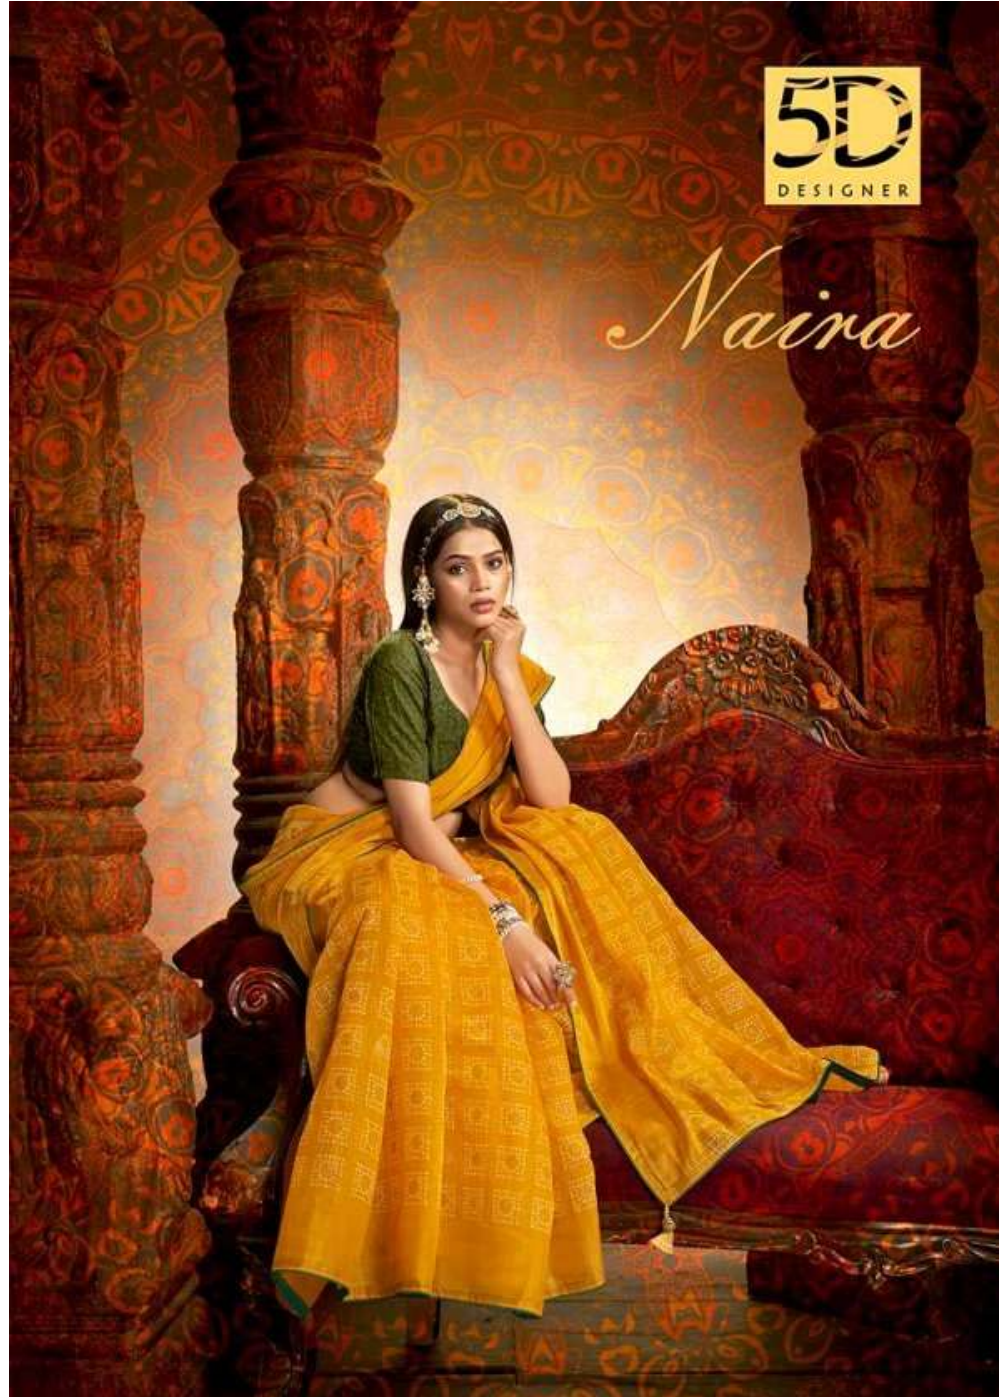

5D
DESIGNER

Naina

4188

4189

4187

4191

4192

4190

4192

5D
DESIGNER

GLOWING FASHION WOMEN

Glowing radiant though the mists of woman transforms you in the goddess you wish to be... soft, smooth fabric envelopes you in its charm & transport you into a world explored...