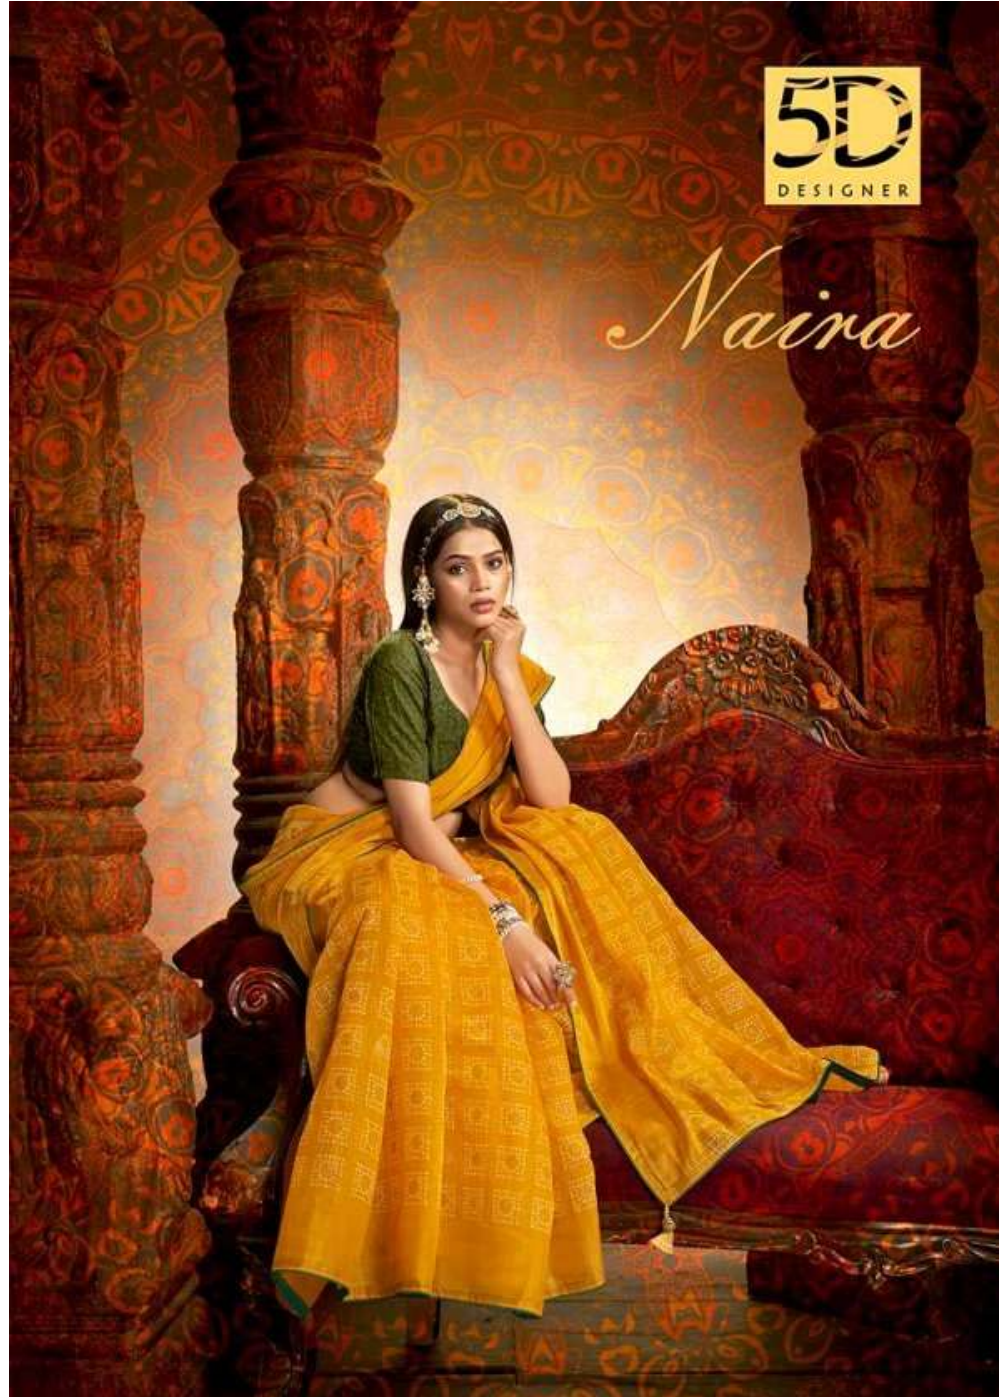

5D
DESIGNER

Naina

4188

4189

4187

4191

4192

4190

4194

4193

5D
DESIGNER

GLOWING FASHION WOMEN

Glowing radiant though the mists of woman transforms you in the goddess you wish to be... soft, smooth fabric envelopes you in its charm & transport you into a world explored...