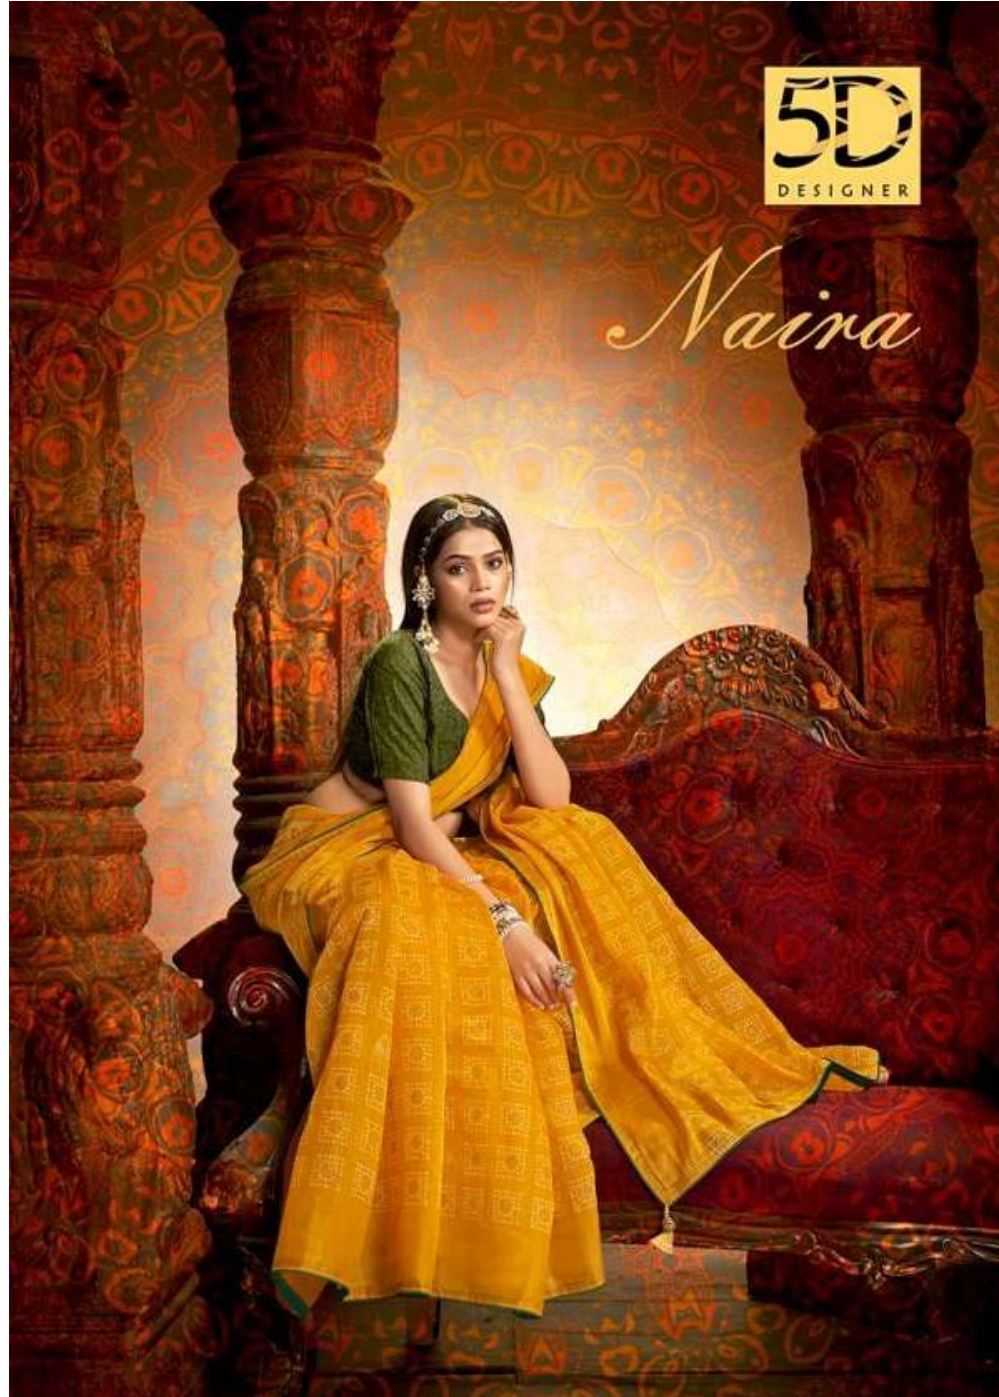

5D  
DESIGNER

*Naina*

4188

4189

4187

4191

4192

4190

4194

4193

**5D**  
DESIGNER

# GLOWING FASHION WOMEN

Glowing radiant though the mists of woman transforms you in the goddess you wish to be... soft, smooth fabric envelopes you in its charm & transport you into a world explored...