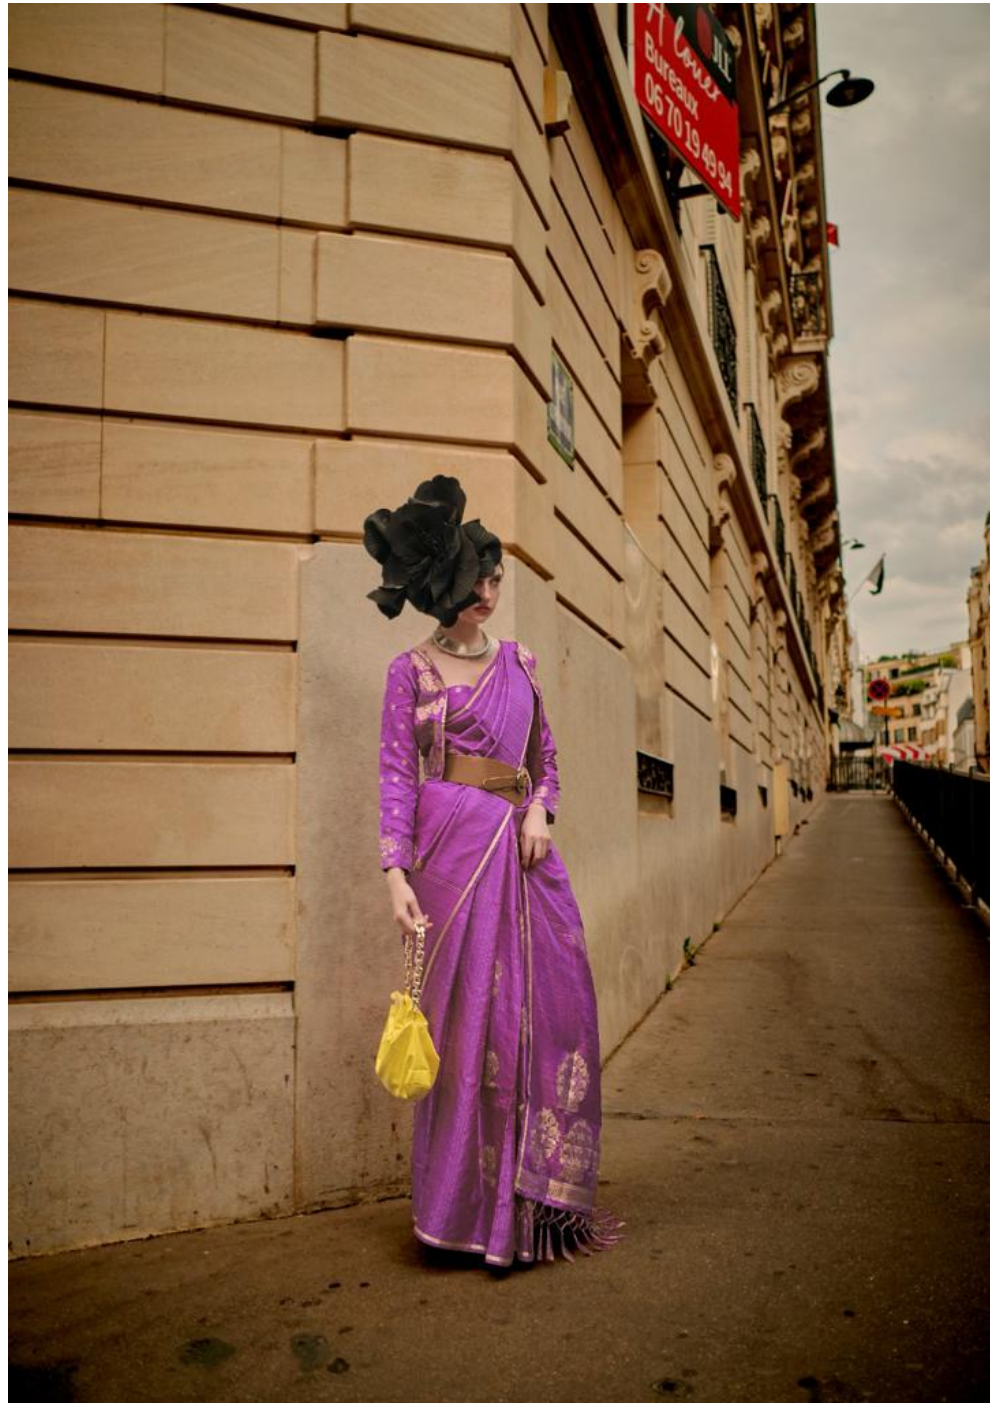

3 4 4 0 0 1

KRONICLE SILK

PURE SATIN ZARI LINING HANDLOOM WEAVING

344001

344002

344003

344004

344005