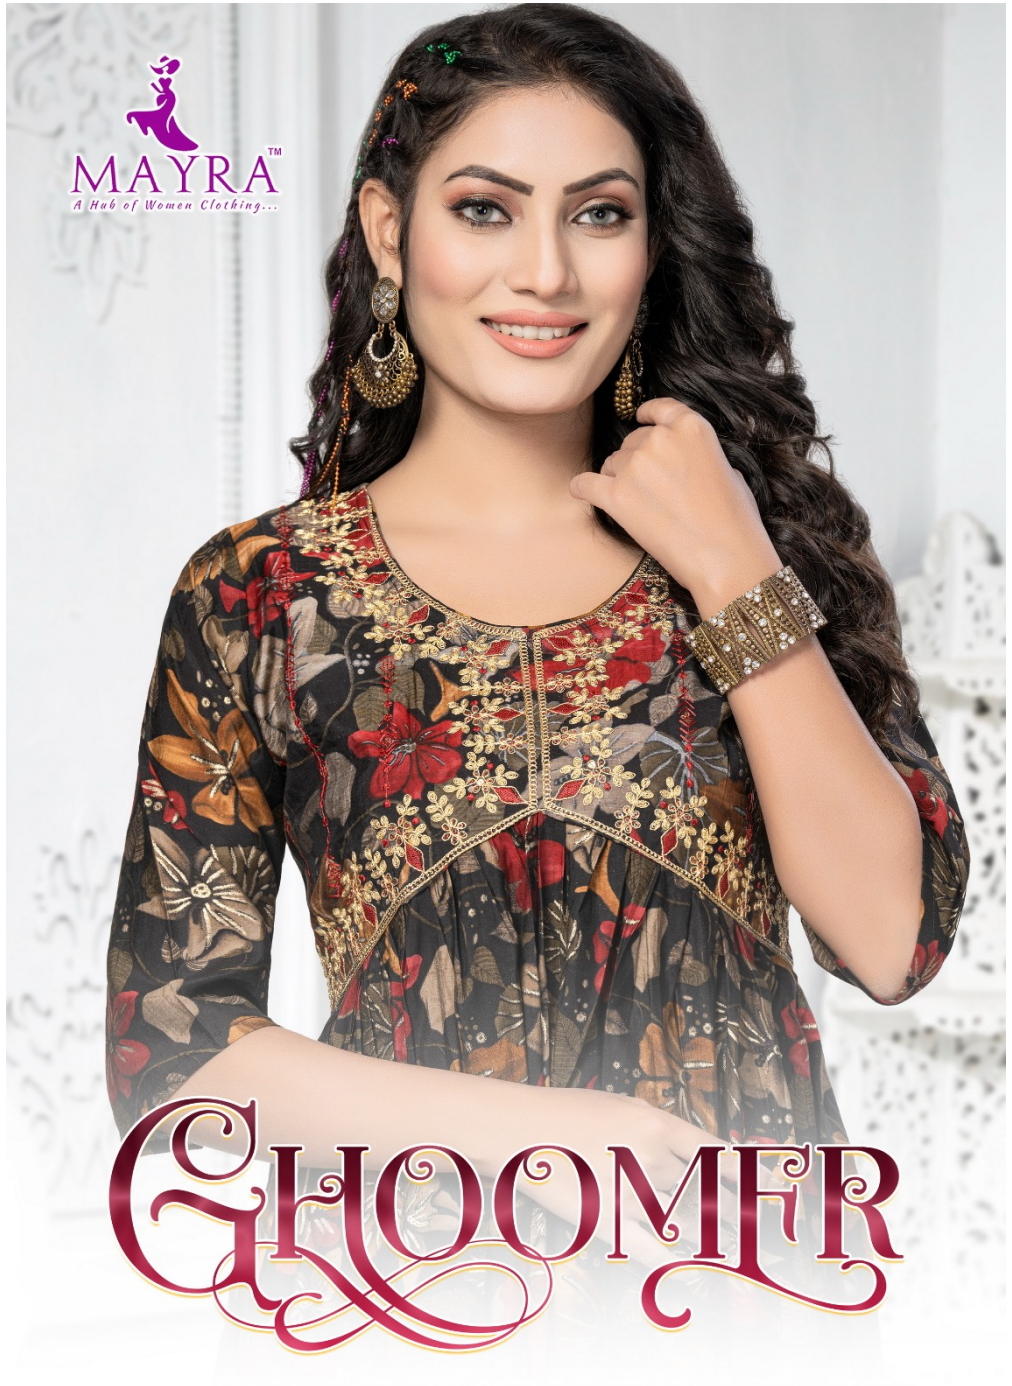

MAYRATM
A Hub of Women Clothing...

GHOOMER

STAND OUT IN CROWD WITH THESE ELEGANT COLORS AND CLASSIC DESIGNS

TIMELESS TRENDS

MAYRATM
A Hub of Women Clothing...

SHOOMER
80266

MAYRA™
A Hub of Women Clothing...

GHOOMER
80265

REGIONAL SEASON

FABRICS FLOW ELEGANTLY, EXUDING AN ETHEREAL FEEL AND THE ULTIMATE FEMININE CHARM

BEAUTY IS A MANIFESTATION OF SECRET NATURAL LAWS, WHICH OTHERWISE WOULD HAVE BEEN HIDDEN FROM US FOREVER