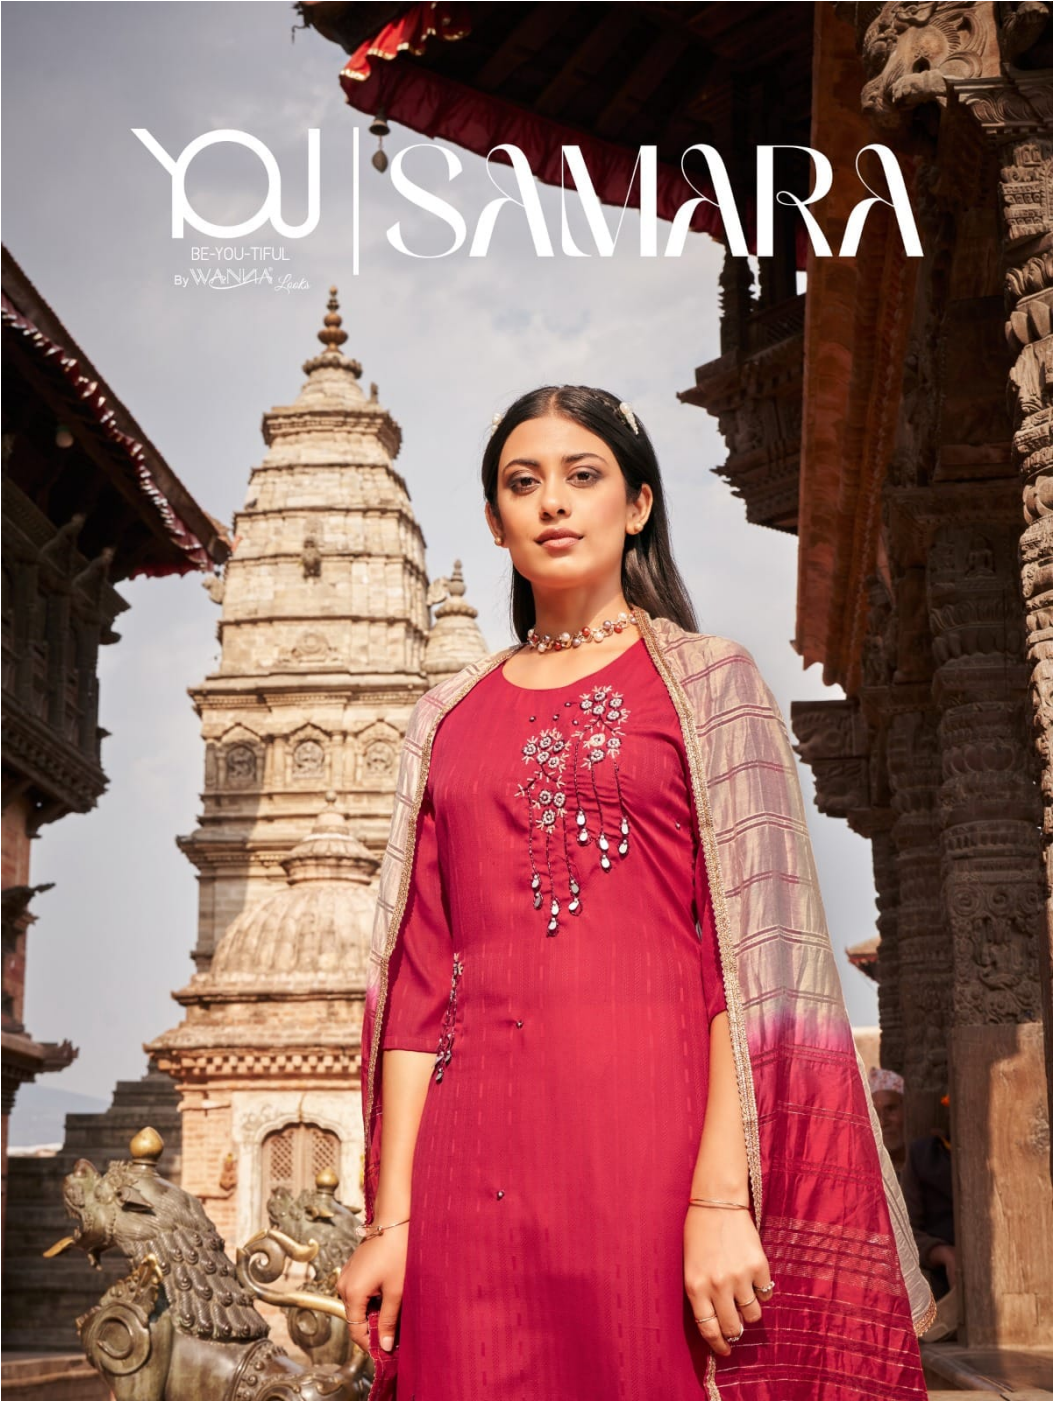

YOU | SAMARA

BE-YOU-TIFUL
By WANNA *Lights*

YOU
BE-YOU-TIFUL

YOU

BE-YOU-TIFUL

2101 | Beautiful color with great design sequence work that makes everyone look at you.

2106 |

YOU
BE-YOU-TIFUL

Beautiful color with great design sequences work that makes everyone look at you. | 2105

2101

2102

2103

2104

2105

2106

YOU
BE-YOU-TIFUL

SAMARA

YOU
BE-YOU-TIFUL

2104 | Attractive embroidery work with beautiful contrast color makes the suit more attractive.