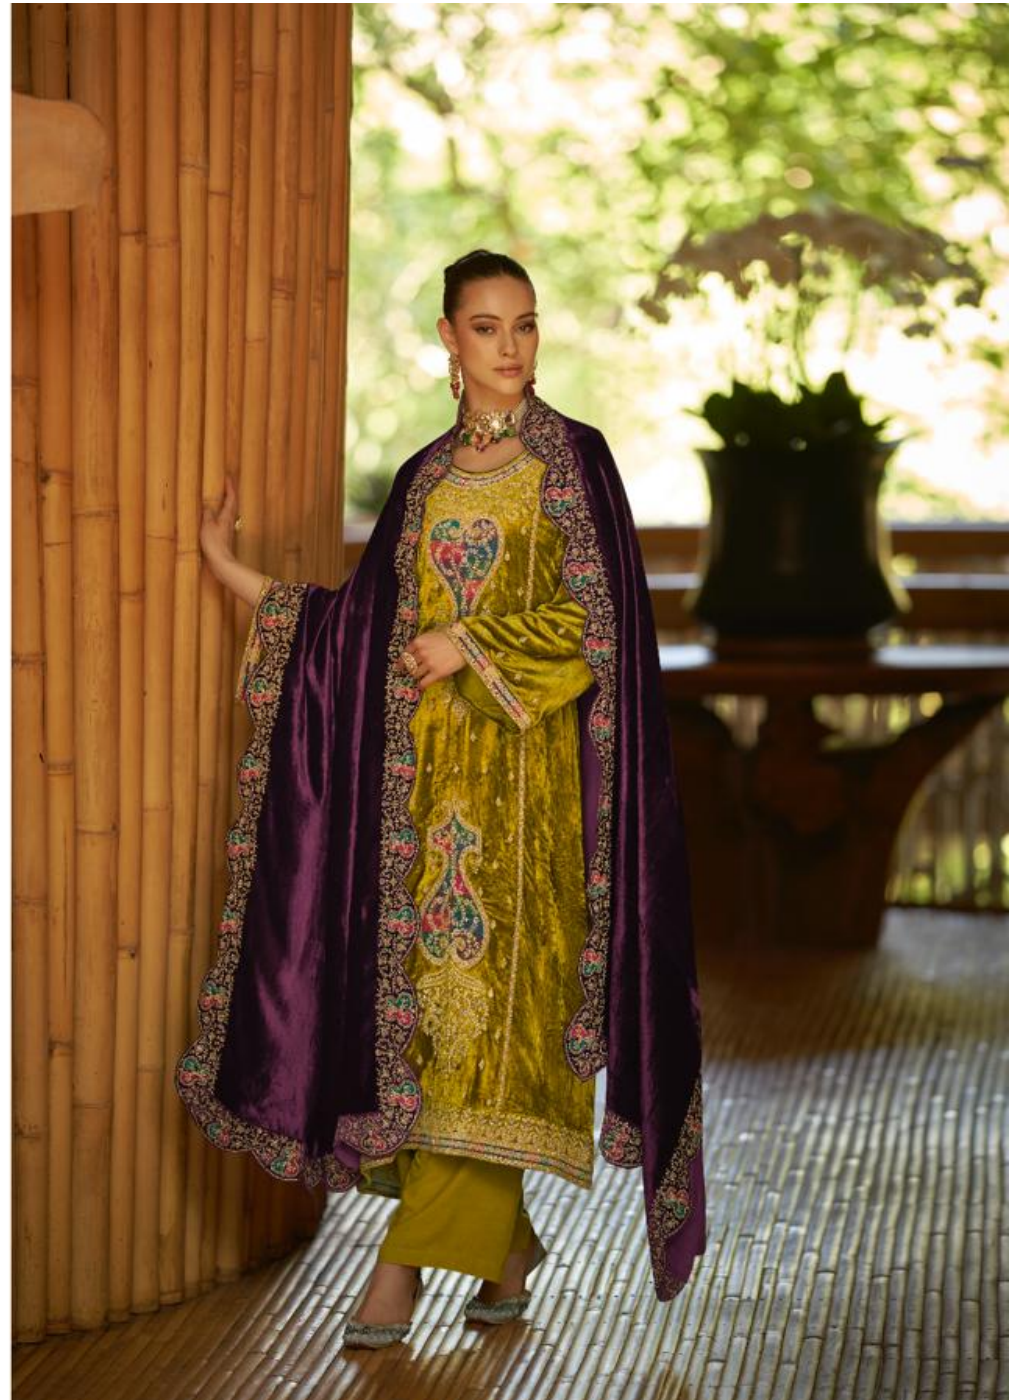

منتظر آرٹس
Muntaz Arts
Regina de la Moda

LAHAR - 34001