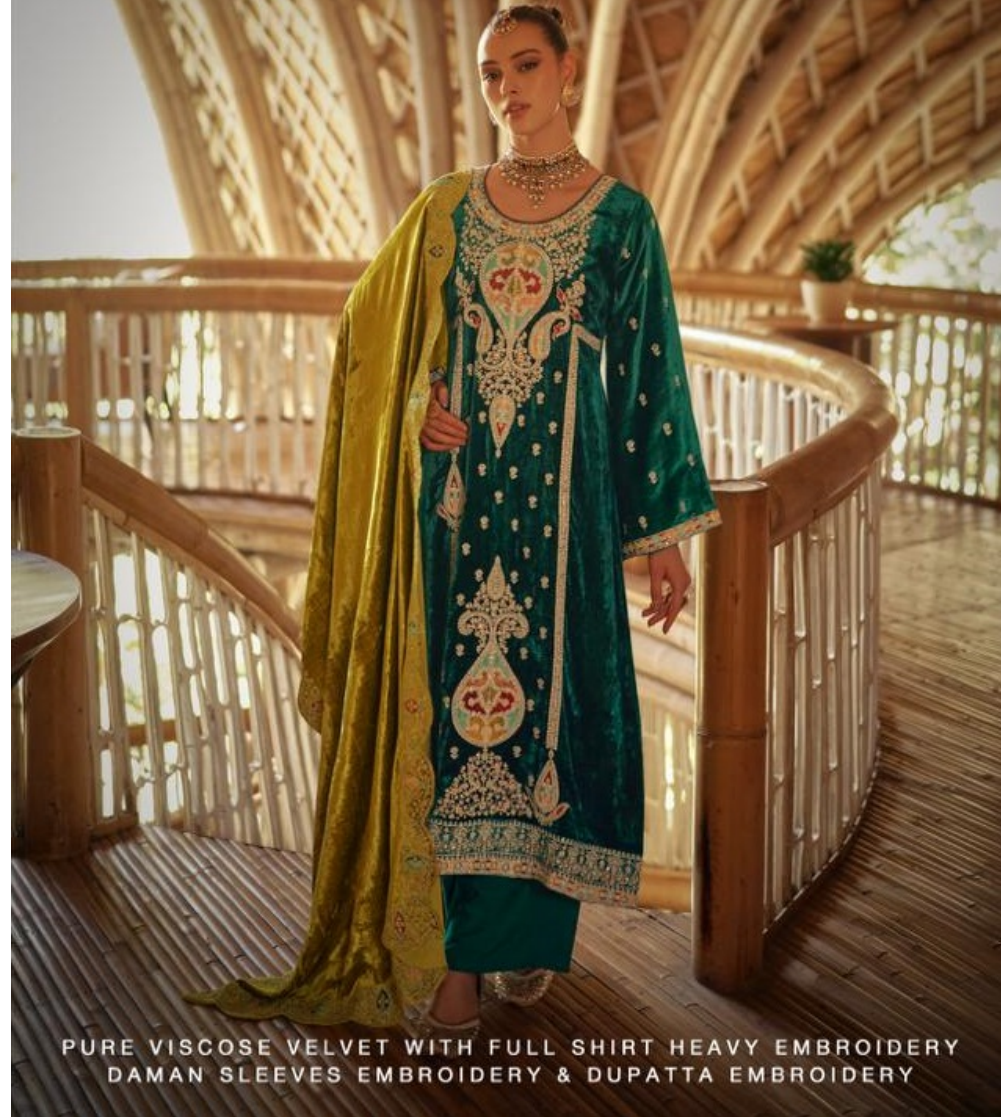

ممتاز آرٹس

Munhoz Arts

Range to Range

LAHAR

PURE VISCOSE VELVET WITH FULL SHIRT HEAVY EMBROIDERY
DAMAN SLEEVES EMBROIDERY & DUPATTA EMBROIDERY

معناز ارس
Munazzar Arts
Regina hi Rega

LAHAR
WINTER LUXURY COLLECTION