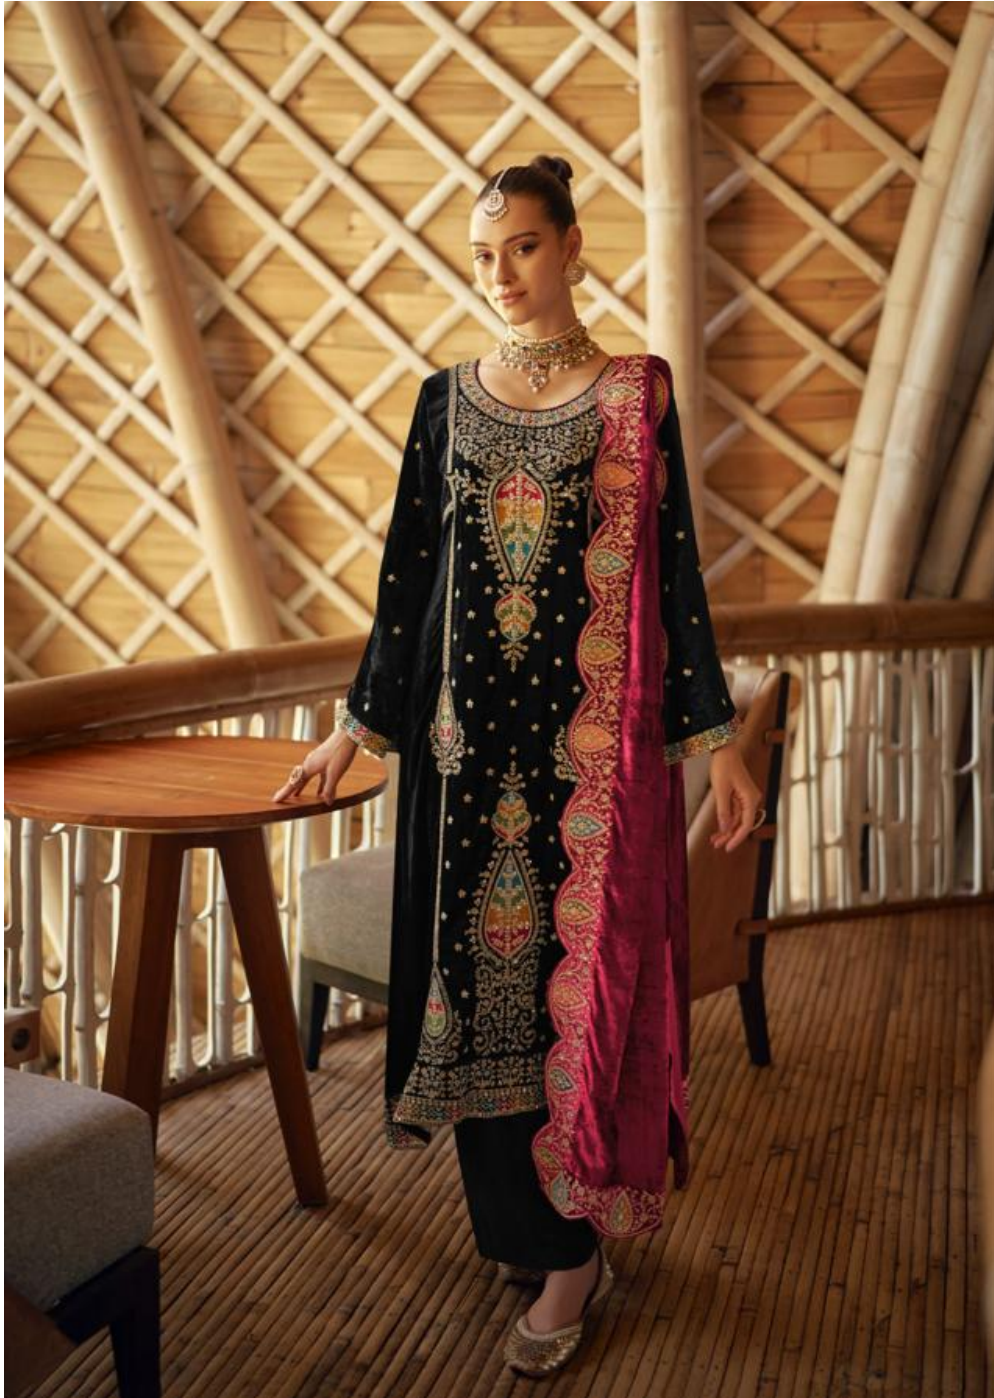

LAHAR - 34004