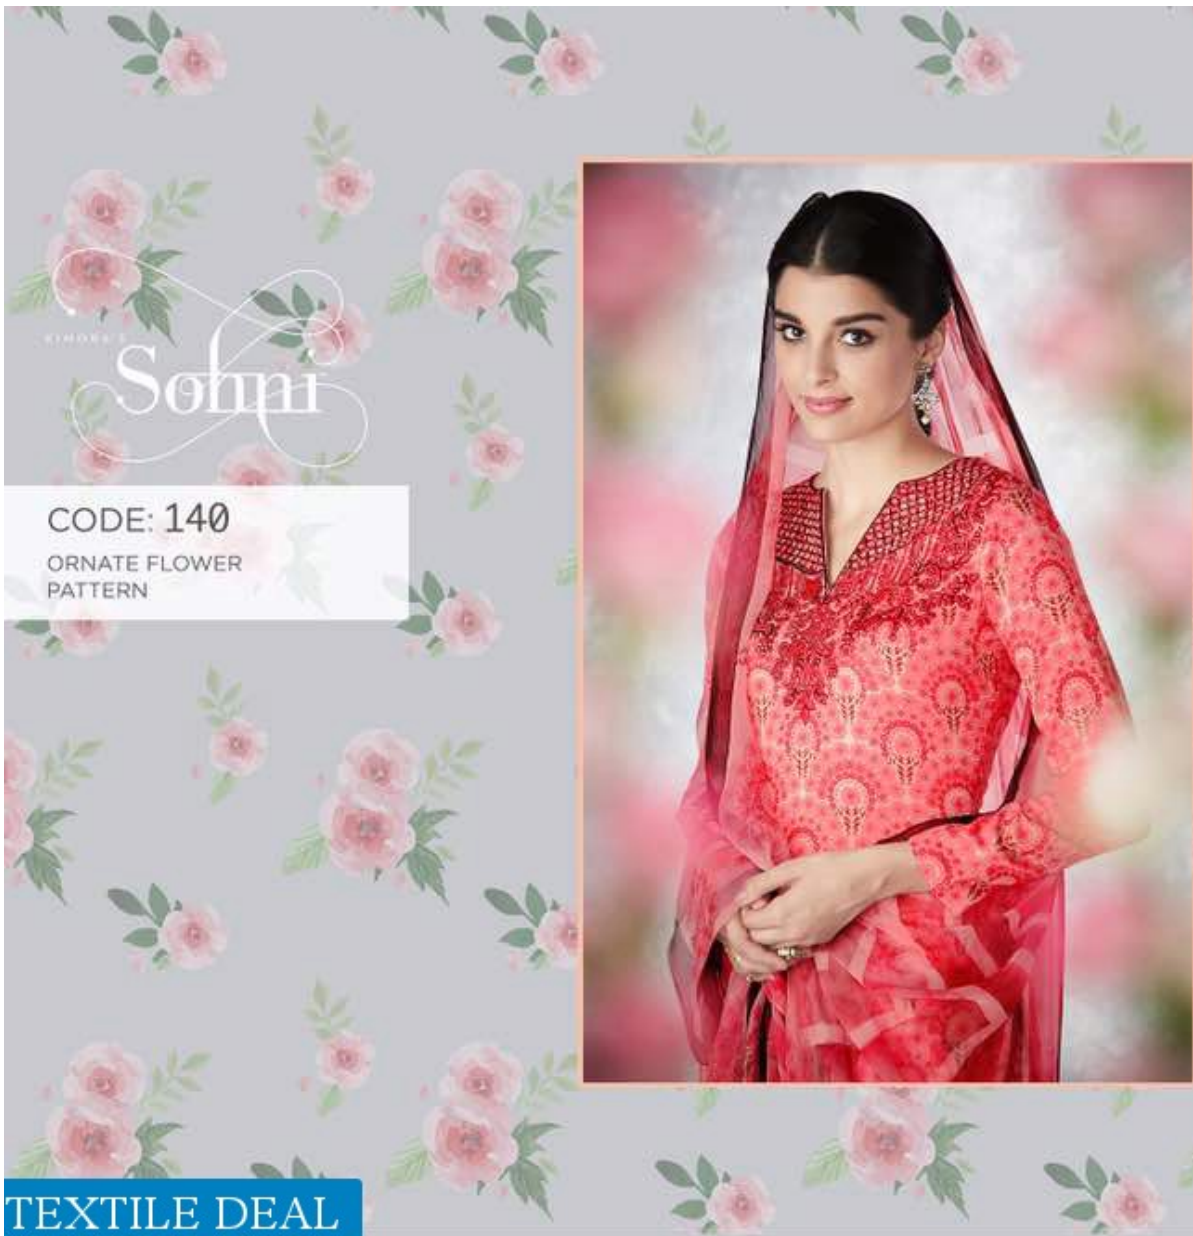

TEXTILE DEAL

KIMORA'S
Sohmi

CODE: 135
CREAM FLORAL
PATTERN

TEXTILE DEAL

KIMORA'S
Sohmi

CODE: 139
MANDALA INSPIRED
PATTERN

TEXTILE DEAL

SOHMA

CODE: 138

LUSH JAALI
PATTERN

TEXTILE DEAL

KIMORA'S
Sohmi

CODE:141
BLENDED FORMS
PATTERN

TEXTILE DEAL

KIMONO
Sohmi

CODE: 142
DAMASK MOTIF
PATTERN