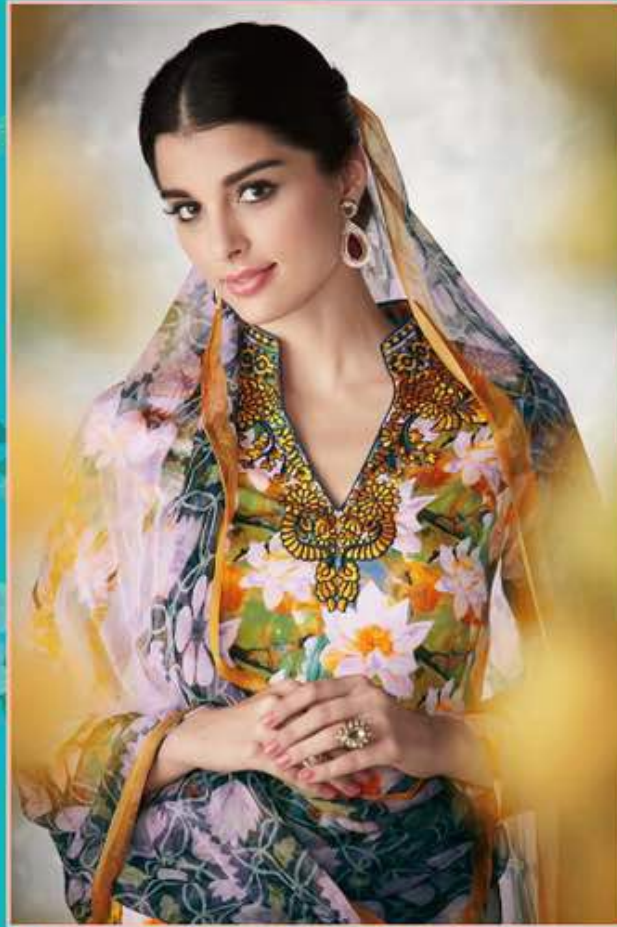

TEXTILE DEAL

KIMORA'S
Sohmi

CODE: 135
CREAM FLORAL
PATTERN

TEXTILE DEAL

KIMORA'S
Sohmi

CODE: 139
MANDALA INSPIRED
PATTERN

TEXTILE DEAL

SOHMA