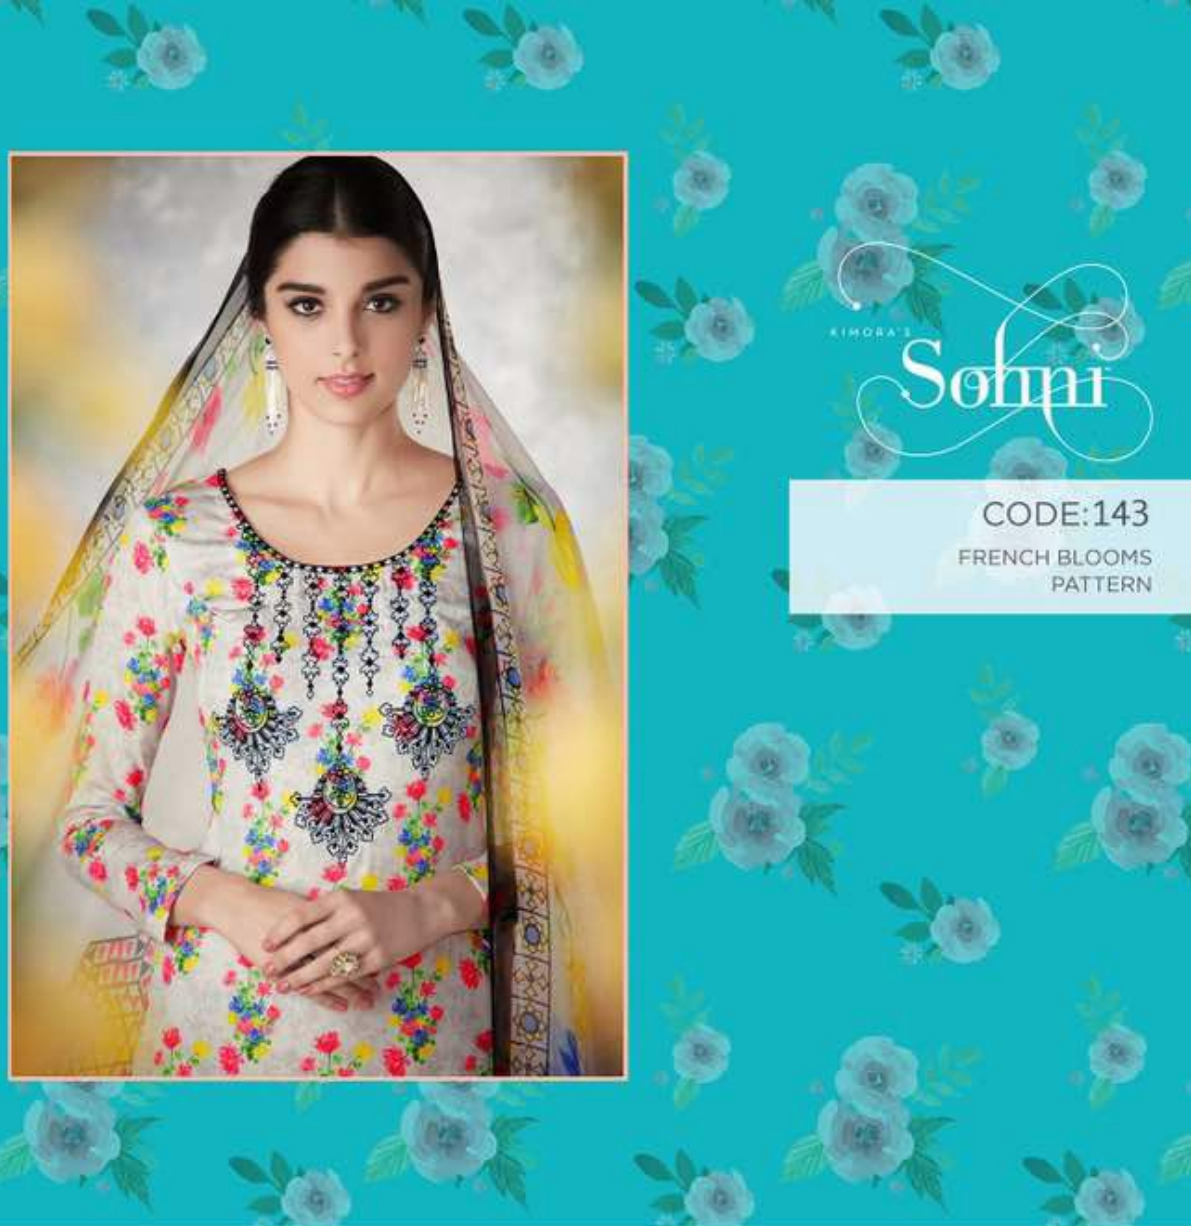

KIMORA'S
Sohmi

CODE:143
FRENCH BLOOMS
PATTERN

TEXTILE DEAL