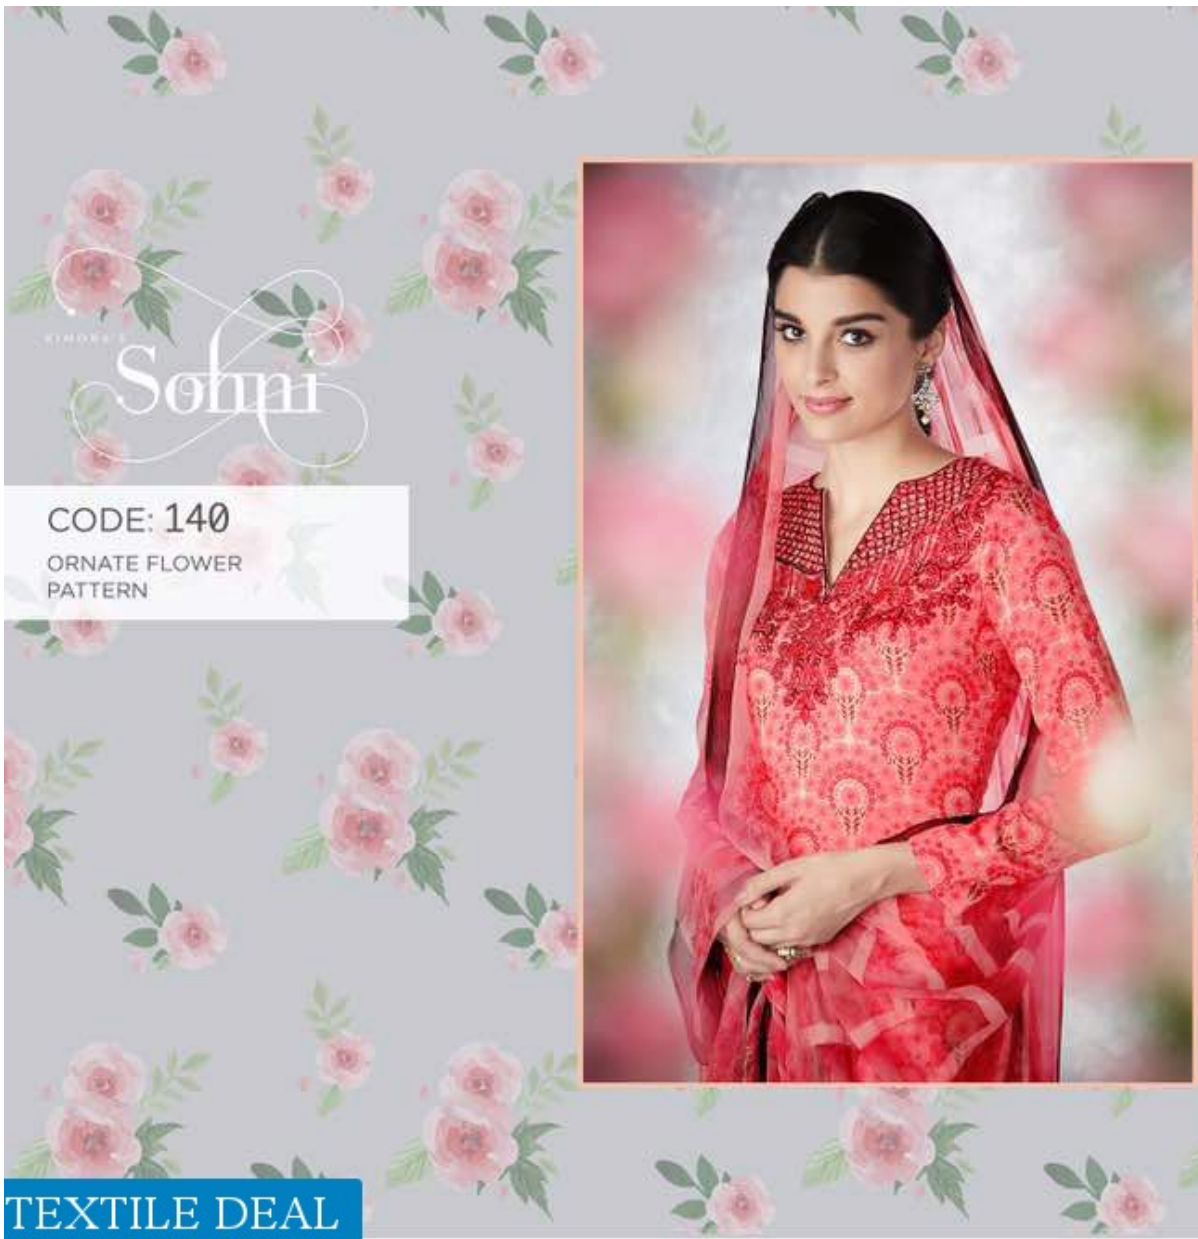

TEXTILE DEAL

KIMORA'S
Sohmi

CODE: 135
CREAM FLORAL
PATTERN

TEXTILE DEAL

KIMORA'S
Sohmi

CODE: 139
MANDALA INSPIRED
PATTERN

TEXTILE DEAL

TEXTILE DEAL

KIMONO
Sohmi

CODE: 138

LUSH JAALI
PATTERN

TEXTILE DEAL

KIMORA'S
Sohmi

CODE:141
BLENDED FORMS
PATTERN

TEXTILE DEAL

KIMONO
Sohmi