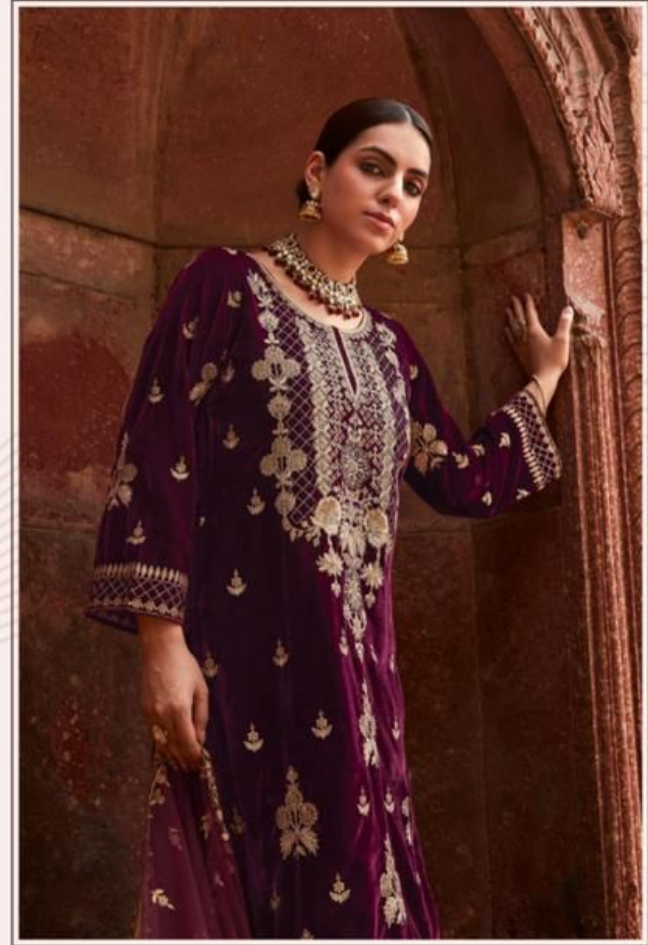

13004 | OWN YOUR LOOK