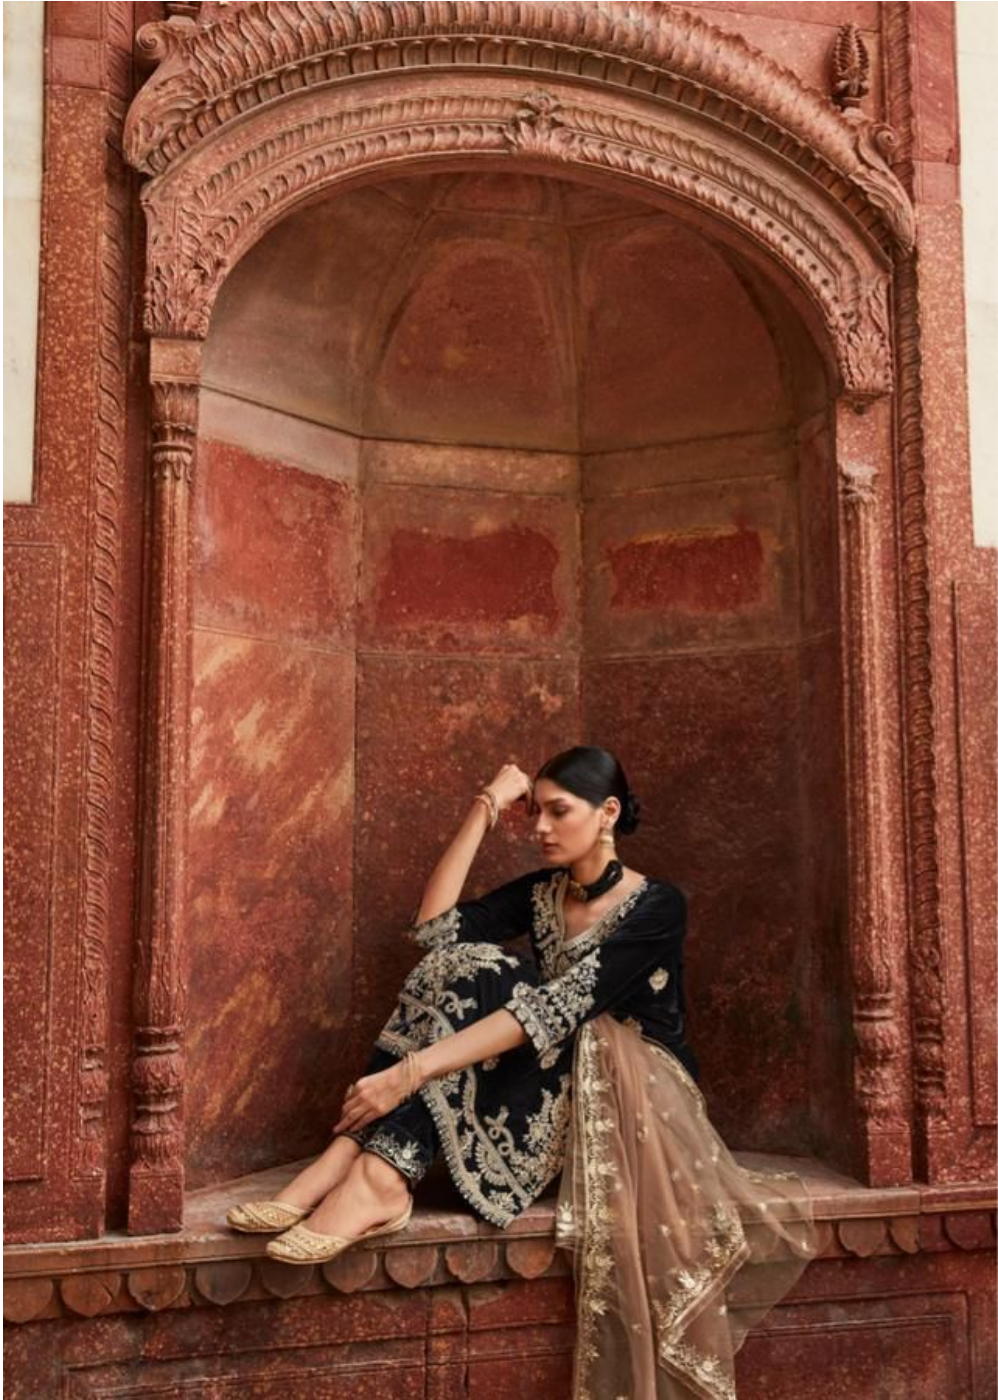

13005 | EMBRACING PLUSH VELVET