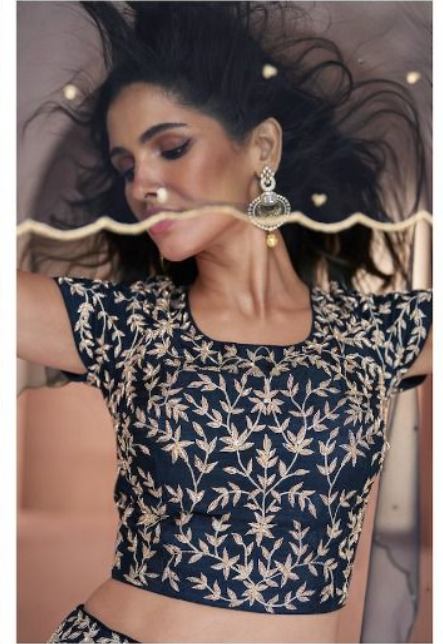

SAYURI®
— Designer

5310