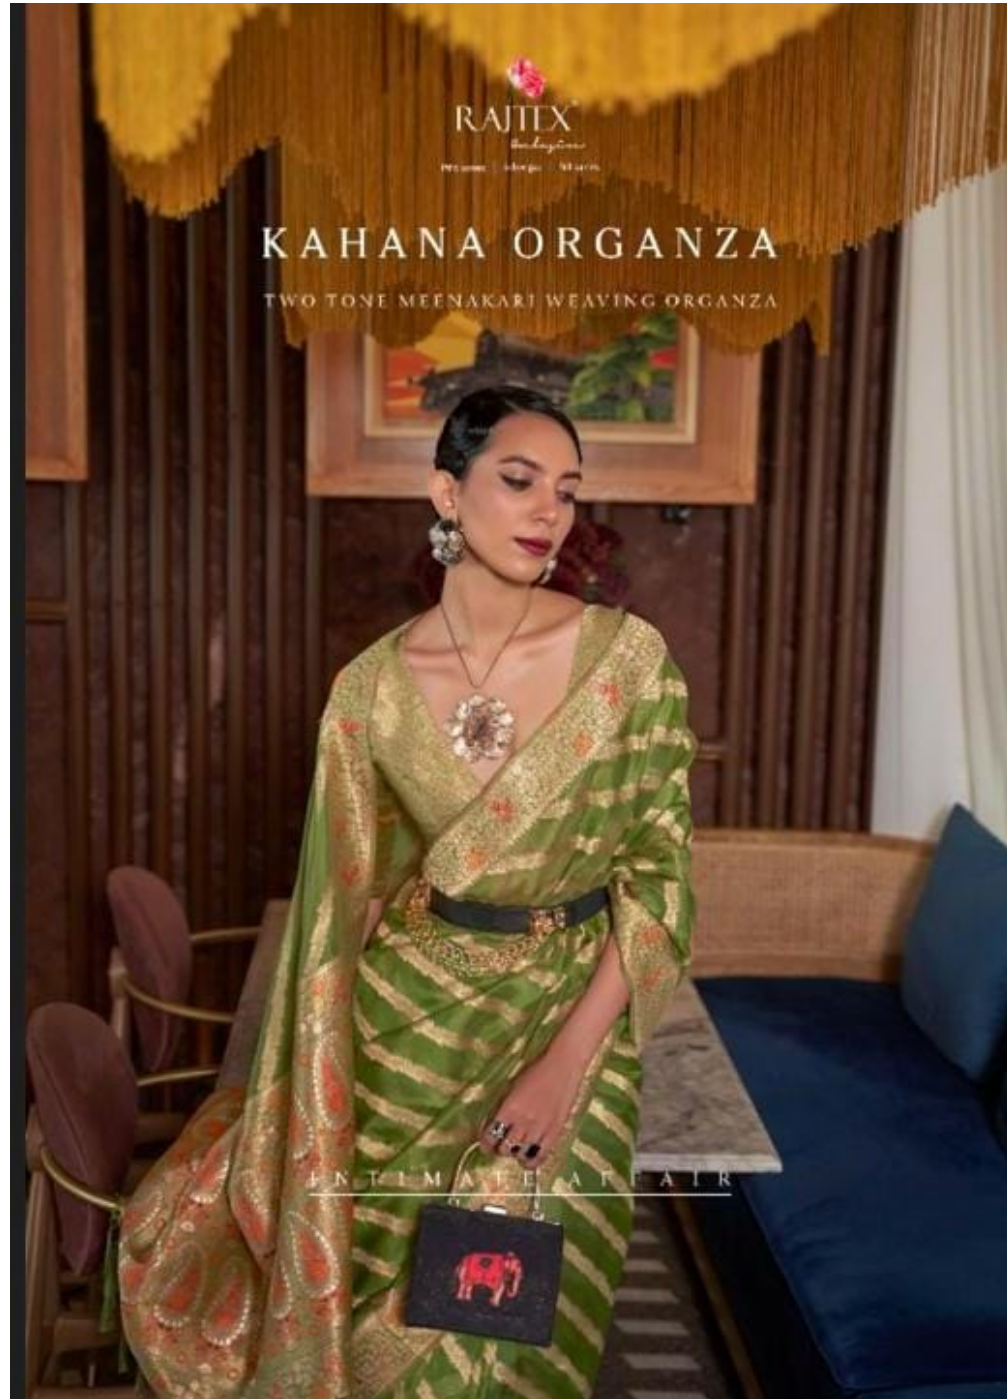

RAJTEX
Handloom
Weave | Design | Wear

KAHANA ORGANZA

TWO TONE MEENAKARI WEAVING ORGANZA

INTIMATE AFFAIR

RAJTEX
Organza
100% sarees | 100% organza | 100% sarees

KAHANA ORGANZA

TWO TONE MEENAKARI WEAVING ORGANZA 279003