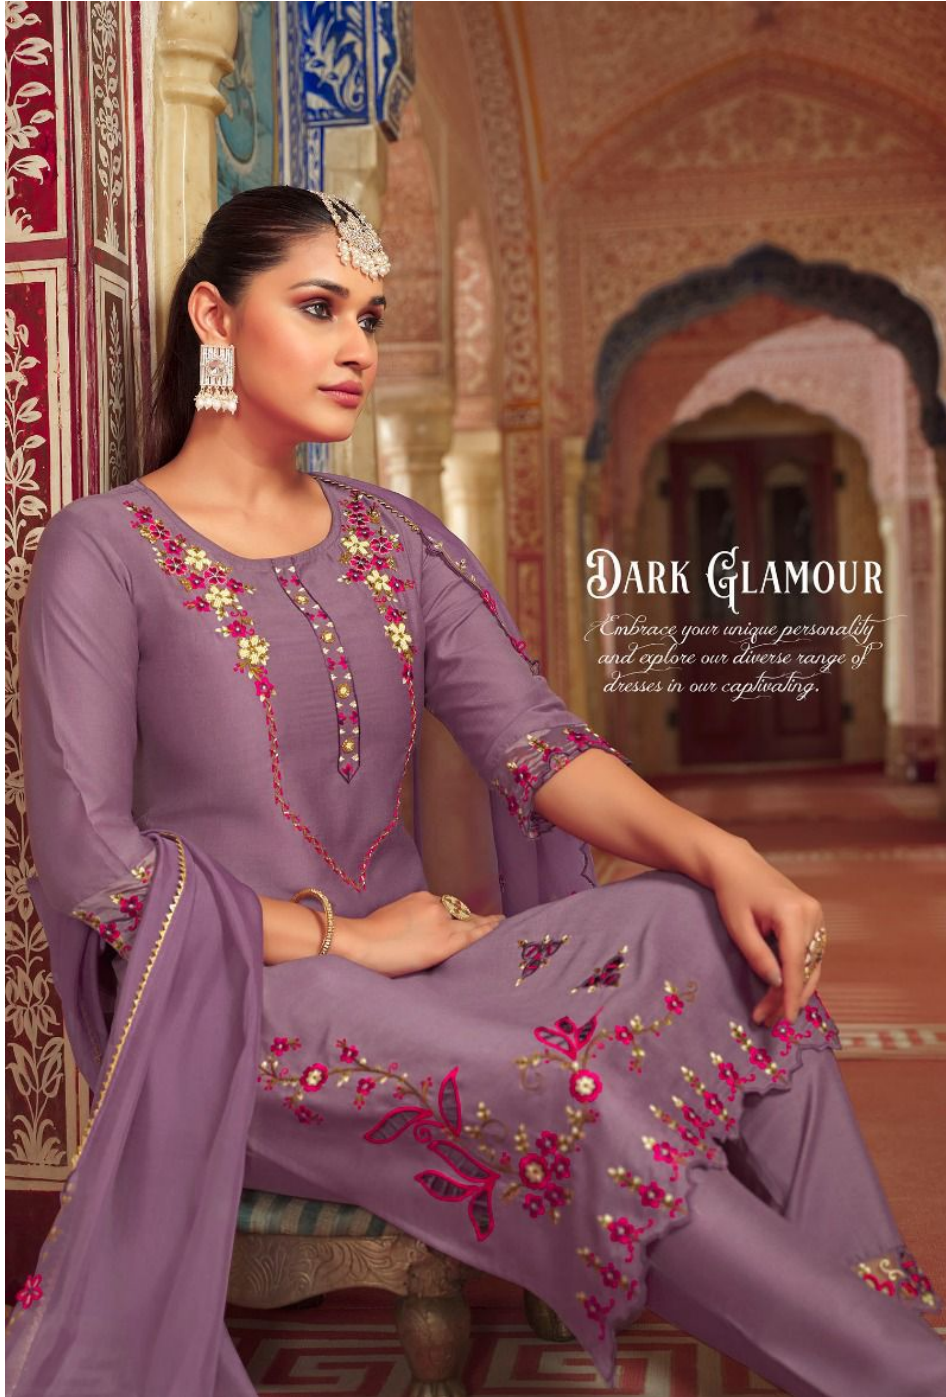

DARK GLAMOUR

*Embrace your unique personality
and explore our diverse range of
dresses in our captivating.*