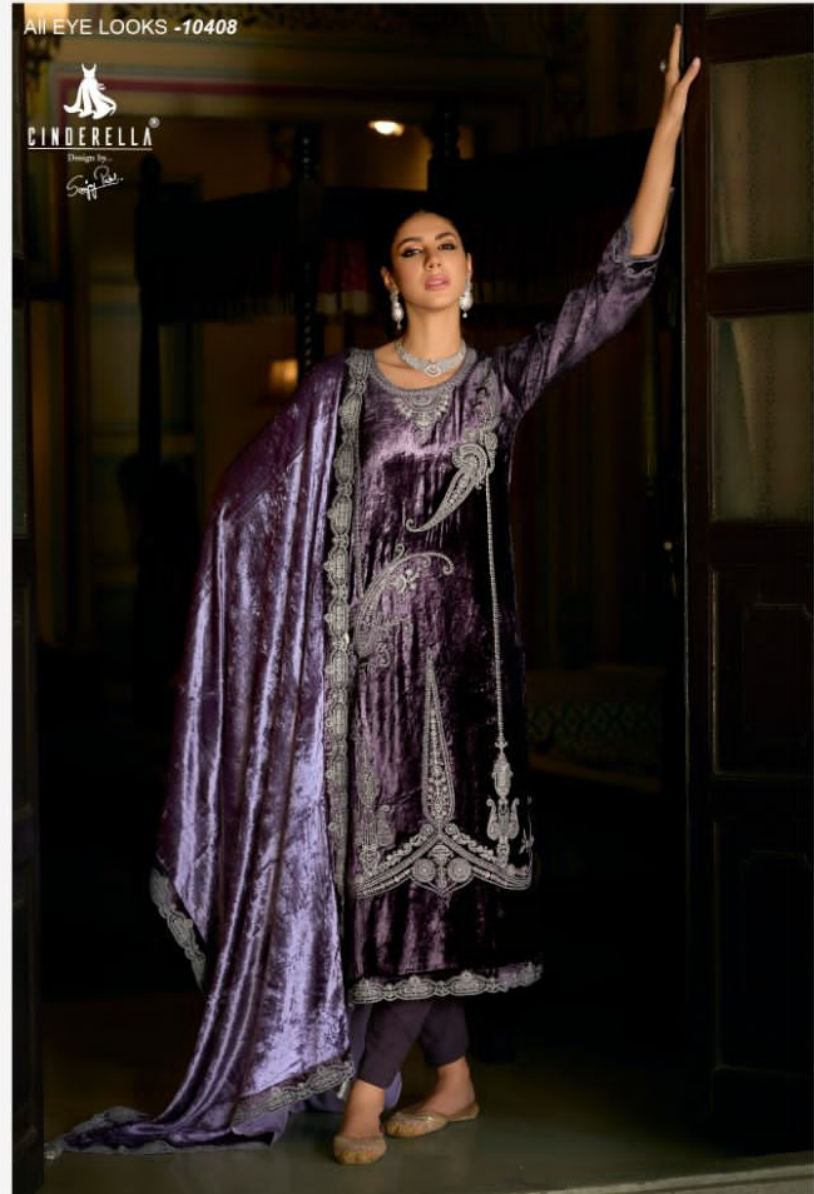

ALL EYE LOOKS -10408

CINDERELLA®
Design by...
Saffi

All EYE LOOKS -10408

CINDERELLA
Designed by
Saffi

ALL EYE LOOKS -10409

CINDERELLA[®]
Design by
Sally P. Kelly

CINDERELLA[®]
Design by
Safia Khan

ALL EYE LOOKS - 10409