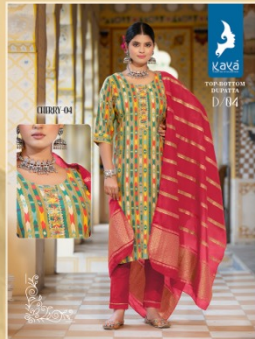

CHERRY-04

TYPE	TOP-BOTTOM-DUPATTA
TOP	CHANDERI MODAL PRINT WITH FOIL
BOTTOM	PURE SILK
DUPATTA	HEAVY CHANDERI JACQUARD

CHERRY⁴