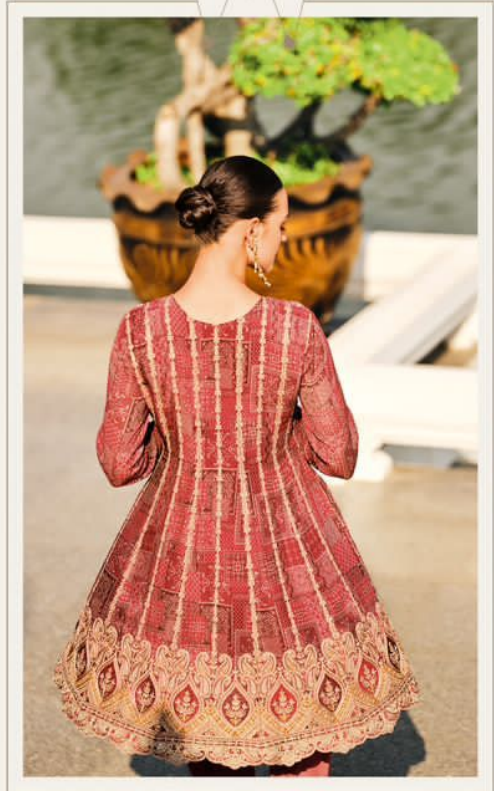

GULL JEE

Fashionista

JOYFUL 1015

GULL JEE

POWERFUL 1012

Give more power to your fashion senses with this vibrant GREEN combination dress!

WONDERFUL

1014