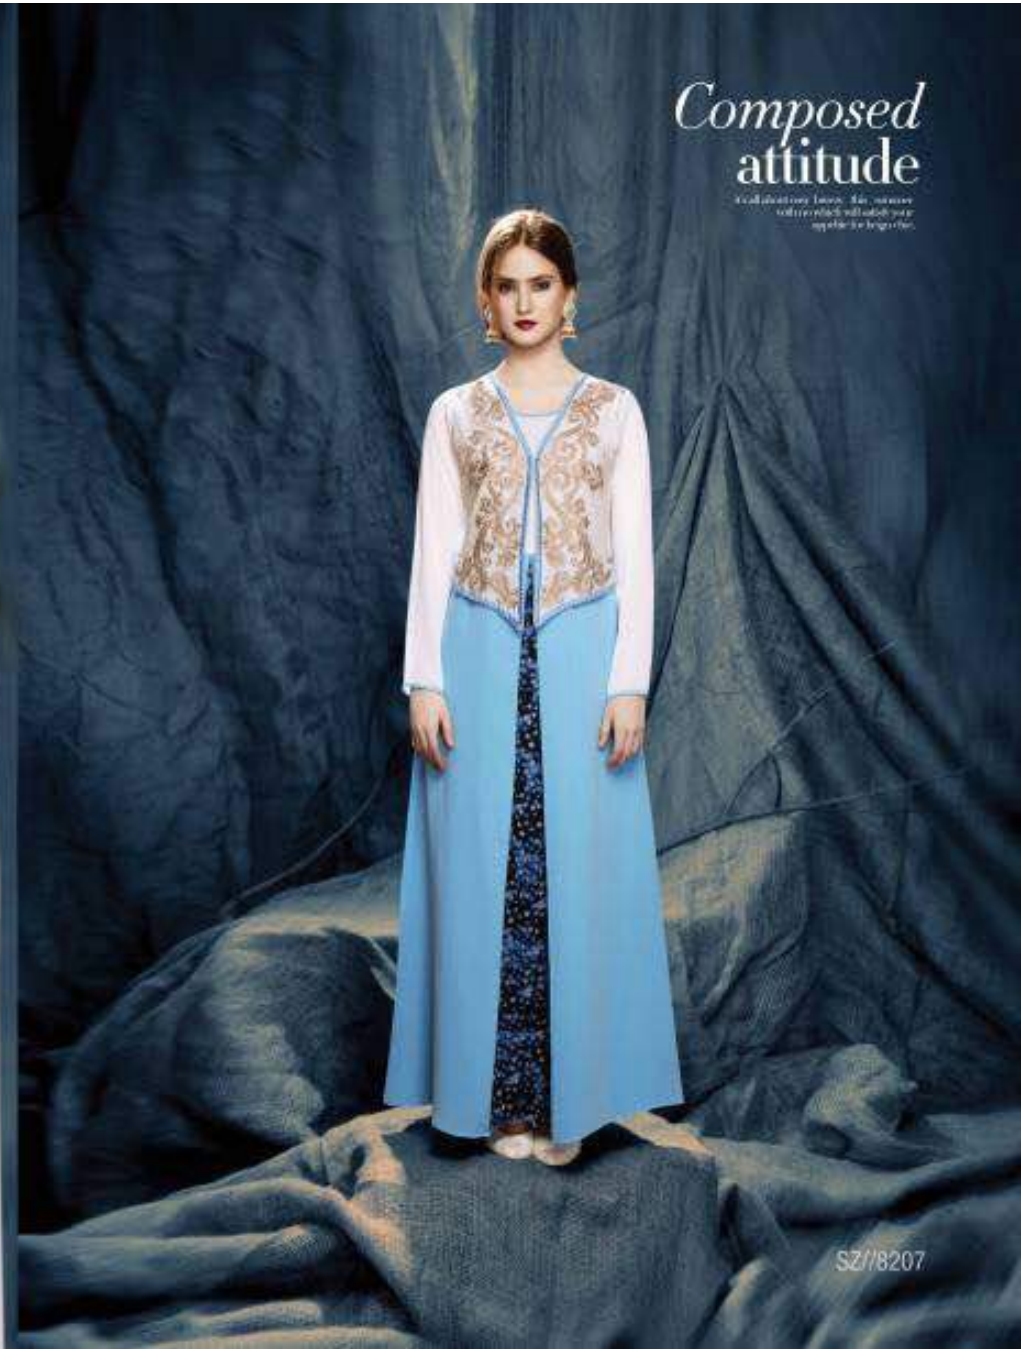

*Composed
attitude*

SZ/18207