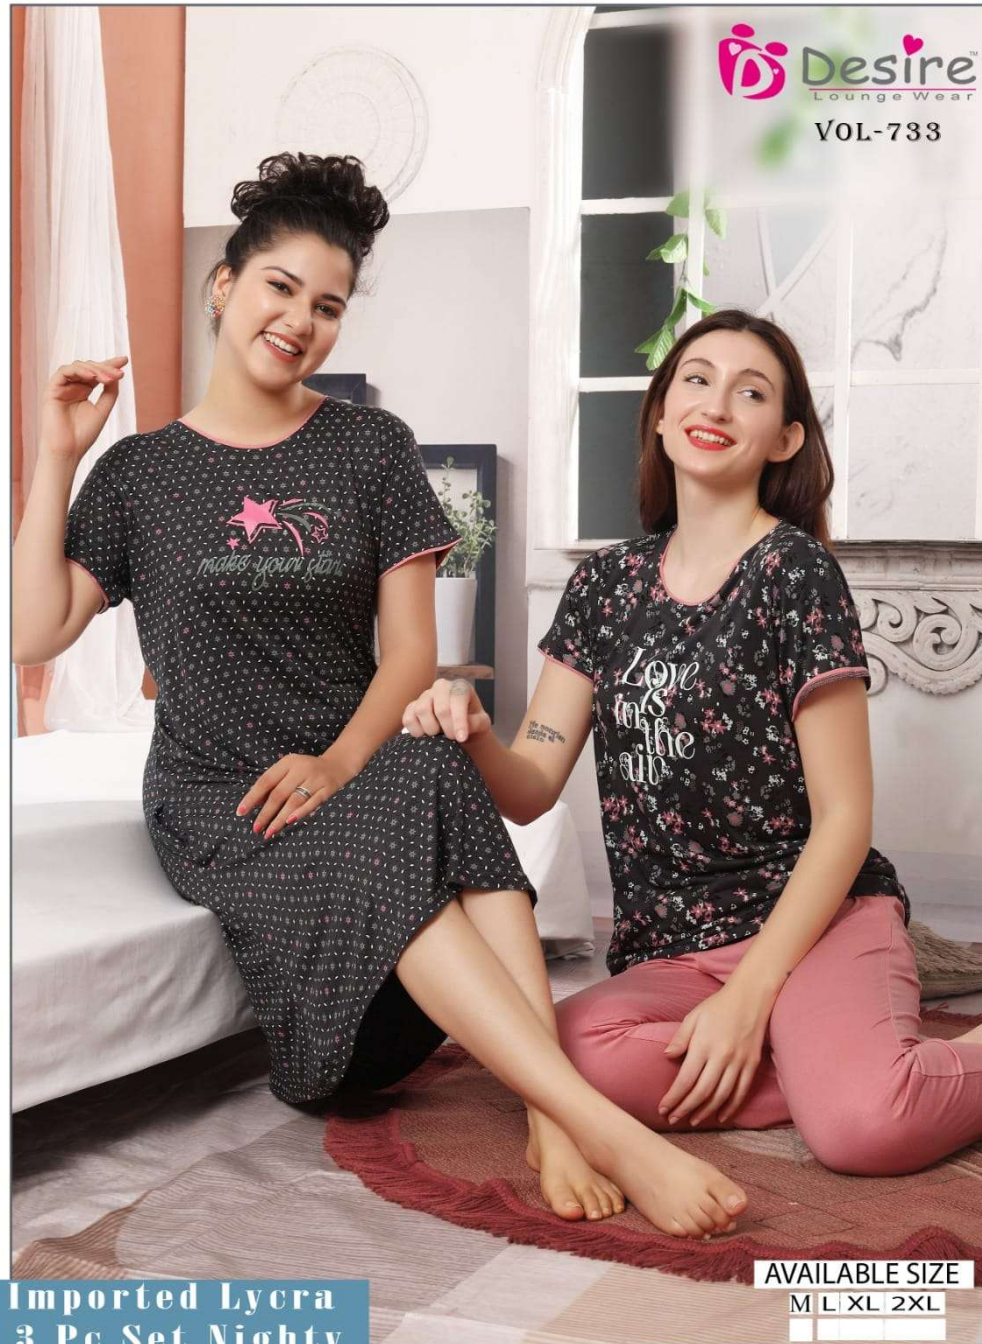

VOL-733

**Imported Lycra
3 Pc Set Nighty**

AVAILABLE SIZE

M | L | XL | 2XL

 **Desire™**
Lounge Wear

VOL-733

**Imported Lycra
3 Pc Set Nighty**

AVAILABLE SIZE