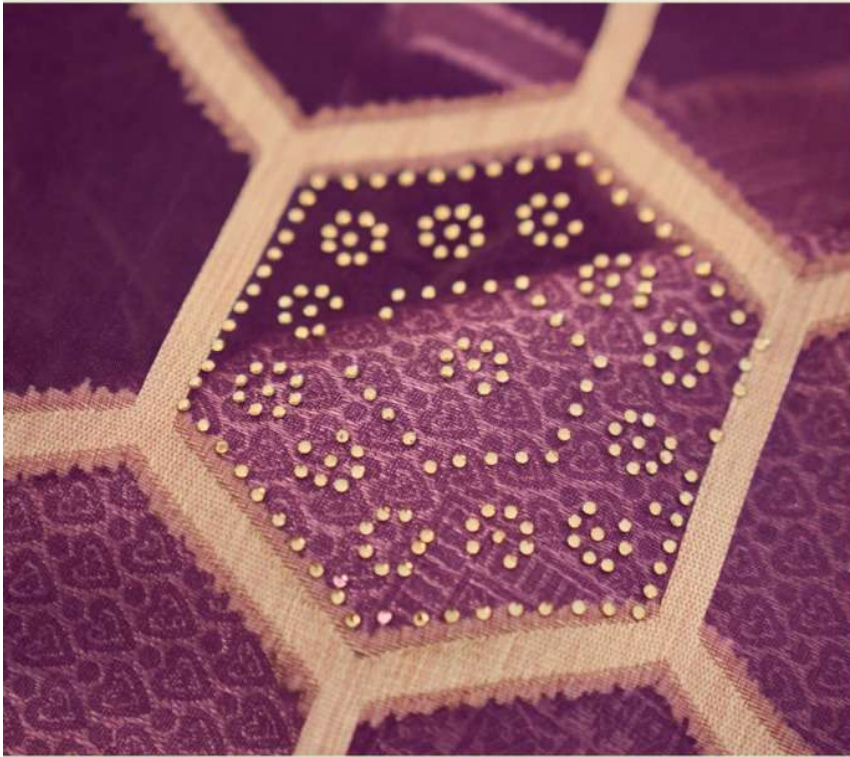

5D  
DESIGNER

TANA BANA VOL-4

DASHING IN A GLANCE

DN/119

DN/120

DN/121

DN/122

DN/123

DN/124

DN/119

DN/120

DN/121

DN/122

DN/123

DN/124