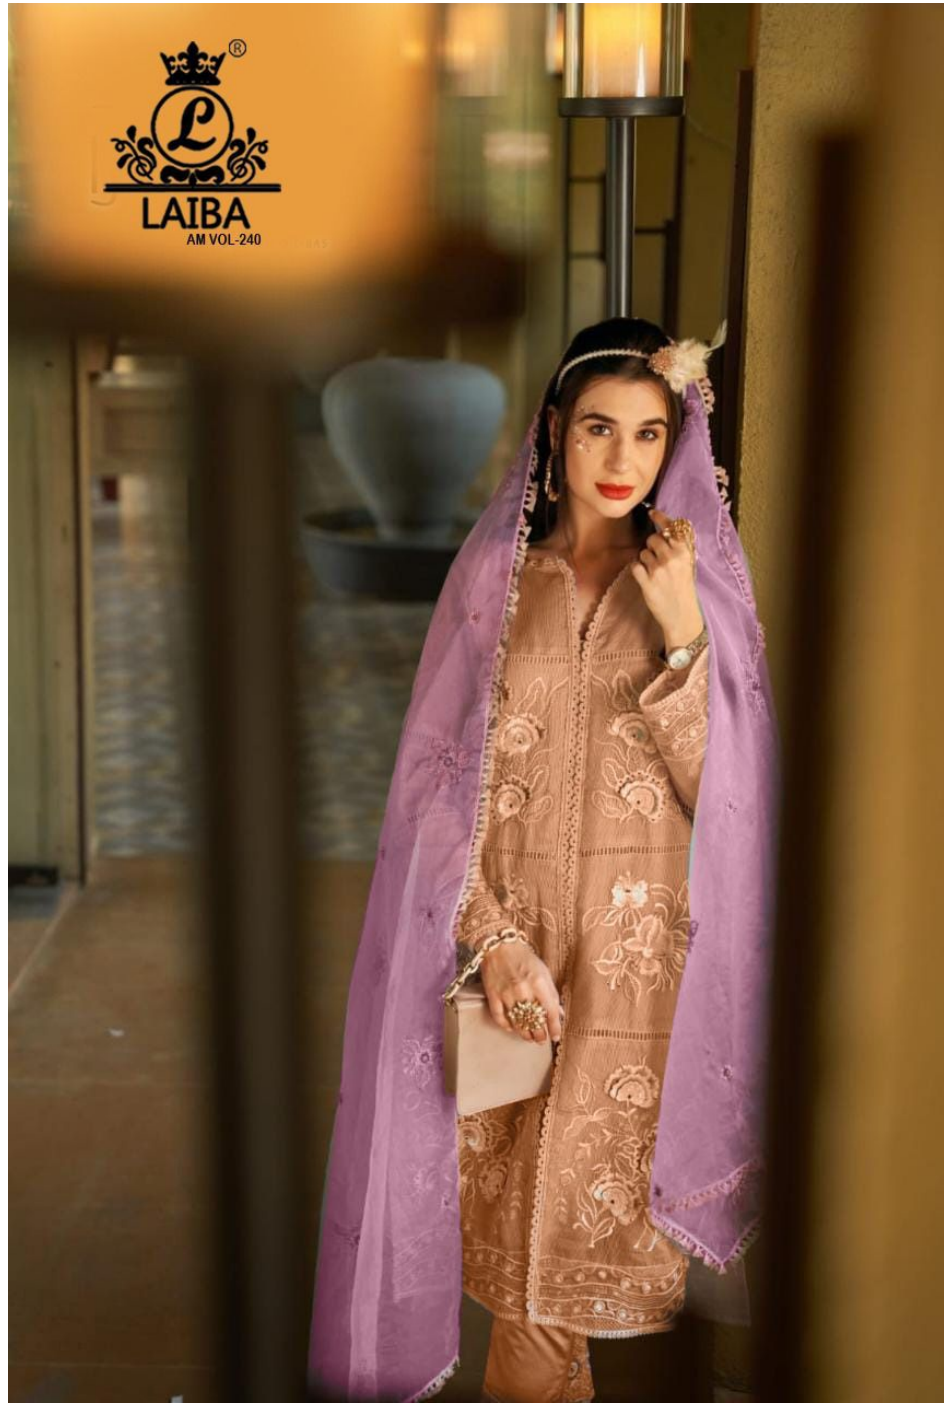

LAIBA
AM VOL-240

LAIBA
AM VOL-240

LAIBA
AM VOL-240

LAIBA
AM VOL-240

LAIBA
AM VOL-240

LAIBA
AM VOL-240

LAIBA
AM VOL-240

VOL-240

FABRICS DETAILS

TOP:-PURE GEORGETTE
BOTTOM:-PURE COTTON SARTIN STREACHABLE
SIZE:-XXL

CARE INSTRUCTIONS

DRY CLEAN RECOMMENDED
DO NOT USE ANY TYPE OF BLEACH OR STAIN REMOVING CHEMICALS
WASH & SOAK COLORED & WHITE FABRICS SEPARATELY
DO NOT OVER EXPOSE DAMP FABRIC TO STRONG SUNLIGHT
IRON AT MODERATE TEMPERATURE