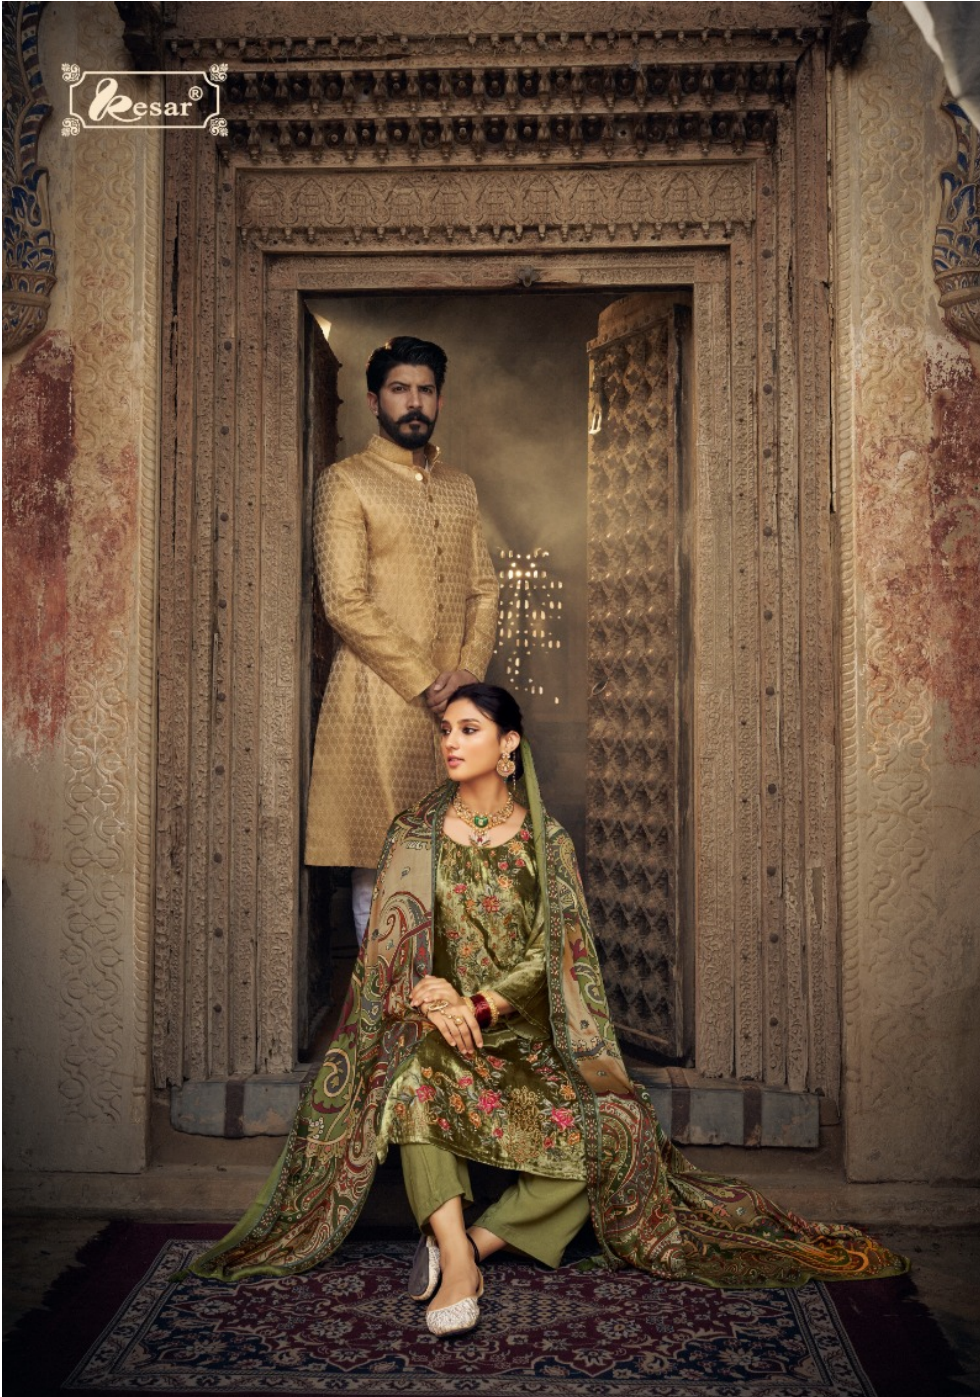

# Gulfam 'E' Hassan

VISCOSE VELVET LUXURY COLLECTION

186 001

186 002

186 003

186 004

ELEGANCE EMBRACE STYL! STEP OUT IN STYLE THIS SEASON. A BORN CLASSIC BEAUTY PASSION

Resar®

*this traditional hue gets a whole new look*  
**STYLISH**

Let your beauty transcend time with our timeless collection and exquisite designs to adorn you in elegance and elevate you to a pedestal of immortal beauty and style.

Resar®

ELEGANCE EMBRACE STYLISH GODDES FOR DREAMS THE IMPRESSION FACTOR THIS SEASON BEAUTY

186 001

kesar®

186 004

Kesar®

186 002