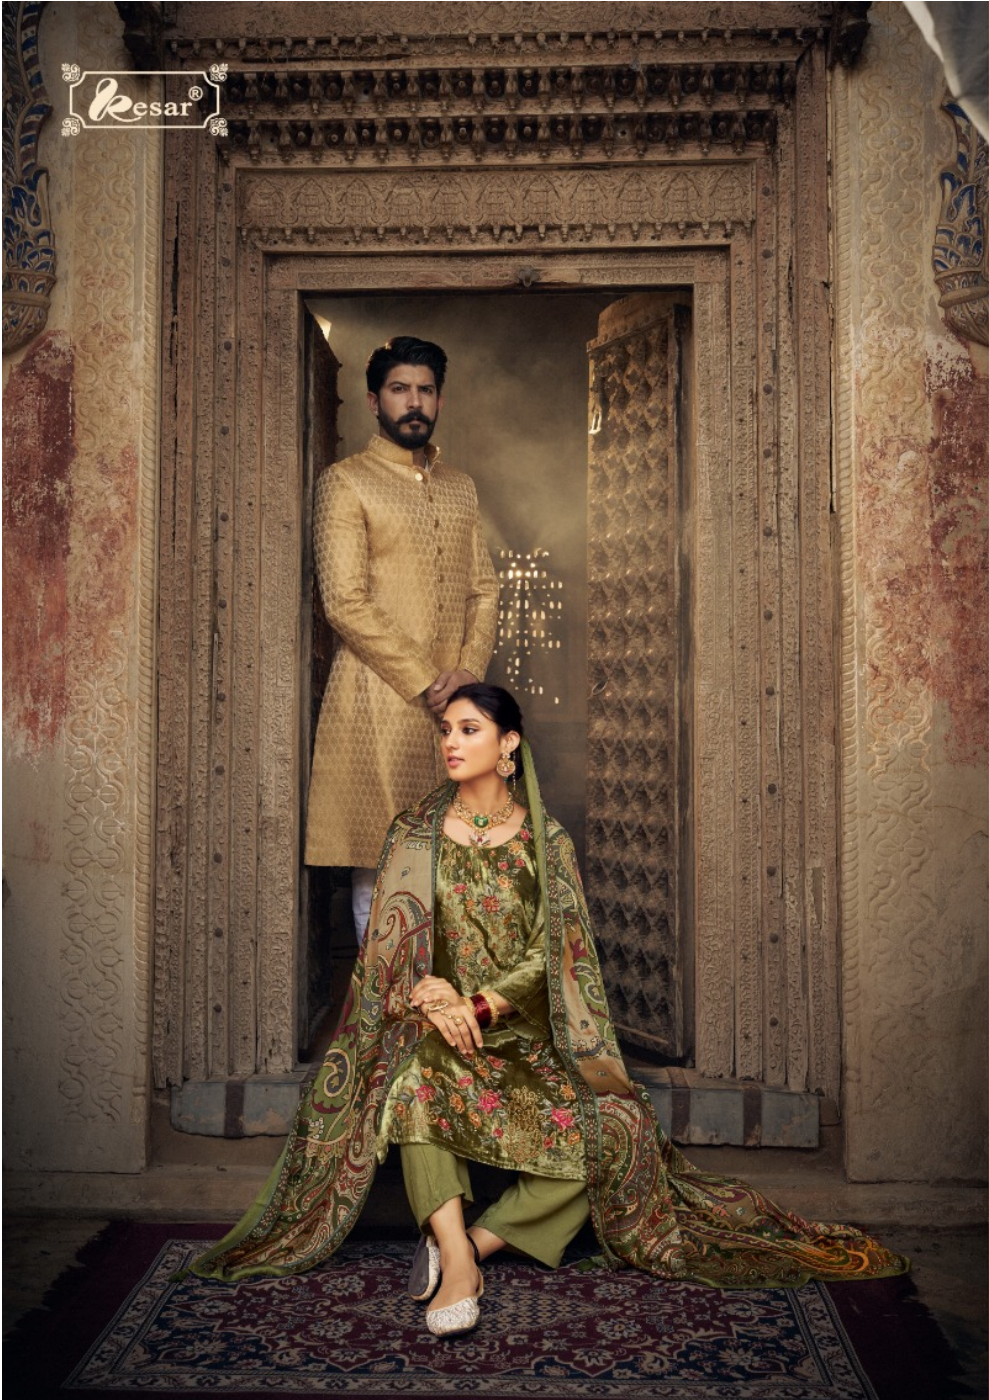

Gulfam 'E' Hassan

VISCOSE VELVET LUXURY COLLECTION

186 001

186 002

186 003

186 004

ELEGANCE EMBRACE STYL! STEP OUT IN STYLE THIS SEASON. A BORN CLASSIC BEAUTY PASSION

Resar®

Resar®

ELEGANCE EMBRACE STYLISH GODDES FOR DREAMS THE IMPRESSION FACTOR THIS SEASON BEAUTY

186 001

kesar®

186 004

Kesar®

186 002