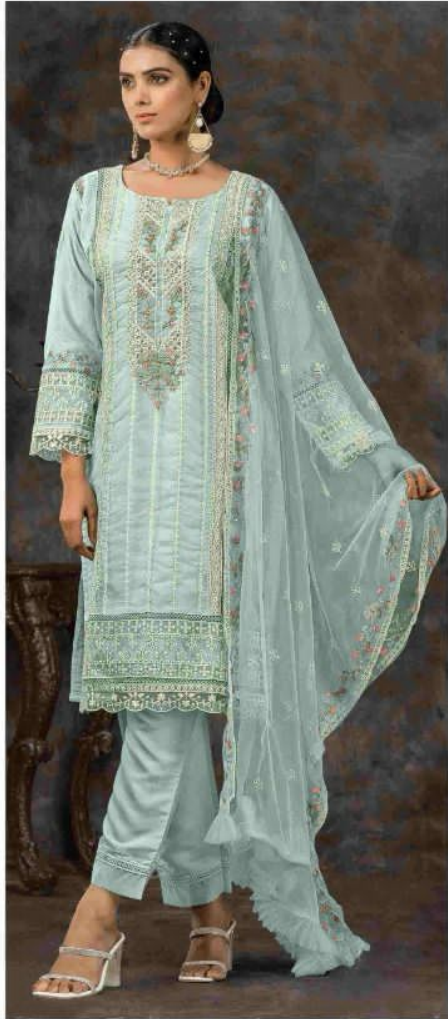

CN-833

Fepic®

CRAFTED NEEDLE®
A PRODUCT BY **Fepic**®

:_Fepic

:_Fb.com/Fepic11