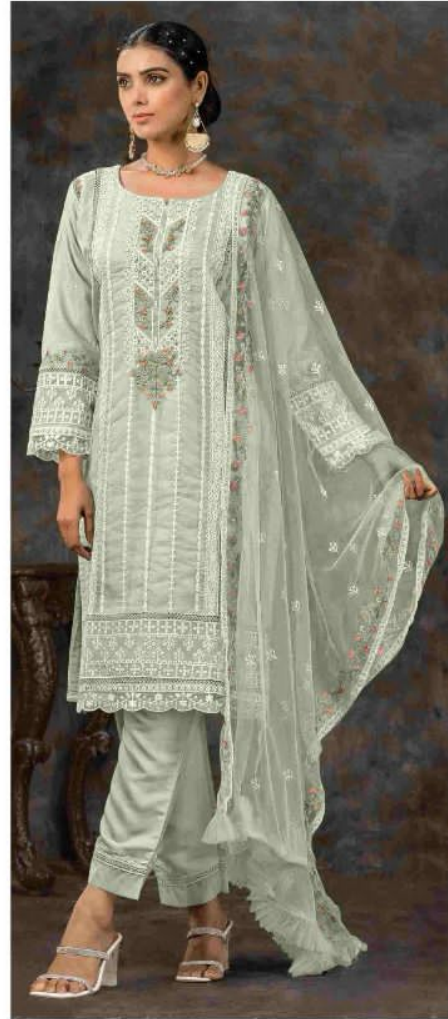

CN-833 C

Fepic®

CRAFTED NEEDLE®
A PRODUCT BY **Fepic**®

:_Fepic

:_Fb.com/Fepic11