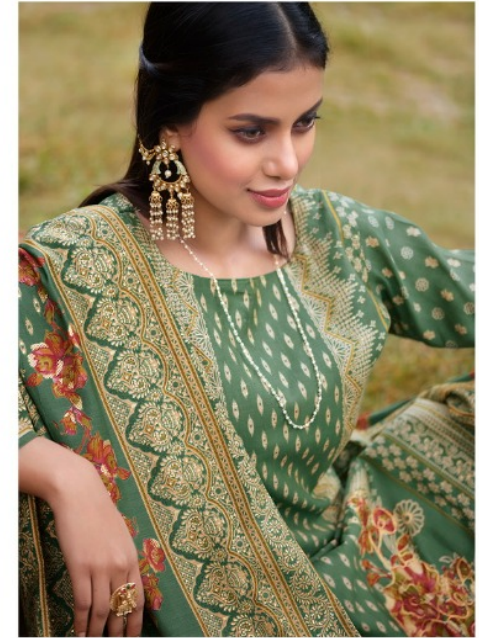

BelliZa®
Designer Studio

STYLE CODE _831-007