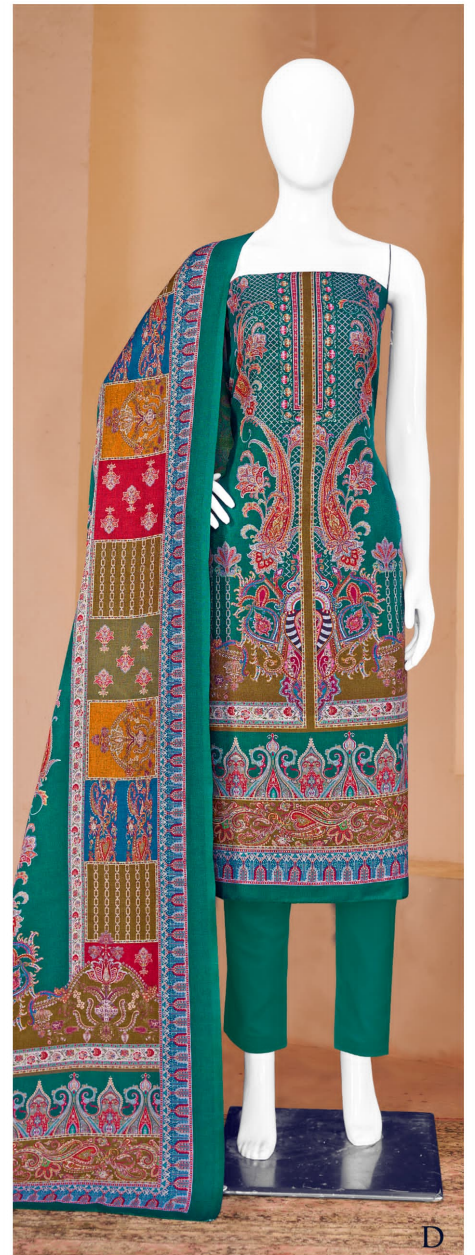

Bipson[®]

DECENT SAFARI

D.NO.2348

Bipson[®]

DECENT SAFARI

TOP :- PURE VISCOSE PASHMINA DIGITAL PRINT

BOTTOM :- PURE VISCOSE PASHMINA DYED

D.NO.2348-A

DUPATTA :- PURE VISCOSE PASHMINA DIGITAL PRINT

Bipson®

DECENT SAFARI

TOP :- PURE VISCOSE PASHMINA DIGITAL PRINT

BOTTOM :- PURE VISCOSE PASHMINA DYED

D.NO.2348-C

DUPATTA :- PURE VISCOSE PASHMINA DIGITAL PRINT

Gipson[®]

DECENT SAFARI

TOP :- PURE VISCOSE PASHMINA DIGITAL PRINT

BOTTOM :- PURE VISCOSE PASHMINA DYED

D.NO.2348-B

DUPATTA :- PURE VISCOSE PASHMINA DIGITAL PRINT

Bipson®

DECENT SAFARI

TOP :- PURE VISCOSE PASHMINA DIGITAL PRINT

BOTTOM :- PURE VISCOSE PASHMINA DYED D.NO.2348-D

DUPATTA :- PURE VISCOSE PASHMINA DIGITAL PRINT

Gipson®

A

B

DECENT SAFARI
D.NO.2348

C