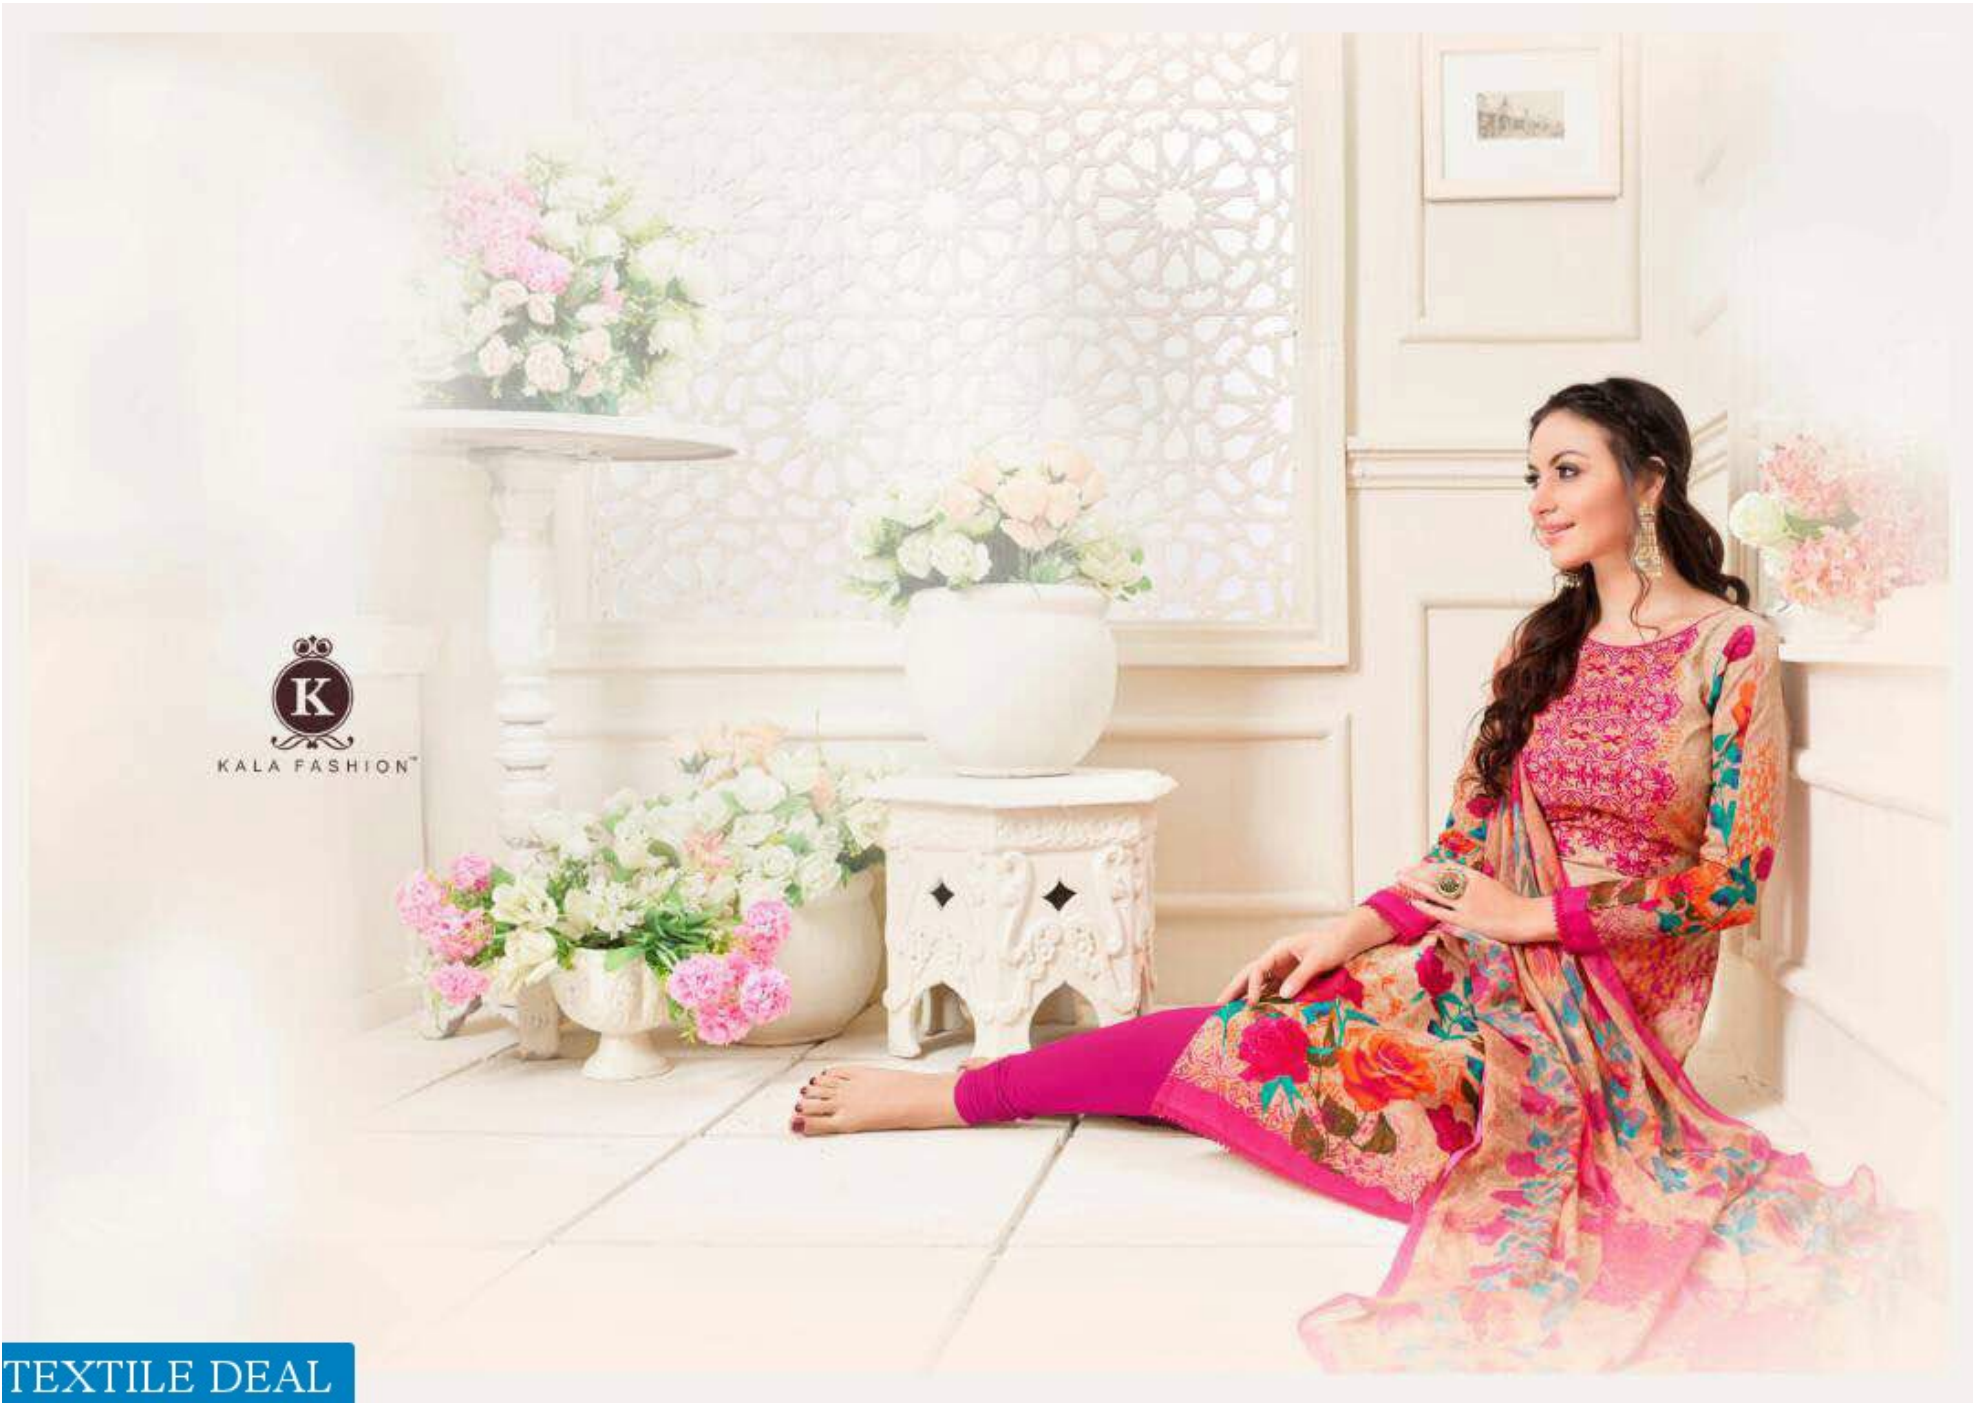

TEXTILE DEAL