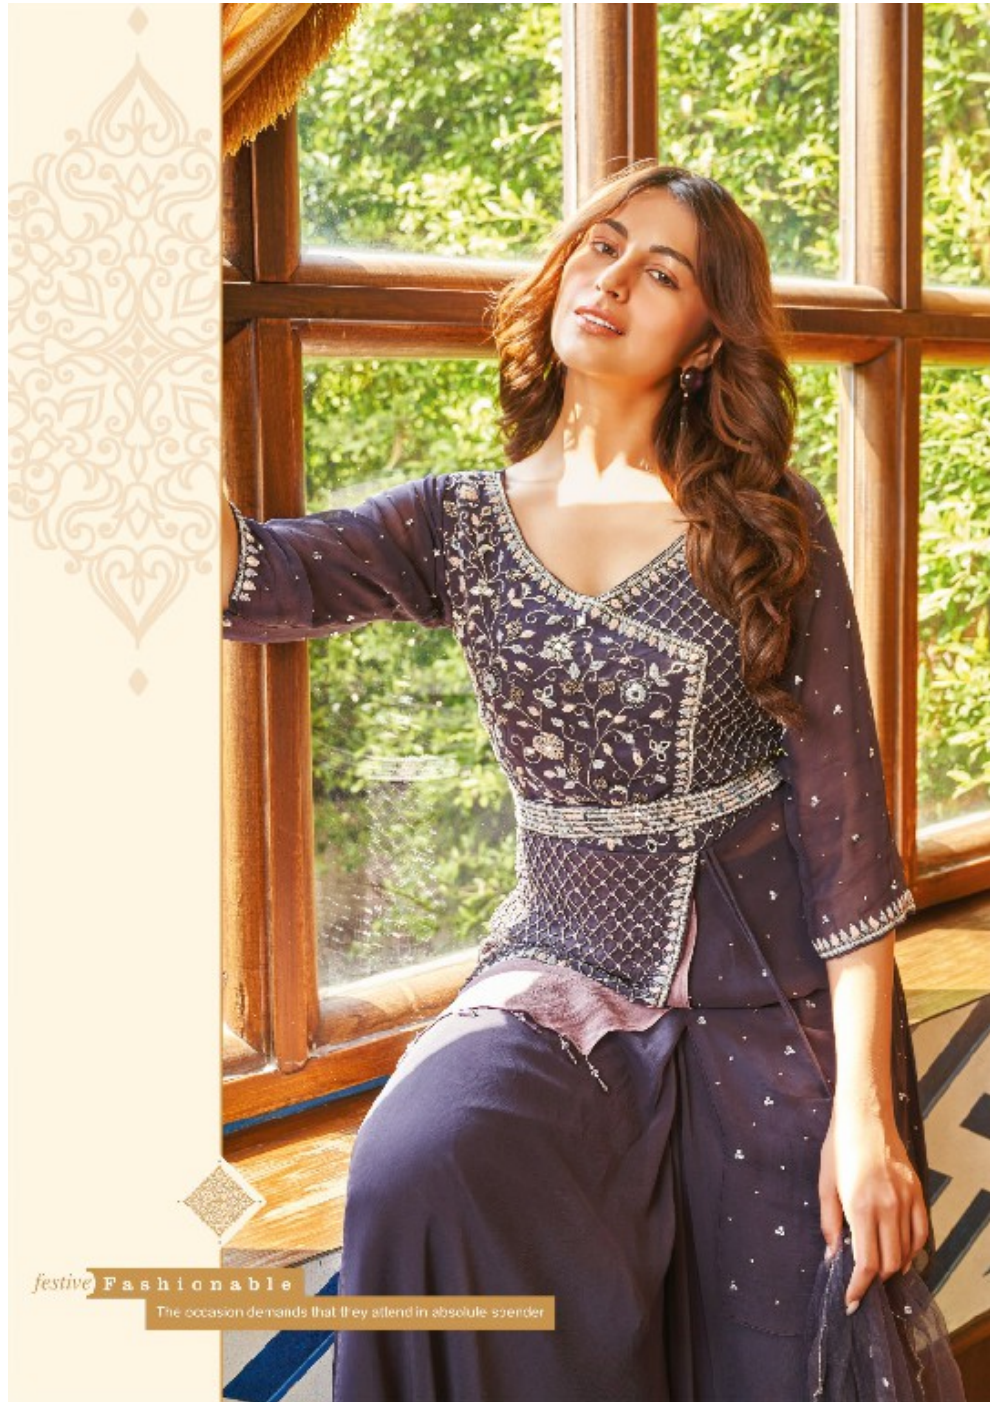

festive Fashionable

The occasion demands that they attend in absolute splendor