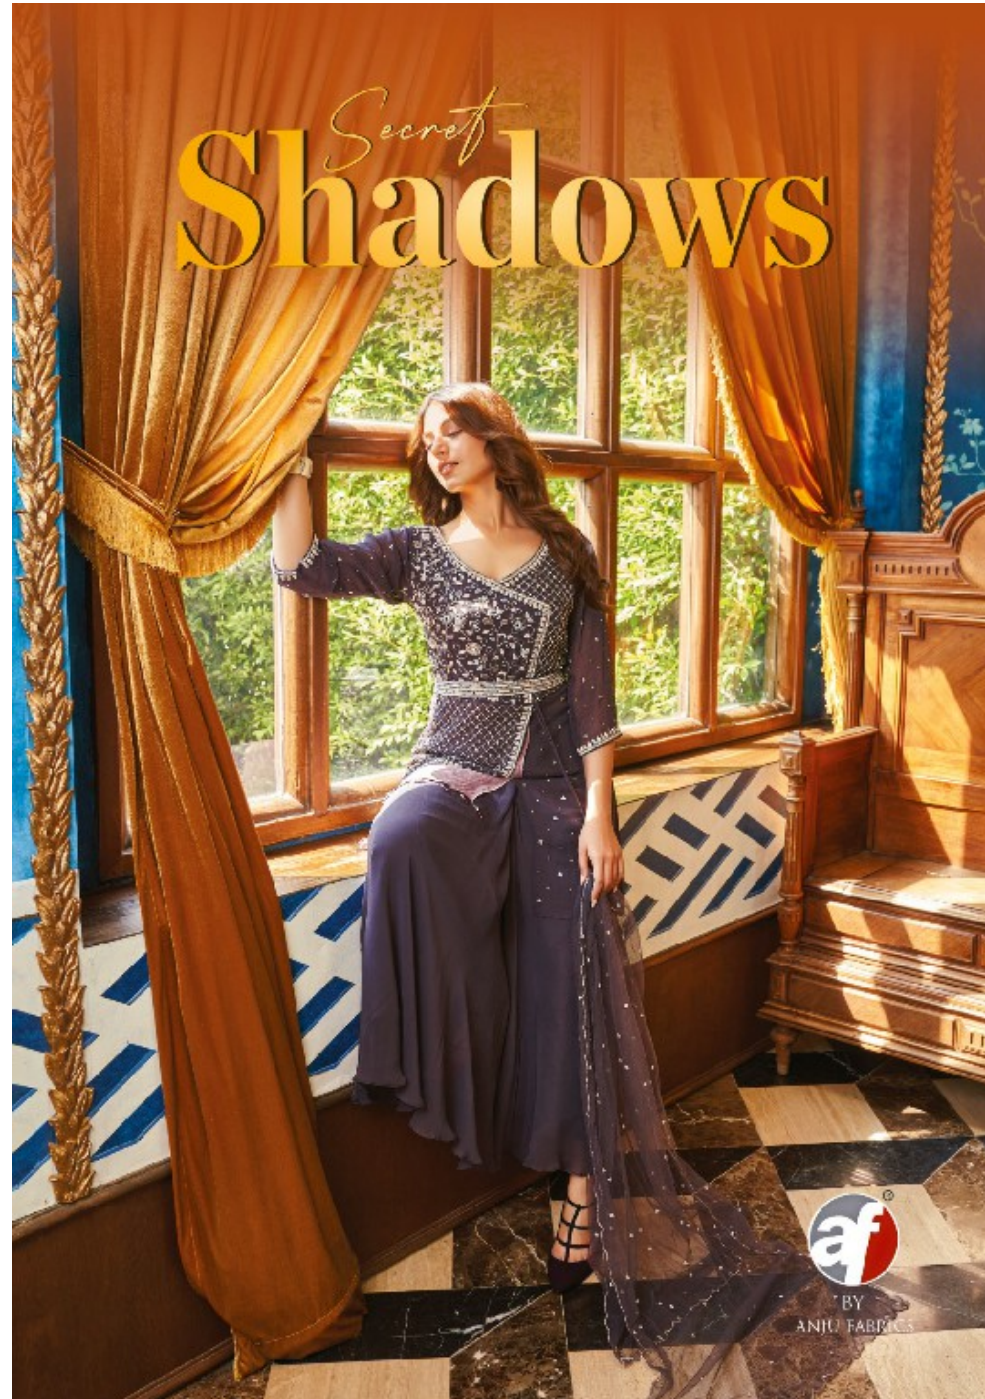

# *Secret* Shadows

BY  
ANJU FABRICS

af  
BY  
ANEEL FABRICS

SS 7252

BY  
ANJU FABRICS

**Delight** *festive*

season: shades explore the mystic beauty of petals in cool

WORLDWIDE