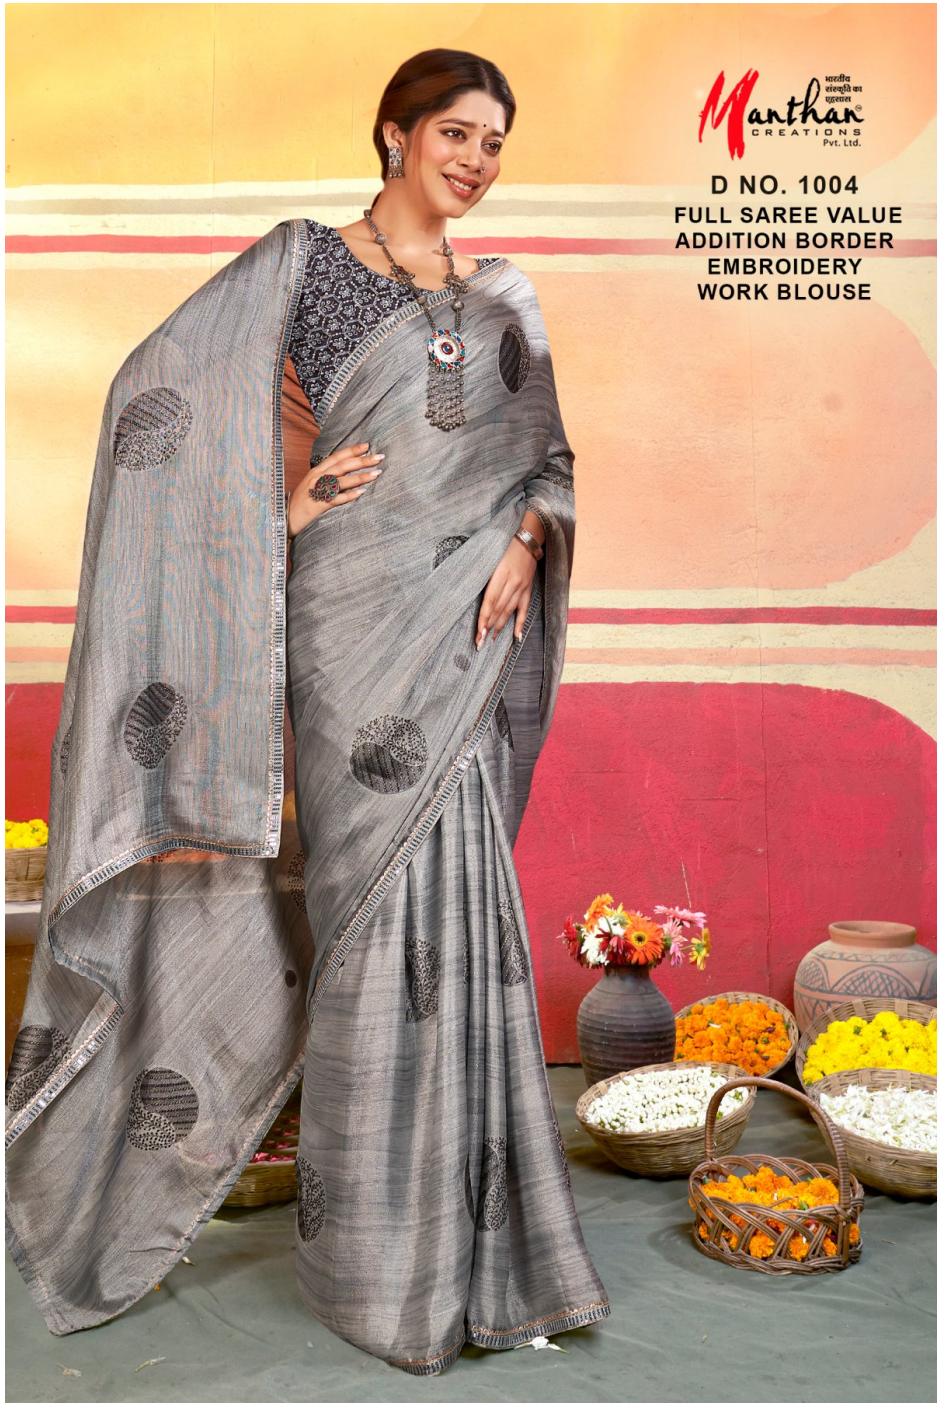

Manthan
CREATIONS
Pvt. Ltd.

**D NO. 1004
FULL SAREE VALUE
ADDITION BORDER
EMBROIDERY
WORK BLOUSE**