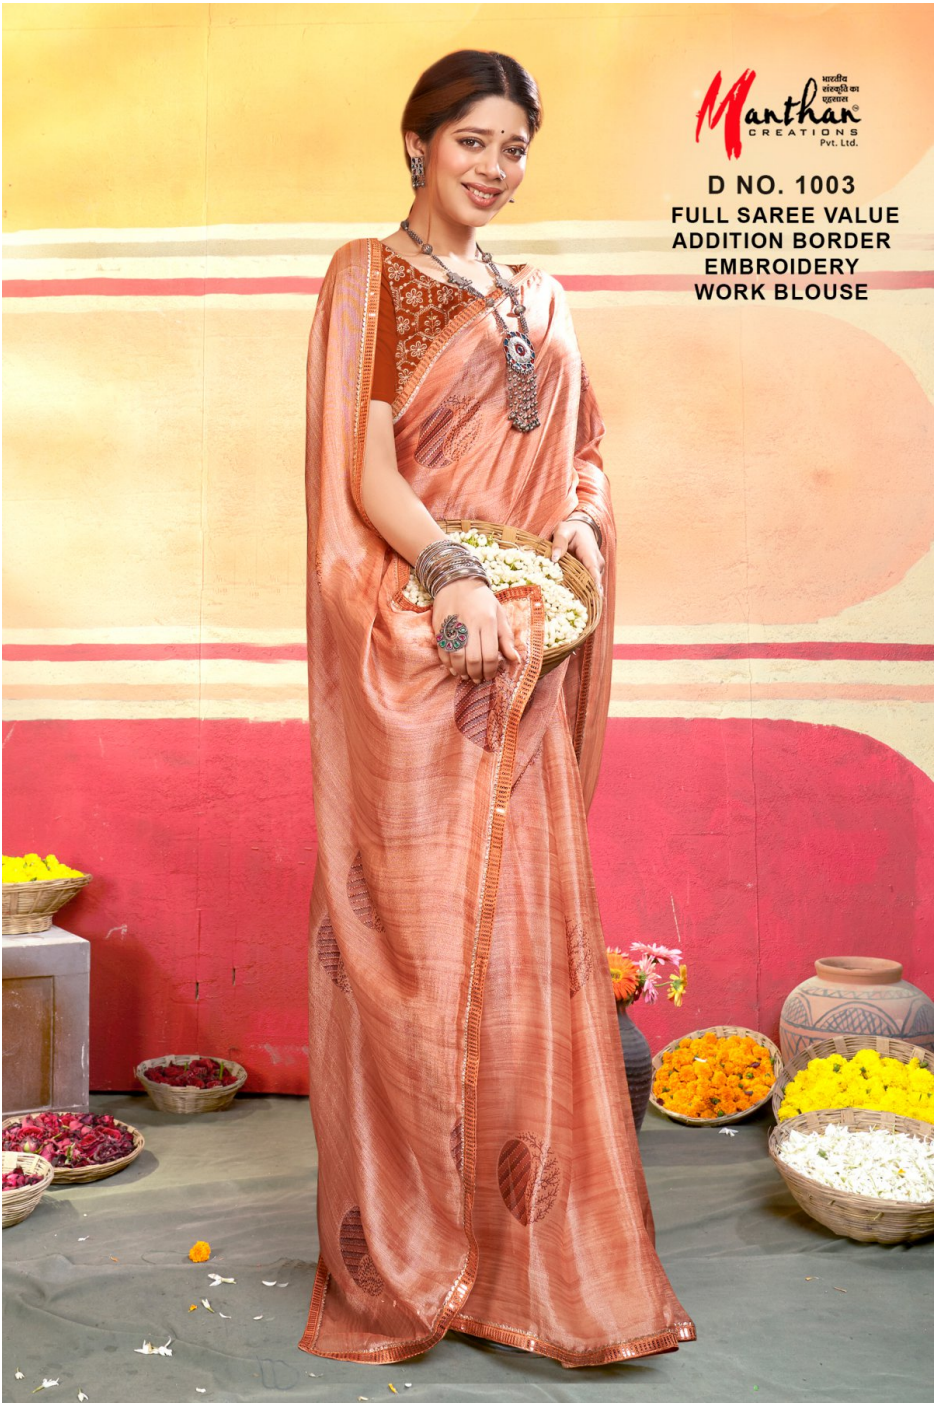

Manthan
CREATIONS
Pvt. Ltd.

**D NO. 1003
FULL SAREE VALUE
ADDITION BORDER
EMBROIDERY
WORK BLOUSE**