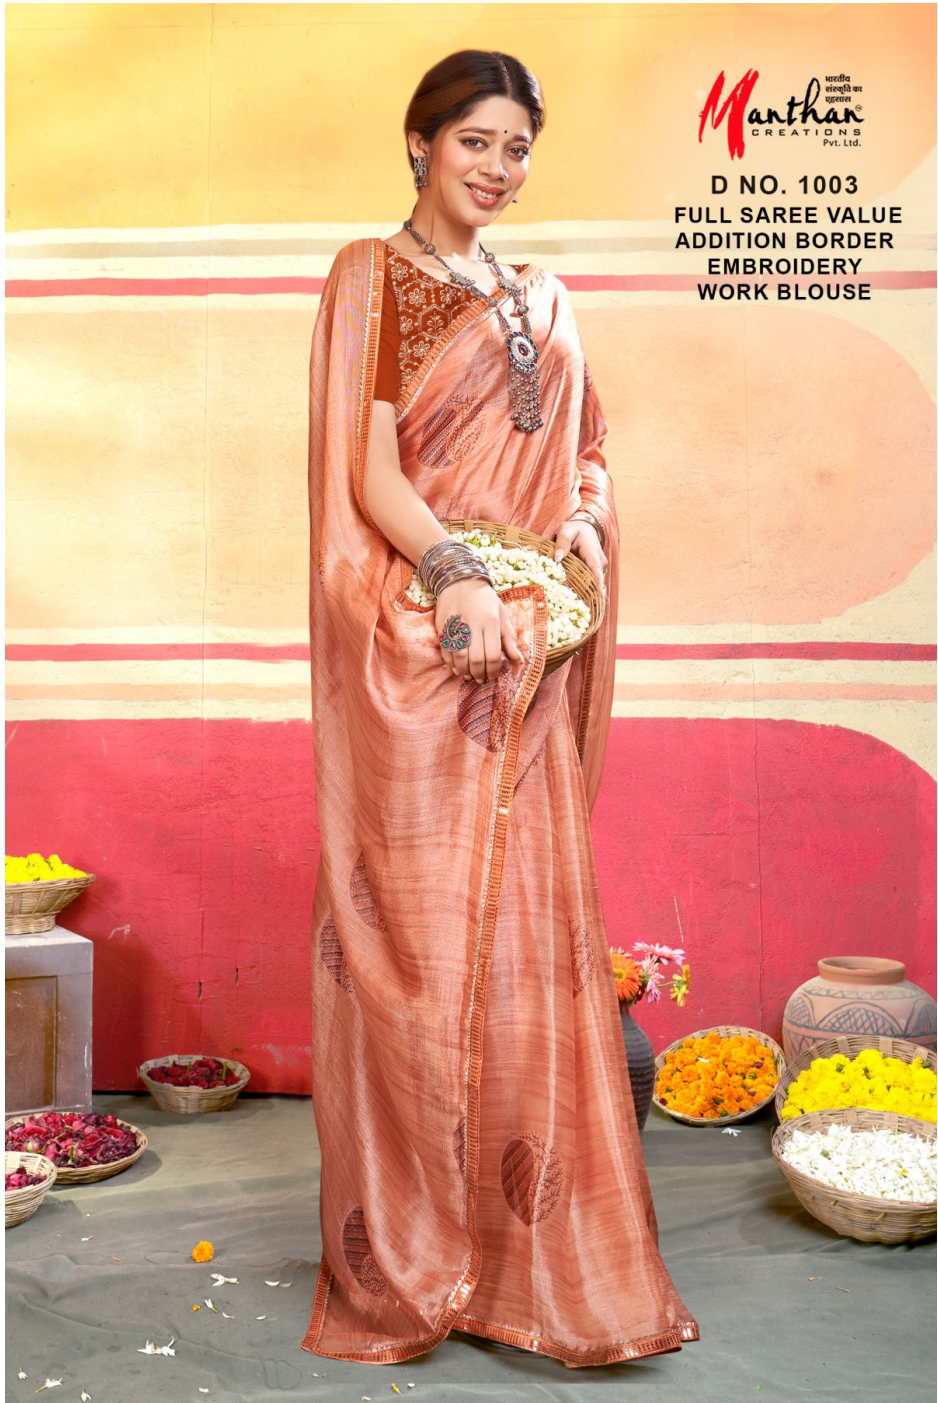

Manthan
CREATIONS
Pvt. Ltd.

**D NO. 1003
FULL SAREE VALUE
ADDITION BORDER
EMBROIDERY
WORK BLOUSE**