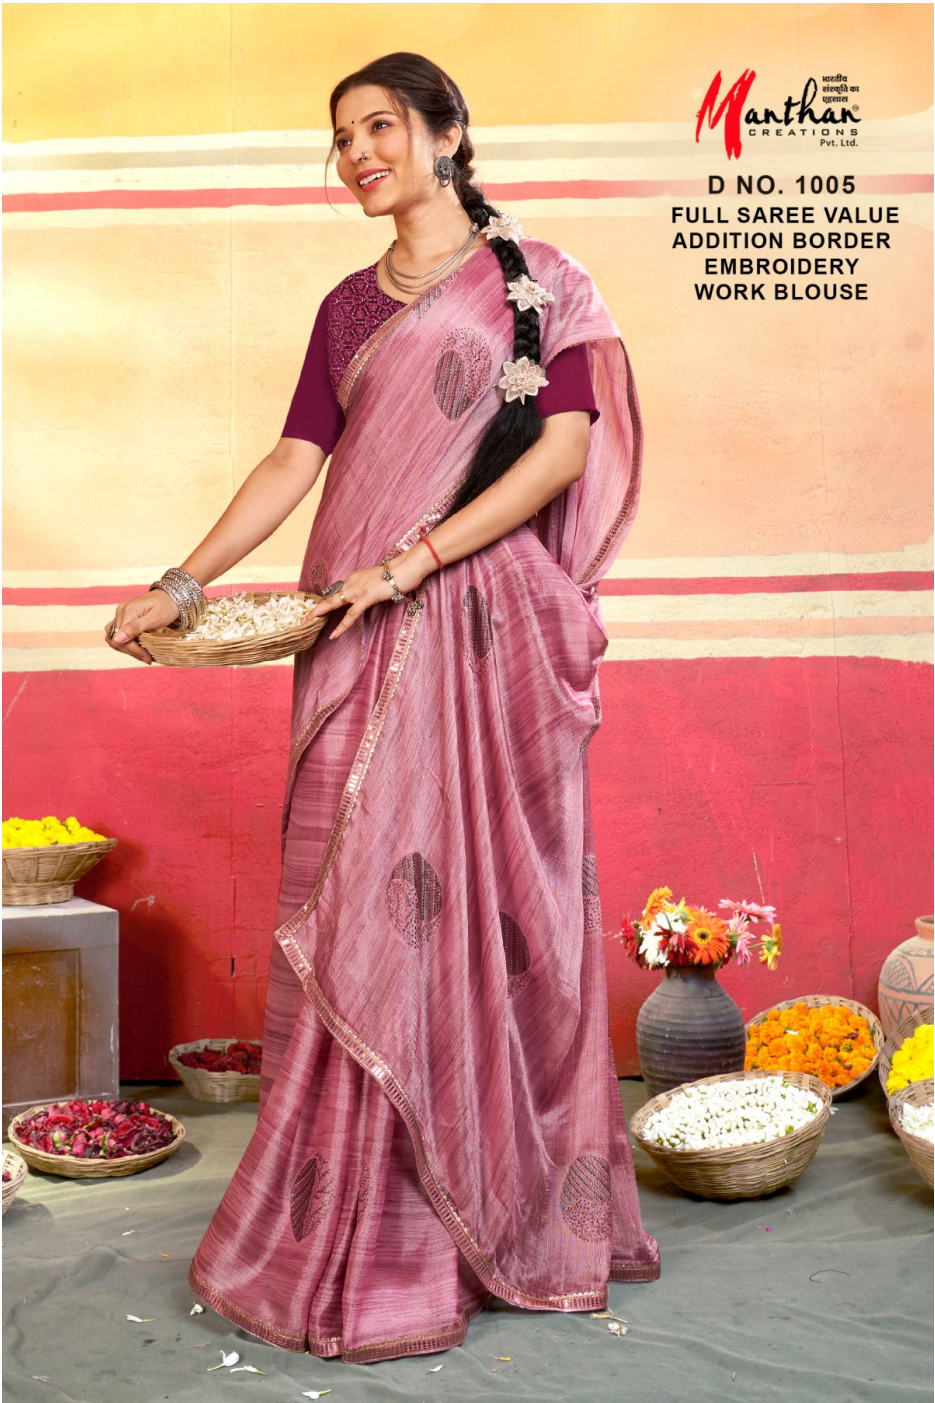

Manthan
CREATIONS
Pvt. Ltd.

**D NO. 1005
FULL SAREE VALUE
ADDITION BORDER
EMBROIDERY
WORK BLOUSE**