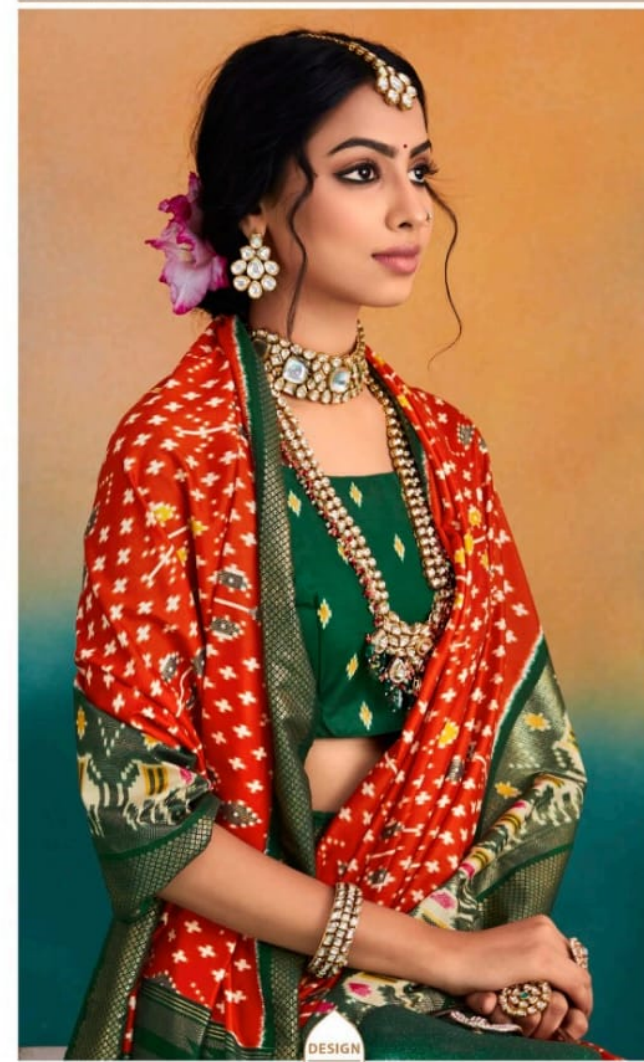

DESIGN
104

THE SAREE IS THE EPITOME OF MY FEMININITY.

DESIGN
101

SHUBH SHREE
CREATION

I GOT HUMILITY AS LONG AS MY PALLU

DESIGN
108

AND TODAY, YOU SEE A FURIOUS WOMAN IN A SAREE

DESIGN
101