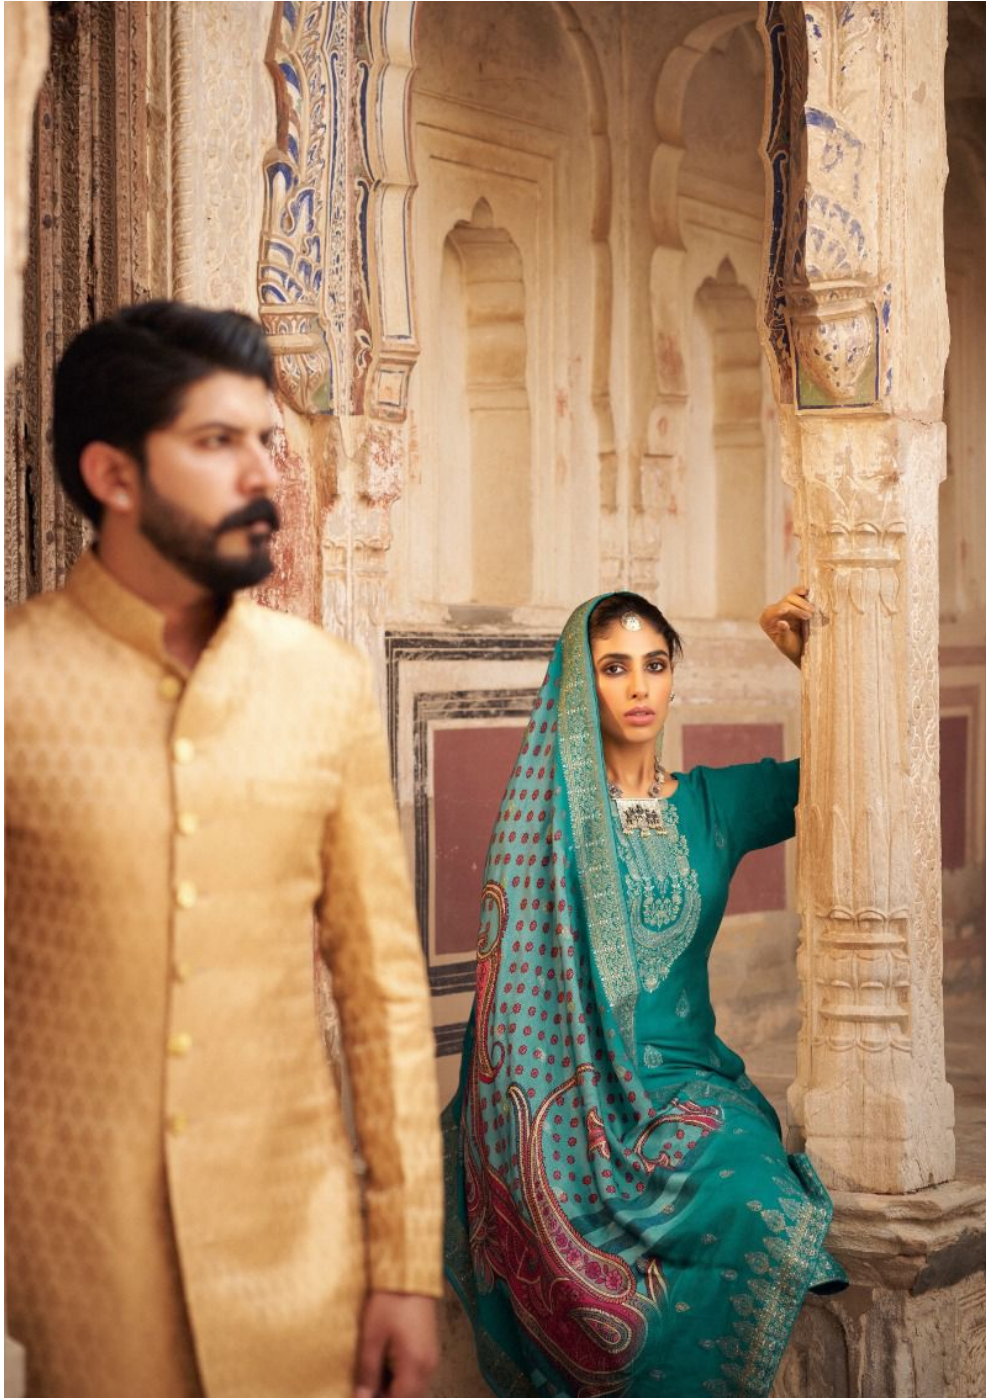

NF  
NISHANT  
FASHION  
Najraana

60001

EMBRACE STYLISH GOODS FOR DREAMS THE IMPRESSION FACTOR THIS SEASON BEAUTY

DESIGN WHEN DESIGN MEETS INNOVATION, IT CREATES WONDERS.

60003

CHOICE. TRADITIONAL. DIFFERENT.  
CULTURES COME TOGETHER IN A  
TRIBUTE TO FASHION.

◆ ◆ ◆  
60004

MOOD LUXURIOUS NATURAL TONES, LINES, AND A MINIMAL APPROACH INSPIRES THE AUTUMN

◆ ◆ ◆  
**MOOD LUXURIOUS**  
Natural tones, lines, and a minimal approach inspires the autumn

60006

STUNNING FASHION NEVER FINDING TRENDS WITH OUR LATEST FASHIONABLE CULTURE

60002

SHINE ON LOOKING WOW BEFORE THE EYES WITH MAGNIFIED!

60001

60002

60003

60004

60005

60006