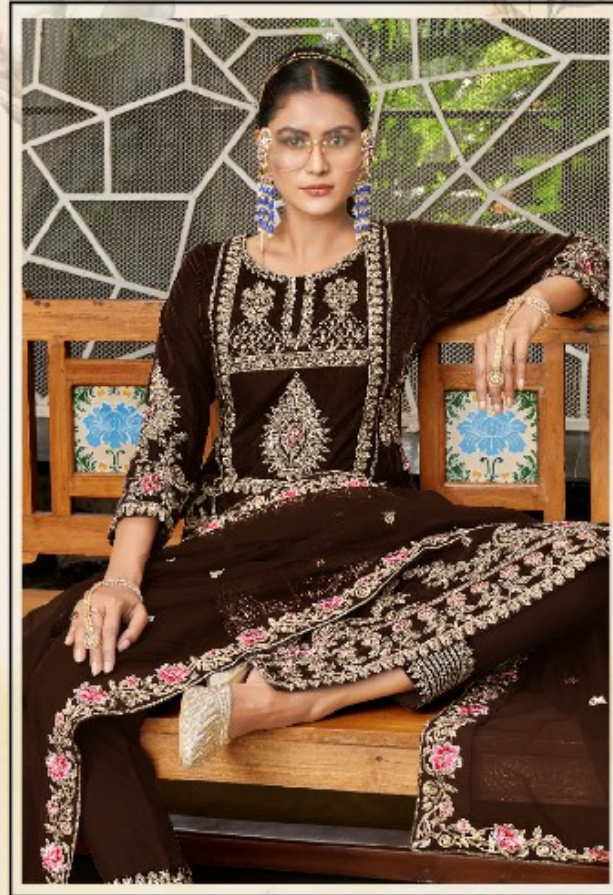

Motifz
FASHION FORWARD

D.NO-2007-C