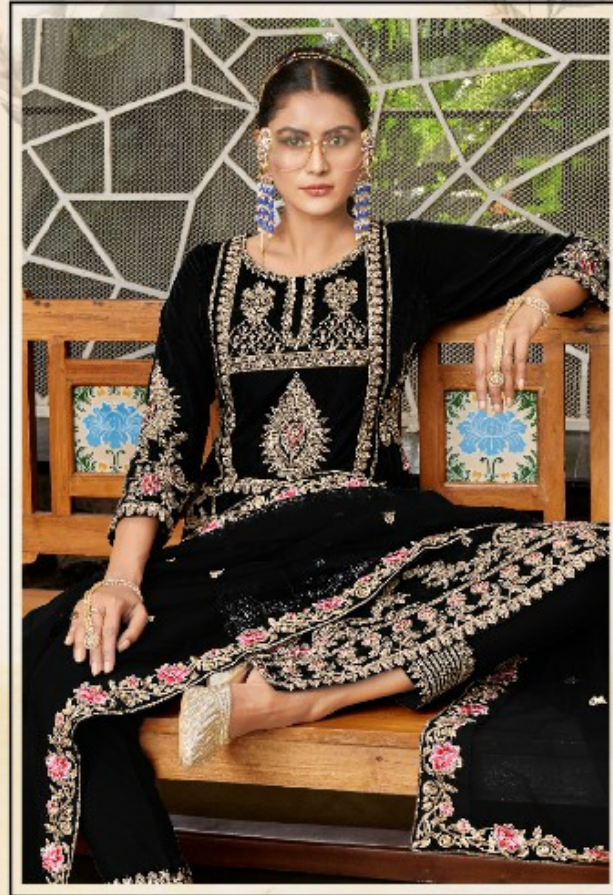

Motifz
FASHION FORWARD

D.NO-2007-A

TOP- VELVET WITH EMBROIDERY

BOTTOM - RAYON PASHMINA

**DUPATTA - NET WITH EMBROIDERY WITH
4 SIDE LESS**

Motifz
FASHION FORWARD

D.NO-2007-D

TOP- VELVET WITH EMBROIDERY

BOTTOM - RAYON PASHMINA

**DUPATTA - NET WITH EMBROIDERY WITH
4 SIDE LESS**

Motifz
FASHION FORWARD

D.NO-2007-B

TOP- VELVET WITH EMBROIDERY

BOTTOM - RAYON PASHMINA

**DUPATTA - NET WITH EMBROIDERY WITH
4 SIDE LESS**