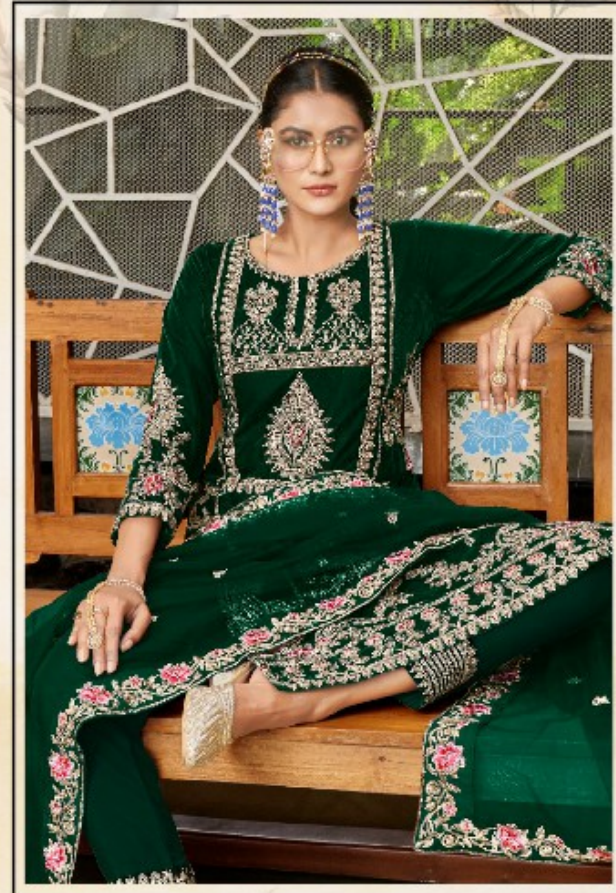

Motifz
FASHION FORWARD

D.NO-2007-A

TOP- VELVET WITH EMBROIDERY

BOTTOM - RAYON PASHMINA

**DUPATTA - NET WITH EMBROIDERY WITH
4 SIDE LESS**

Motifz
FASHION FORWARD

D.NO-2007-D

TOP- VELVET WITH EMBROIDERY

BOTTOM - RAYON PASHMINA

**DUPATTA - NET WITH EMBROIDERY WITH
4 SIDE LESS**

Motifz
FASHION FORWARD

D.NO-2007-B

TOP- VELVET WITH EMBROIDERY

BOTTOM - RAYON PASHMINA

**DUPATTA - NET WITH EMBROIDERY WITH
4 SIDE LESS**