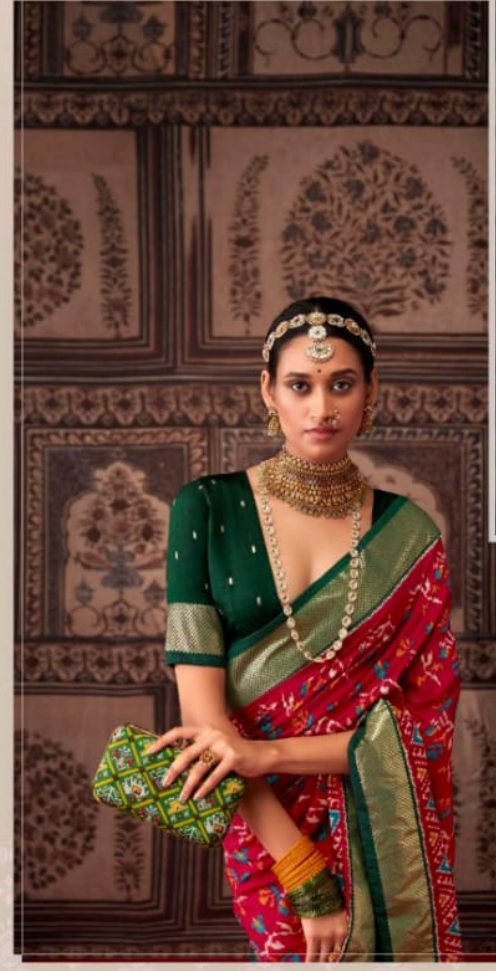

SHUBH SHREE  
CREATION

# AKSHARA

SILK

SHUBH SHREE  
CREATION

**AKSHARA SILK**

SHUBH SHREE  
CREATION

AKSHARA SILK

1010

SHUBH SHREE  
CREATION

STEP OUT IN STYLE  
THIS SEASON

1009 /// A RENAISSANCE OF STYLE

SHUBH SHREE  
CREATION

/// FABRICS MADE IT COOL AND NOTICEABLE

SHUBH SHREE  
CREATION

1007

1008

SHUBH SHREE  
CREATION

IT GIVES YOU HOT LOOK FOR TRENDS ///

SHUBH SHREE  
CREATION

SHUBH SHREE  
CREATION

TREND STYLISH

1005

SHUBH SHREE  
CREATION

STYLE STATEMENT  
GORGEOUS

1003